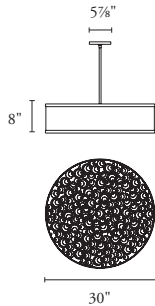

IO217 Catacaos Pendant (30")