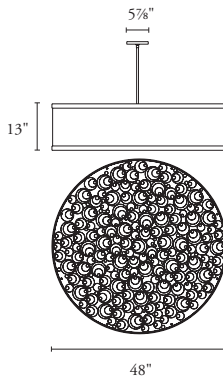

IO225 Catacaos Pendant (48")