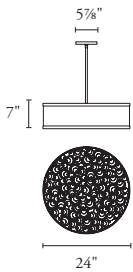

Required information for all fixture orders

Product Number / Name	Product Information	1 Lamping, Lamp Type	2 Other Requirements	3 Finish
IO214 Catacaos Sconce	<table border="1"> <tr> <td><u>Height</u></td> <td><u>Width</u></td> <td><u>Projection</u></td> <td><u>Net Wt.</u></td> </tr> <tr> <td>16½"</td> <td>10"</td> <td>4"</td> <td>13 lbs</td> </tr> <tr> <td>419 mm</td> <td>254 mm</td> <td>102 mm</td> <td>5.9 kg</td> </tr> </table> Center of outlet box to top of fixture: 8¼"; 210 mm ADA compliant at any mounting height Other Information: UL listed (or equivalent) for damp locations Interior front diffuser: gloss white acrylic Decorative grille and frame: matte white Can be mounted horizontally or vertically	Fluorescent • Non-Dimming Two, CFQ13W/G24q • Dimming Two, CFTR18W/GX24q-2 Upcharges will apply for fluorescent dimming. Please contact your local Boyd rep with the specification of the dimming control system being used.	FLO voltage: • 120 • 277	• Matte White (MW)

IO216 Catacaos Pendant (24")