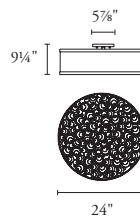

CATACAOS  
SCONCE

10" W  
16½" H

B O Y D  
L I G H T I N G

10214

Required information for all fixture orders

Product Number / Name	Product Information	1 Lamping, Lamp Type	2 Other Requirements	3 Finish												
<p>IO214 Catacaos Sconce</p> 	<table border="1"> <tr> <td><u>Height</u></td> <td><u>Width</u></td> <td><u>Projection</u></td> <td><u>Net Wt.</u></td> </tr> <tr> <td>16½"</td> <td>10"</td> <td>4"</td> <td>13 lbs</td> </tr> <tr> <td>419 mm</td> <td>254 mm</td> <td>102 mm</td> <td>5.9 kg</td> </tr> </table> <p>Center of outlet box to top of fixture: 8¼"; 210 mm ADA compliant at any mounting height</p> <p><b>Other Information:</b> UL listed (or equivalent) for damp locations Interior front diffuser: gloss white acrylic</p> <p>Decorative grille and frame: matte white Can be mounted horizontally or vertically</p>	<u>Height</u>	<u>Width</u>	<u>Projection</u>	<u>Net Wt.</u>	16½"	10"	4"	13 lbs	419 mm	254 mm	102 mm	5.9 kg	<p>Fluorescent</p> <ul style="list-style-type: none"> <li>• Non-Dimming Two, CFQ13W/G24q</li> <li>• Dimming Two, CFTR18W/GX24q-2</li> </ul> <p>Upcharges will apply for fluorescent dimming. Please contact your local Boyd rep with the specification of the dimming control system being used.</p>	<p>FLO voltage:</p> <ul style="list-style-type: none"> <li>• 120</li> <li>• 277</li> </ul>	<ul style="list-style-type: none"> <li>• Matte White (MW)</li> </ul>
<u>Height</u>	<u>Width</u>	<u>Projection</u>	<u>Net Wt.</u>													
16½"	10"	4"	13 lbs													
419 mm	254 mm	102 mm	5.9 kg													

IO216 Catacaos Pendant (24")

IO217 Catacaos Pendant (30")

IO225 Catacaos Pendant (48")

IO218 Catacaos Ceiling (24")

IO219 Catacaos Ceiling (30")