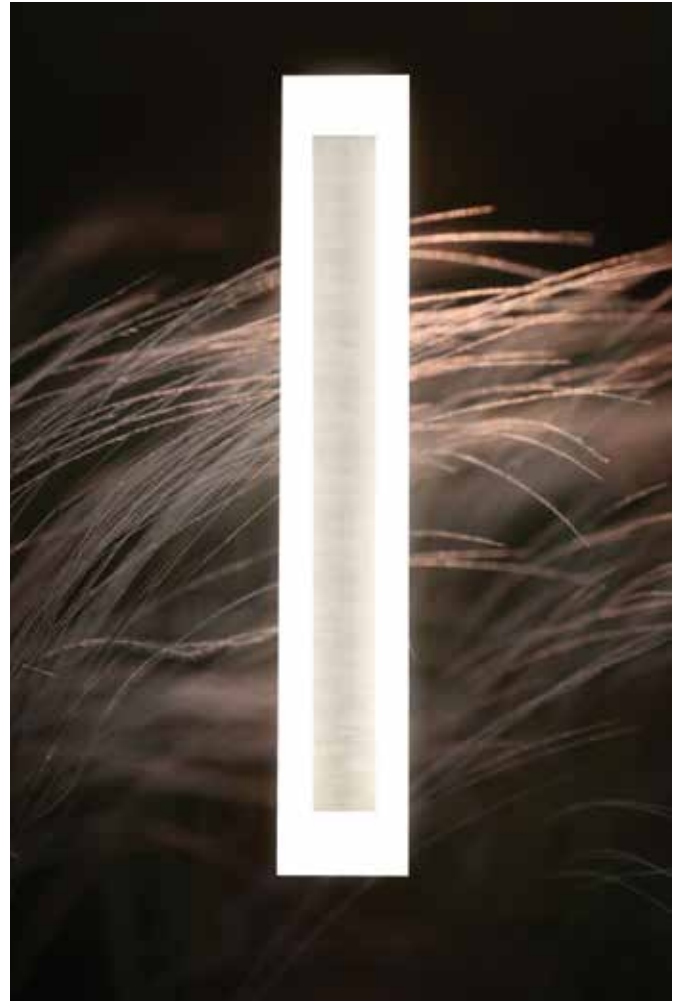

PATENT PENDING

WIND

Shown with a White Primed frame and Brass reflector finished in Satin Nickel