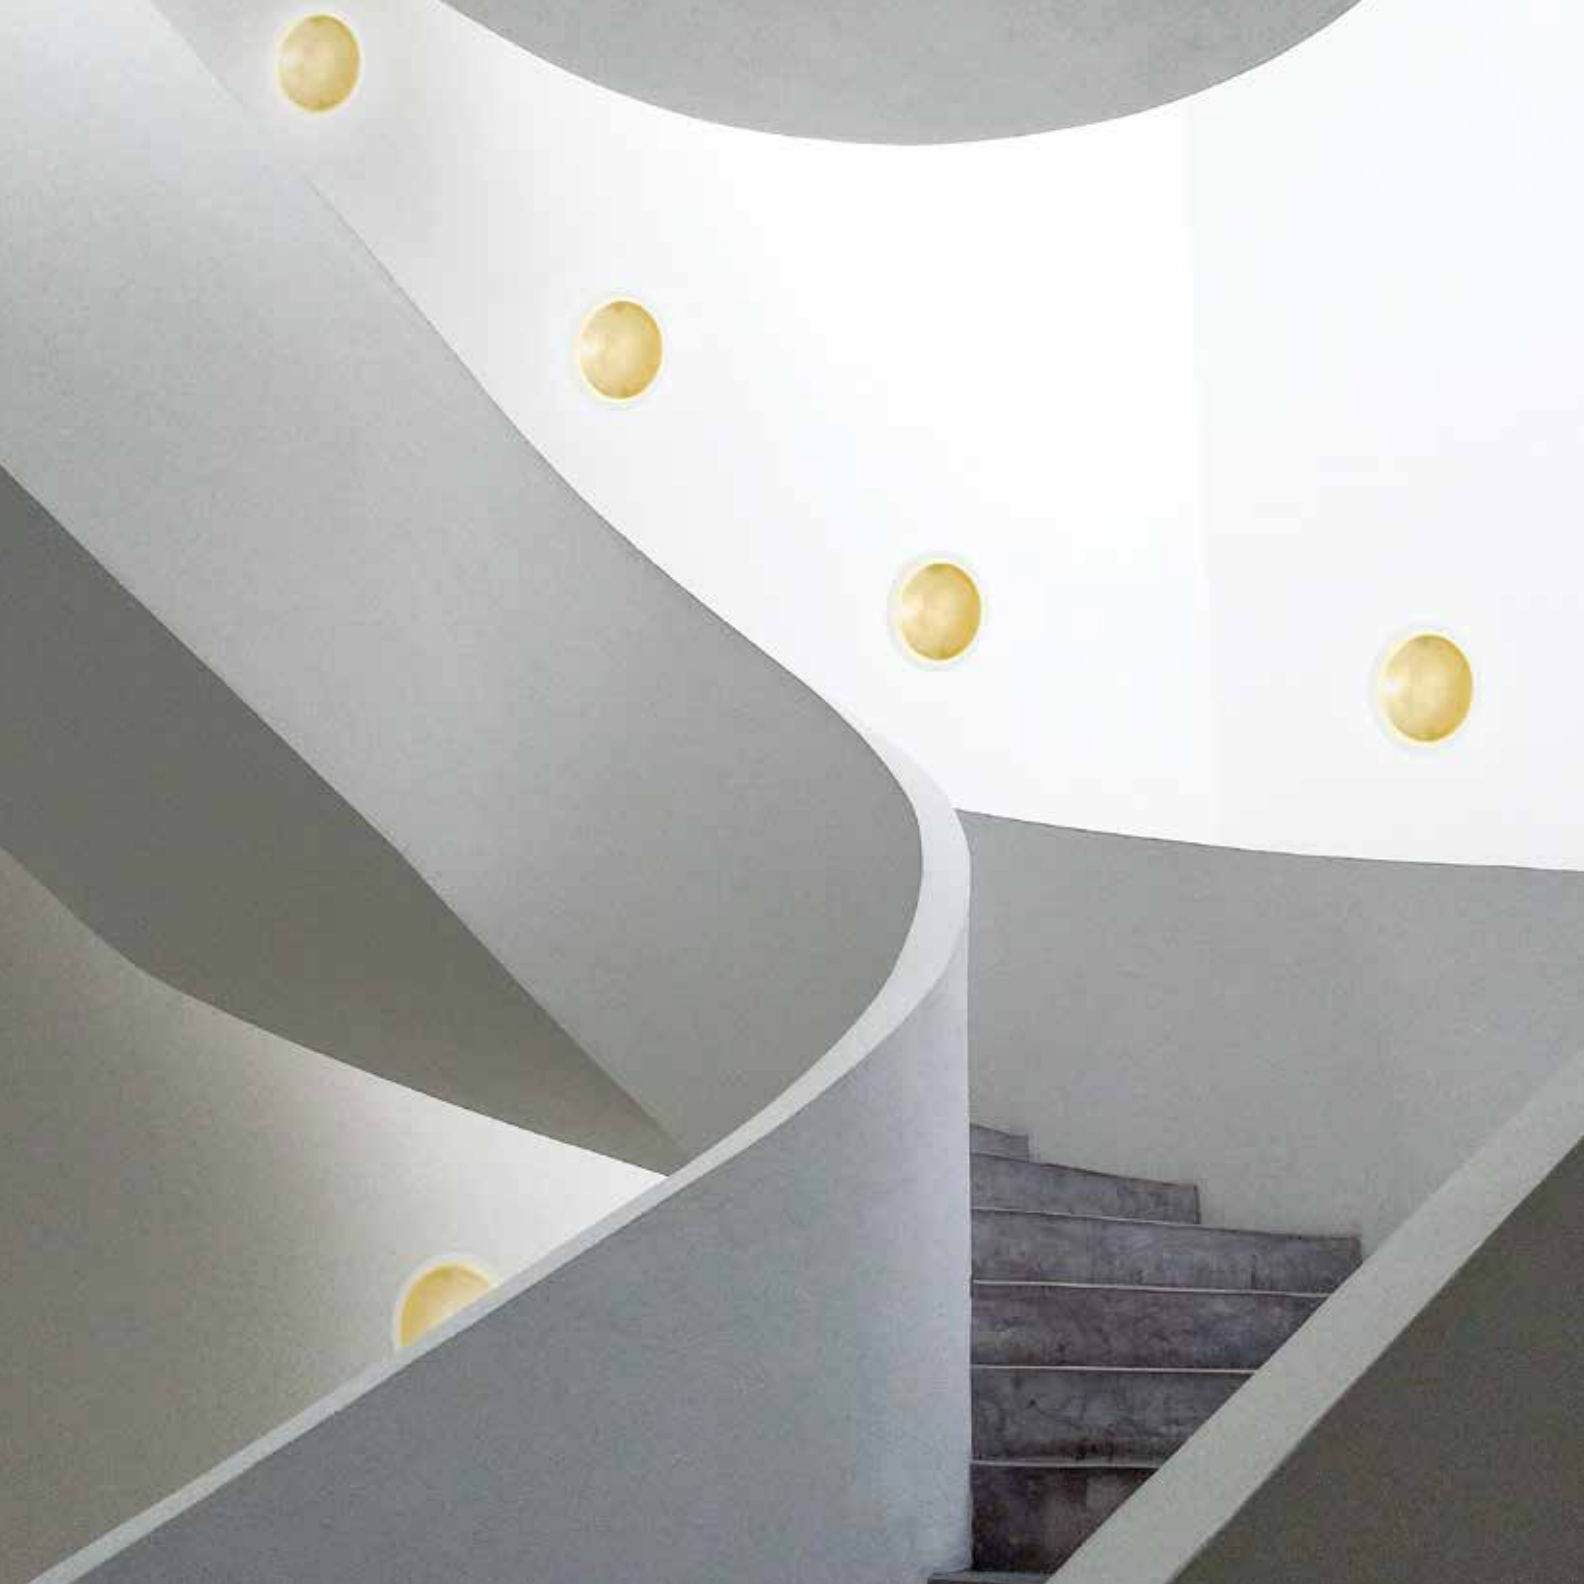

B O Y D

A close-up photograph of a modern desk lamp. The lamp features a large, textured, golden-brown shade that is slightly curved. A circular white light source is visible through a hole in the shade, mounted on a white cylindrical stem. The background is a soft, out-of-focus grey.

DESIGNED BY DESIGN PROFESSIONALS,
FOR DESIGN PROFESSIONALS

B O Y D

Introducing Boyd Lighting's two new fixtures series: Element and Totem. One minimal and the other decorative, both are inherently Boyd, combining style and performance. Focusing on creative and beautiful designs, energy efficiency and the supremely flawless finishes you trust, Boyd's engineers and craftspeople have come up with two unique options for residential, commercial and hospitality spaces.

Four LED in-wall fixtures make up the Element series, cleverly called Wind, Water, Fire and Earth. The narrow, recessed-mounted rectangular boxes each have a unique backplate which reflects the light in its own unique way. Illuminated from the sides by hidden LEDs, the Element is perfect for corridors, beside vanity mirrors or anywhere that ambient light is needed. They join our collection of other in-wall fixtures - Portal, Sunbeam and the mirrored Emanation.

An etched pattern runs along the faceplate, which is just over three inches wide.

A variety of glass types, faceplate patterns, and color temperatures.

The ability to be mounted horizontally or vertically, as well as the ability to customize the HOA, give this fixture enormous versatility for any interior style.