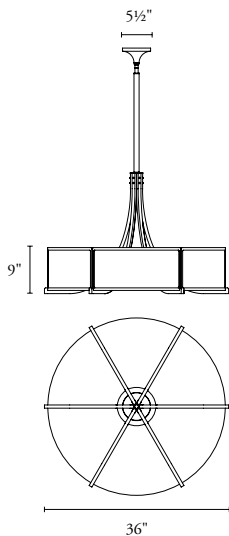

B O Y D

PARISIAN PENDANT  
32" AND 36"

#10178 AND #10179

SHOWN IN BLACKENED BRASS

**10179 Parisian Pendant (36")**

Height	Diameter	Frame Height	Net Wt.
Specify 36"	9"	34 lbs	
	914 mm	229 mm	15.4 kg

Canopy: 5 1/2" dia x 27/8"; 140 x 73 mm

UL listed (or equivalent) for damp locations

Side Panels: white rayon/acetate blend fabric

Bottom Diffuser: satin white acrylic

Top Diffuser: white perforated metal

**REQUIRED INFORMATION**

- Height Overall: 30" - 54"; 762 - 1372 mm

Height	Diameter	Frame Height	Net Wt.
Specify 31 3/4"	6 3/4"	28 lbs	
	806 mm	171 mm	12.7 kg

Canopy: 5 1/2" dia x 27/8"; 140 x 73 mm

UL listed (or equivalent) for damp locations

Side Panels: white rayon/acetate blend fabric

Bottom Diffuser: satin white acrylic

Top Diffuser: white perforated metal

**REQUIRED INFORMATION**

- Height Overall: 30" - 54"; 762 - 1372 mm

**LAMPING**

**Incandescent**

- Six, Medium Base, A-19, 40w max each
- Compatible with LED Screw-in lamps