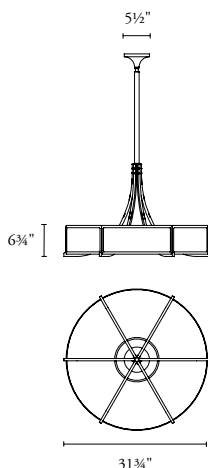

B O Y D

PARISIAN PENDANT  
32" AND 36"

#10178 AND #10179

SHOWN IN BLACKENED BRASS

**10179 Parisian Pendant (36")**

Height	Diameter	Frame Height	Net Wt.
Specify 36"	9"	34 lbs	
	914 mm	229 mm	15.4 kg

Canopy: 5 1/2" dia x 27/8"; 140 x 73 mm

UL listed (or equivalent) for damp locations

Side Panels: white rayon/acetate blend fabric

Bottom Diffuser: satin white acrylic

Top Diffuser: white perforated metal

**REQUIRED INFORMATION**

- Height Overall: 30" - 54"; 762 - 1372 mm

Height	Diameter	Frame Height	Net Wt.
Specify 31 3/4"	6 3/4"	28 lbs	
	806 mm	171 mm	12.7 kg

Canopy: 5 1/2" dia x 27/8"; 140 x 73 mm

UL listed (or equivalent) for damp locations

Side Panels: white rayon/acetate blend fabric

Bottom Diffuser: satin white acrylic

Top Diffuser: white perforated metal

**REQUIRED INFORMATION**

- Height Overall: 30" - 54"; 762 - 1372 mm

**LAMPING**

**Incandescent**

- Six, Medium Base, A-19, 40w max each
- Compatible with LED Screw-in lamps