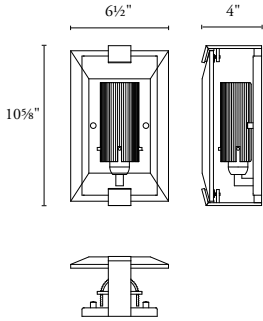

B O Y D

BAGUETTE SCONCE

#10550

SHOWN IN ANTIQUED BOYD BRASS

10550 Baguette Sconce

Height	Width	Projection	Net Wt.
10 ⁵ / ₈ "	6 ¹ / ₂ "	4"	5 lbs
270 mm	165 mm	102 mm	2.3 kg

Backplate: 5" W x 9¹/₄" H; 127 x 235 mm
Center of outlet box to top of fixture:
5¹/₄"; 133 mm
ADA compliant at any mounting height
UL listed (or equivalent) for damp locations
Optional: mirror mount modification
available
There will be some variation in color and
veining of alabaster diffuser panel

REQUIRED INFORMATION

- Diffuser panel: faceted alabaster or crystal-like glass
- Inner diffuser: frosted ribbed or clear ribbed glass

LAMPING

Incandescent

- One, Candelabra base, B-10, 40w max, clear
- Compatible with LED Screw-in lamps