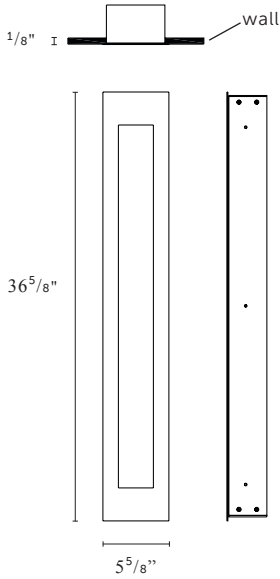

B O Y D

ELEMENTS: FIRE
LED IN-WALL

#10674

SHOWN IN 22K YELLOW GOLD LEAF REFLECTOR
AND BLACKENED FRAME

**10674 Elements: Fire
LED In-Wall 3'**

Height	Width	Projection	Net Wt.
36 ⁵ / ₈ "	5 ⁵ / ₈ "	1/ ₈ "	16 lbs
930 mm	143 mm	3 mm	7.3 kg

Backbox: 5" H x 36" W x 3¹/₄" D;
127 mm x 914 mm x 83 mm

Center of outlet box to top of fixture:
18¹/₄"; 464 mm

Reflector: brass plate gilded with gold leaf

Backbox: unfinished aluminum

Outer Frame: available in White Primer for painting (standard), or Blackened Steel (upcharge)

Optional Cover Lens: clear acrylic (upcharge)

REQUIRED INFORMATION

- Length: 36" nominal or 48" nominal

LAMPING

LED

- 2700°K / 90+ CRI
- 40 total watts
- Lamp included with fixture

Fixture can be dimmed using 0-10v low-voltage dimming controls and wiring

Height	Width	Projection	Net Wt.
48 ⁵ / ₈ "	5 ⁵ / ₈ "	1/ ₈ "	21 lbs
1235 mm	143 mm	3 mm	9.5 kg

Backbox: 5" H x 48" W x 3¹/₄" D;
127 mm x 1219 mm x 83 mm

Center of outlet box to top of fixture:
24¹/₄"; 616 mm