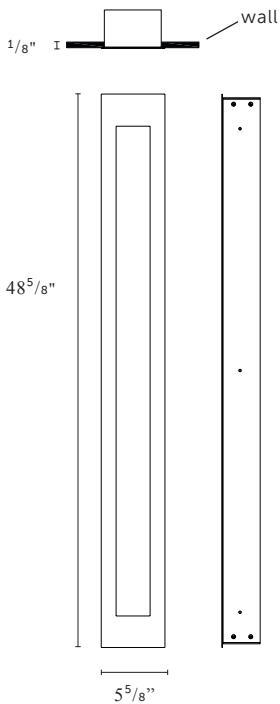

B O Y D

ELEMENTS: FIRE
LED IN-WALL

#10674

SHOWN IN 22K YELLOW GOLD LEAF REFLECTOR
AND BLACKENED FRAME

**10674 Elements: Fire
LED In-Wall 3'**

Height	Width	Projection	Net Wt.
36 ⁵ / ₈ "	5 ⁵ / ₈ "	1/ ₈ "	16 lbs
930 mm	143 mm	3 mm	7.3 kg

Backbox: 5" H x 36" W x 3¹/₄" D;
127 mm x 914 mm x 83 mm

Center of outlet box to top of fixture:
18¹/₄"; 464 mm

Reflector: brass plate gilded with gold leaf

Backbox: unfinished aluminum

Outer Frame: available in White Primer for painting (standard), or Blackened Steel (upcharge)

Optional Cover Lens: clear acrylic (upcharge)

REQUIRED INFORMATION

- Length: 36" nominal or 48" nominal

LAMPING

LED

- 2700°K / 90+ CRI
- 40 total watts
- Lamp included with fixture

Fixture can be dimmed using 0-10v low-voltage dimming controls and wiring

Height	Width	Projection	Net Wt.
48 ⁵ / ₈ "	5 ⁵ / ₈ "	1/ ₈ "	21 lbs
1235 mm	143 mm	3 mm	9.5 kg

Backbox: 5" H x 48" W x 3¹/₄" D;
127 mm x 1219 mm x 83 mm

Center of outlet box to top of fixture:
24¹/₄"; 616 mm