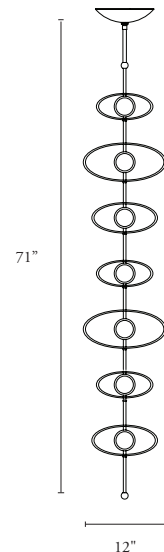

- 12k White Gold Leaf
- 22k Yellow Gold Leaf

10688 Totem 3 Pendant

Specify Cast Form: Trapezoid, Oval or Mixed

Height	Width	Net Wt.
39"	11 ¹ / ₂ "	12-14 lbs
991 mm	292 mm	5 ¹ / ₂ - 6 ¹ / ₂ kg

LED

- 6 total watts, Standard
- ≈ 420 Fixture Lumens

Cast Form: Trapezoid

Cast Form: Oval

Cast Form: Mixed

10689 Totem 5 Pendant

Specify Cast Form: Trapezoid, Oval or Mixed

Height	Width	Net Wt.
55"	12"	18-22 lbs
1397 mm	305 mm	8-10 kg

LED

- 10 total watts, Standard
- ≈ 700 Fixture Lumens

Cast Form: Trapezoid

Cast Form: Oval

Cast Form: Mixed

10690 Totem 7 Pendant

Specify Cast Form: Trapezoid, Oval or mixed

Height	Width	Net Wt.
71"	12"	25-30 lbs
1804 mm	305 mm	11.4-13.7 kg

LED

- 14 total watts, Standard
- ≈ 980 Fixture Lumens

Cast Form: Trapezoid

Cast Form: Oval

Cast Form: Mixed