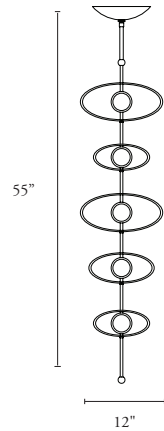

B O Y D

TOTEM 3 PENDANT

#10688

TRAPEZOID FIXTURE SHOWN IN COAL
WITH 22K YELLOW GOLD LEAF INSIDE CAST FORMS

GENERAL INFO FOR ALL

- Canopy: 8¹/₂" D x 2" H; 216 mm x 51 mm
- UL listed (or equivalent) for damp locations
- CE Approved version available upon special request (no upcharge)

- 12k White Gold Leaf
- 22k Yellow Gold Leaf

10688 Totem 3 Pendant

Specify Cast Form: Trapezoid, Oval or Mixed

Height	Width	Net Wt.
39"	11 ¹ / ₂ "	12-14 lbs
991 mm	292 mm	5 ¹ / ₂ - 6 ¹ / ₂ kg

LED

- 6 total watts, Standard
- ≈ 420 Fixture Lumens

Cast Form: Trapezoid

Cast Form: Oval

Cast Form: Mixed

10689 Totem 5 Pendant

Specify Cast Form: Trapezoid, Oval or Mixed

Height	Width	Net Wt.
55"	12"	18-22 lbs
1397 mm	305 mm	8-10 kg

LED

- 10 total watts, Standard
- ≈ 700 Fixture Lumens

Cast Form: Trapezoid

Cast Form: Oval

Cast Form: Mixed

10690 Totem 7 Pendant

Specify Cast Form: Trapezoid, Oval or mixed

Height	Width	Net Wt.
71"	12"	25-30 lbs
1804 mm	305 mm	11.4-13.7 kg

LED

- 14 total watts, Standard
- ≈ 980 Fixture Lumens