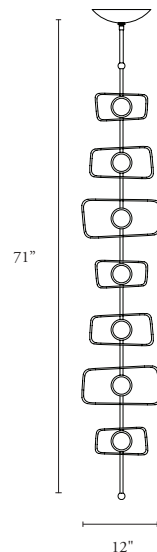

B O Y D

TOTEM 3 PENDANT

#10688

TRAPEZOID FIXTURE SHOWN IN COAL
WITH 22K YELLOW GOLD LEAF INSIDE CAST FORMS

GENERAL INFO FOR ALL

- Canopy: 8¹/₂" D x 2" H; 216 mm x 51 mm
- UL listed (or equivalent) for damp locations
- CE Approved version available upon special request (no upcharge)

Cast Form: Trapezoid

Cast Form: Oval

Cast Form: Mixed

10689 Totem 5 Pendant

Specify Cast Form: Trapezoid, Oval or Mixed

Height	Width	Net Wt.
55"	12"	18-22 lbs
1397 mm	305 mm	8-10 kg

LED

- 10 total watts, Standard
- ≈ 700 Fixture Lumens

Cast Form: Trapezoid

Cast Form: Oval

Cast Form: Mixed

10690 Totem 7 Pendant

Specify Cast Form: Trapezoid, Oval or mixed

Height	Width	Net Wt.
71"	12"	25-30 lbs
1804 mm	305 mm	11.4-13.7 kg

LED

- 14 total watts, Standard
- ≈ 980 Fixture Lumens

Cast Form: Trapezoid

Cast Form: Oval

Cast Form: Mixed