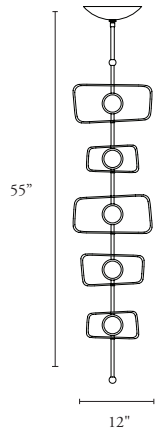

B O Y D

TOTEM 3 PENDANT

#10688

TRAPEZOID FIXTURE SHOWN IN COAL
WITH 22K YELLOW GOLD LEAF INSIDE CAST FORMS

GENERAL INFO FOR ALL

- Canopy: 8¹/₂" D x 2" H; 216 mm x 51 mm
- UL listed (or equivalent) for damp locations
- CE Approved version available upon special request (no upcharge)

- 12k White Gold Leaf
- 22k Yellow Gold Leaf

10688 Totem 3 Pendant

Specify Cast Form: Trapezoid, Oval or Mixed

Height	Width	Net Wt.
39"	11 ¹ / ₂ "	12-14 lbs
991 mm	292 mm	5 ¹ / ₂ - 6 ¹ / ₂ kg

LED

- 6 total watts, Standard
- ≈ 420 Fixture Lumens

Cast Form: Trapezoid

Cast Form: Oval

Cast Form: Mixed

10689 Totem 5 Pendant

Specify Cast Form: Trapezoid, Oval or Mixed

Height	Width	Net Wt.
55"	12"	18-22 lbs
1397 mm	305 mm	8-10 kg

LED

- 10 total watts, Standard
- ≈ 700 Fixture Lumens

Cast Form: Trapezoid

Cast Form: Oval

Cast Form: Mixed

10690 Totem 7 Pendant

Specify Cast Form: Trapezoid, Oval or mixed

Height	Width	Net Wt.
71"	12"	25-30 lbs
1804 mm	305 mm	11.4-13.7 kg

LED

- 14 total watts, Standard
- ≈ 980 Fixture Lumens