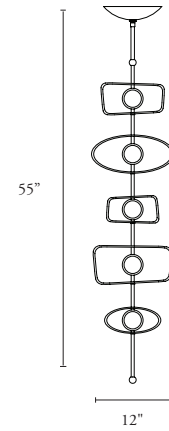

- 12k White Gold Leaf
- 22k Yellow Gold Leaf

10688 Totem 3 Pendant

Specify Cast Form: Trapezoid, Oval or Mixed

Height	Width	Net Wt.
39"	11 ¹ / ₂ "	12-14 lbs
991 mm	292 mm	5 ¹ / ₂ - 6 ¹ / ₂ kg

LED

- 6 total watts, Standard
- ≈ 420 Fixture Lumens

Cast Form: Trapezoid

Cast Form: Oval

Cast Form: Mixed

10689 Totem 5 Pendant

Specify Cast Form: Trapezoid, Oval or Mixed

Height	Width	Net Wt.
55"	12"	18-22 lbs
1397 mm	305 mm	8-10 kg

LED

- 10 total watts, Standard
- ≈ 700 Fixture Lumens

Cast Form: Trapezoid

Cast Form: Oval

Cast Form: Mixed

10690 Totem 7 Pendant

Specify Cast Form: Trapezoid, Oval or mixed

Height	Width	Net Wt.
71"	12"	25-30 lbs
1804 mm	305 mm	11.4-13.7 kg

LED

- 14 total watts, Standard
- ≈ 980 Fixture Lumens

Cast Form: Trapezoid

Cast Form: Oval

Cast Form: Mixed