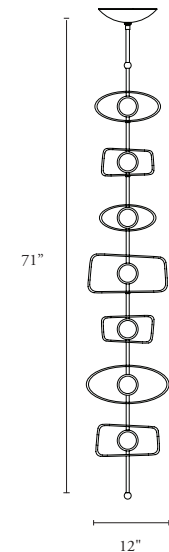

Cast Form: Mixed