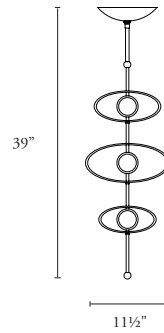

B O Y D

TOTEM 3 PENDANT

#10688

TRAPEZOID FIXTURE SHOWN IN COAL
WITH 22K YELLOW GOLD LEAF INSIDE CAST FORMS

GENERAL INFO FOR ALL

- Canopy: 8¹/₂" D x 2" H; 216 mm x 51 mm
- UL listed (or equivalent) for damp locations
- CE Approved version available upon special request (no upcharge)

- 12k White Gold Leaf
- 22k Yellow Gold Leaf

10688 Totem 3 Pendant

Specify Cast Form: Trapezoid, Oval or Mixed

Height	Width	Net Wt.
39"	11 ¹ / ₂ "	12-14 lbs
991 mm	292 mm	5 ¹ / ₂ - 6 ¹ / ₂ kg

LED

- 6 total watts, Standard
- ≈ 420 Fixture Lumens

Cast Form: Trapezoid

Cast Form: Oval

Cast Form: Mixed

10689 Totem 5 Pendant

Specify Cast Form: Trapezoid, Oval or Mixed

Height	Width	Net Wt.
55"	12"	18-22 lbs
1397 mm	305 mm	8-10 kg

LED

- 10 total watts, Standard
- ≈ 700 Fixture Lumens

Cast Form: Trapezoid

Cast Form: Oval

Cast Form: Mixed

10690 Totem 7 Pendant

Specify Cast Form: Trapezoid, Oval or mixed

Height	Width	Net Wt.
71"	12"	25-30 lbs
1804 mm	305 mm	11.4-13.7 kg

LED

- 14 total watts, Standard
- ≈ 980 Fixture Lumens