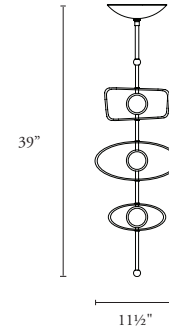

B O Y D

TOTEM 3 PENDANT

#10688

TRAPEZOID FIXTURE SHOWN IN COAL
WITH 22K YELLOW GOLD LEAF INSIDE CAST FORMS

GENERAL INFO FOR ALL

- Canopy: 8¹/₂" D x 2" H; 216 mm x 51 mm
- UL listed (or equivalent) for damp locations
- CE Approved version available upon special request (no upcharge)

- 12k White Gold Leaf
- 22k Yellow Gold Leaf

10688 Totem 3 Pendant

Specify Cast Form: Trapezoid, Oval or Mixed

Height	Width	Net Wt.
39"	11 ¹ / ₂ "	12-14 lbs
991 mm	292 mm	5 ¹ / ₂ - 6 ¹ / ₂ kg

LED

- 6 total watts, Standard
- ≈ 420 Fixture Lumens

Cast Form: Trapezoid

Cast Form: Oval

Cast Form: Mixed

10689 Totem 5 Pendant

Specify Cast Form: Trapezoid, Oval or Mixed

Height	Width	Net Wt.
55"	12"	18-22 lbs
1397 mm	305 mm	8-10 kg

LED

- 10 total watts, Standard
- ≈ 700 Fixture Lumens

Cast Form: Trapezoid

Cast Form: Oval

Cast Form: Mixed

10690 Totem 7 Pendant

Specify Cast Form: Trapezoid, Oval or mixed

Height	Width	Net Wt.
71"	12"	25-30 lbs
1804 mm	305 mm	11.4-13.7 kg

LED

- 14 total watts, Standard
- ≈ 980 Fixture Lumens