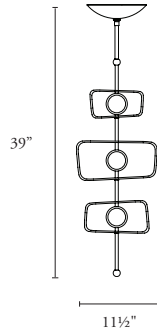

B O Y D

TOTEM 3 PENDANT

#10688

TRAPEZOID FIXTURE SHOWN IN COAL
WITH 22K YELLOW GOLD LEAF INSIDE CAST FORMS

GENERAL INFO FOR ALL

- Canopy: 8¹/₂" D x 2" H; 216 mm x 51 mm
- UL listed (or equivalent) for damp locations
- CE Approved version available upon special request (no upcharge)

- 12k White Gold Leaf
- 22k Yellow Gold Leaf

10688 Totem 3 Pendant

Specify Cast Form: Trapezoid, Oval or Mixed

Height	Width	Net Wt.
39"	11 ¹ / ₂ "	12-14 lbs
991 mm	292 mm	5 ¹ / ₂ - 6 ¹ / ₂ kg

LED

- 6 total watts, Standard
- ≈ 420 Fixture Lumens

Cast Form: Trapezoid

Cast Form: Oval

Cast Form: Mixed

10689 Totem 5 Pendant

Specify Cast Form: Trapezoid, Oval or Mixed

Height	Width	Net Wt.
55"	12"	18-22 lbs
1397 mm	305 mm	8-10 kg

LED

- 10 total watts, Standard
- ≈ 700 Fixture Lumens

Cast Form: Trapezoid

Cast Form: Oval

Cast Form: Mixed

10690 Totem 7 Pendant

Specify Cast Form: Trapezoid, Oval or mixed

Height	Width	Net Wt.
71"	12"	25-30 lbs
1804 mm	305 mm	11.4-13.7 kg

LED

- 14 total watts, Standard
- ≈ 980 Fixture Lumens