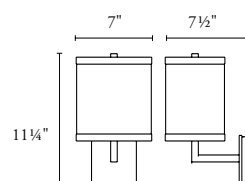

Oval shade: 9" L x 6" D x 7" H;
229 x 152 x 178 mm

Backplate: 10" square; 254 mm

Center of outlet box to top of fixture:
5"; 127 mm

For ADA compliance, height of center of
outlet box above finished floor:
84½"; 2146 mm

Rectangular box shade:
16" L x 5 ½" D x 7 ½" H; 406 x 140 x 191 mm

Backplate: 4 ¼" square; 108 mm

Center of outlet box to top of fixture:
9"; 229 mm

For ADA compliance, height of center of
outlet box above finished floor:
80"; 2032 mm

Lamps not included with fixture.

STANDARD FINISHES

- Antiqued Boyd Brass
- Blackened Brass

SPECIALTY FINISHES

- Satin Nickel

10045 Presidio Sconce

| Height | Width | Projection | Net Wt. |
|----------------|--------------|---------------|-----------------|
| 11¼" 286 mm | 7" 178 mm | 7½" 191 mm | 4 lbs 1.8 kg |

Rectangular box shade:
7" L x 5 ½" D x 7 ½" H; 178 x 140 x 191 mm

Backplate: 4 ¼" square; 108 mm

Center of outlet box to top of fixture:
9"; 229 mm

For ADA compliance, height of center of
outlet box above finished floor:
80"; 2032 mm