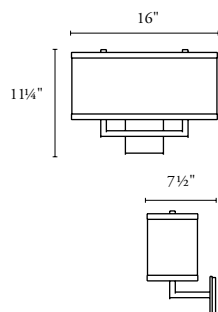

Oval shade: 9" L x 6" D x 7" H;
229 x 152 x 178 mm

Backplate: 10" square; 254 mm

Center of outlet box to top of fixture:
5"; 127 mm

For ADA compliance, height of center of
outlet box above finished floor:
84½"; 2146 mm

SPECIALTY FINISHES

- Satin Nickel

10046 Presidio Double Sconce

| Height | Width | Projection | Net Wt. |
|----------------|---------------|---------------|-----------------|
| 11¼" 286 mm | 16" 406 mm | 7½" 191 mm | 5 lbs 2.3 kg |

Rectangular box shade:
16" L x 5 ½" D x 7 ½" H; 406 x 140 x 191 mm

Backplate: 4 ¼" square; 108 mm

Center of outlet box to top of fixture:
9"; 229 mm

For ADA compliance, height of center of
outlet box above finished floor:
80"; 2032 mm

Rectangular box shade:
7" L x 5 ½" D x 7 ½" H; 178 x 140 x 191 mm

Backplate: 4 ¼" square; 108 mm

Center of outlet box to top of fixture:
9"; 229 mm

For ADA compliance, height of center of
outlet box above finished floor:
80"; 2032 mm