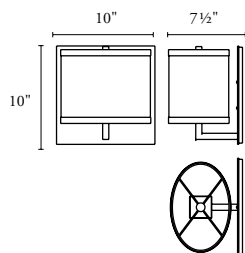

B O Y D

PRESIDIO DOUBLE SCONCE

#10046

SHOWN IN ANTIQUED BOYD BRASS

10047 Presidio Oval Sconce

| Height | Width | Projection | Net Wt. |
|---------------|---------------|---------------|-----------------|
| 10" 254 mm | 10" 254 mm | 7½" 191 mm | 7 lbs 3.2 kg |

Oval shade: 9" L x 6" D x 7" H;
229 x 152 x 178 mm

Backplate: 10" square; 254 mm

Center of outlet box to top of fixture:
5"; 127 mm

For ADA compliance, height of center of
outlet box above finished floor:
84½"; 2146 mm

Rectangular box shade:
16" L x 5 ½" D x 7 ½" H; 406 x 140 x 191 mm

Backplate: 4 ¼" square; 108 mm

Center of outlet box to top of fixture:
9"; 229 mm

For ADA compliance, height of center of
outlet box above finished floor:
80"; 2032 mm

Rectangular box shade:
7" L x 5 ½" D x 7 ½" H; 178 x 140 x 191 mm

Backplate: 4 ¼" square; 108 mm

Center of outlet box to top of fixture:
9"; 229 mm

For ADA compliance, height of center of
outlet box above finished floor:
80"; 2032 mm