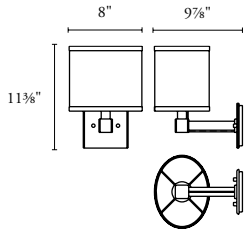

B O Y D

LIBRARY SCONCE

#10112

SHOWN IN POLISHED NICKEL AND POE BLACK LEATHER

**10112 Library Sconce**

Height	Width	Projection	Net Wt.
11 <sup>3</sup> / <sub>5</sub> "	8"	9 <sup>7</sup> / <sub>8</sub> "	5 lbs
289 mm	203 mm	251 mm	2.3 kg

Screw-on oval shade: 8" L x 6" D x 7<sup>1</sup>/<sub>4</sub>" H; 203 x 152 x 184 mm

Backplate: 5" square; 127 mm

Center of outlet box to top of fixture: 8<sup>7</sup>/<sub>8</sub>"; 225 mm

For ADA compliance, height of center of outlet box above finished floor: 80<sup>3</sup>/<sub>4</sub>"; 2051 mm

**SPECIALTY FINISHES**

- Polished Nickel
- Satin Nickel

**10113 Library Double Sconce**

Height	Width	Projection	Net Wt.
11 <sup>3</sup> / <sub>8</sub> "	16"	9 <sup>7</sup> / <sub>8</sub> "	11 lbs
289 mm	406 mm	251 mm	5 kg

Screw-on Oblong Shade: 16" L x 6" D x 7<sup>1</sup>/<sub>4</sub>" H; 406 x 152 x 184 mm

Backplate: 13" L x 5" H; 330 x 127 mm

Center of outlet box to top of fixture: 8<sup>7</sup>/<sub>8</sub>"; 225 mm

For ADA compliance, height of center of outlet box above finished floor: 80<sup>3</sup>/<sub>4</sub>"; 2051 mm