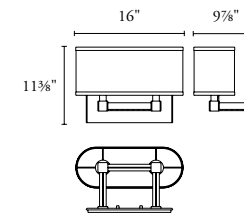

Screw-on oval shade: 8" L x 6" D x 7<sup>1</sup>/<sub>4</sub>" H; 203 x 152 x 184 mm

Backplate: 5" square; 127 mm

Center of outlet box to top of fixture: 8<sup>7</sup>/<sub>8</sub>"; 225 mm

For ADA compliance, height of center of outlet box above finished floor: 80<sup>3</sup>/<sub>4</sub>"; 2051 mm

**SPECIALTY FINISHES**

- Polished Nickel
- Satin Nickel

**10113 Library Double Sconce**

Height	Width	Projection	Net Wt.
11 <sup>3</sup> / <sub>8</sub> "	16"	9 <sup>7</sup> / <sub>8</sub> "	11 lbs
289 mm	406 mm	251 mm	5 kg

Screw-on Oblong Shade: 16" L x 6" D x 7<sup>1</sup>/<sub>4</sub>" H; 406 x 152 x 184 mm

Backplate: 13" L x 5" H; 330 x 127 mm

Center of outlet box to top of fixture: 8<sup>7</sup>/<sub>8</sub>"; 225 mm

For ADA compliance, height of center of outlet box above finished floor: 80<sup>3</sup>/<sub>4</sub>"; 2051 mm