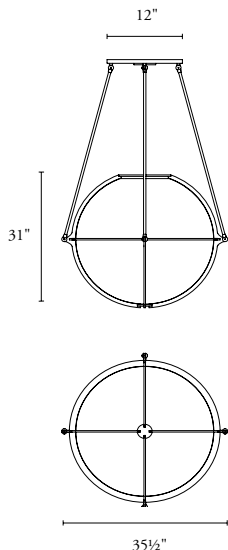

B O Y D

GLOBE PENDANT  
20", 26" AND 35"

#10190, #10191 AND #10192  
SHOWN IN BLACK GRANITE

**10192 Globe Pendant (35")**

Height	Diameter	Frame Height	Net Wt.
Specify 35½"	31"	31"	18 lbs
	902 mm	787 mm	8.2 kg

Canopy: 12" dia x 5/8" H; 305 x 16 mm  
 UL listed (or equivalent) for damp locations  
 Pendant has four stems and center cord  
 Diffuser: gloss white acrylic  
 Top Diffuser: white perforated metal  
 Also available in specialty powder coats  
 Photometric report and ies file available for download at [www.boydlighting.com](http://www.boydlighting.com)

Height	Diameter	Bowl Depth	Net Wt.
Specify 26½"	22½"	22½"	15 lbs
	673 mm	572 mm	6.8 kg

Canopy: 12" dia x 5/8" H; 305 x 16 mm  
 UL listed (or equivalent) for damp locations  
 Pendant has four stems and center cord  
 Diffuser: gloss white acrylic  
 Top Diffuser: white perforated metal  
 Also available in specialty powder coats

Height	Diameter	Bowl Depth	Net Wt.
Specify 20½"	16¾"	16¾"	12 lbs
	521 mm	416 mm	5.4 kg

Canopy: 12" dia x 5/8" H; 305 x 16 mm  
 UL listed (or equivalent) for damp locations  
 Pendant has four stems and center cord  
 Diffuser: gloss white acrylic  
 Top Diffuser: white perforated metal  
 Also available in specialty powder coats