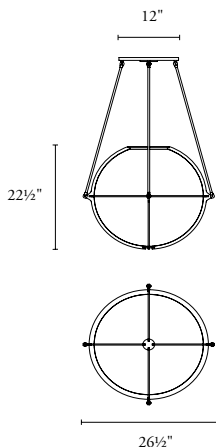

B O Y D

GLOBE PENDANT  
20", 26" AND 35"

#10190, #10191 AND #10192  
SHOWN IN BLACK GRANITE

**10192 Globe Pendant (35")**

Height	Diameter	Frame Height	Net Wt.
Specify 35½"	31"	31"	18 lbs
	902 mm	787 mm	8.2 kg

**REQUIRED INFORMATION**

- Height Overall: 48" - 66"; 1219 - 1676 mm

**LAMPING**

**Incandescent**

- Two, Medium base A-21, 200w max each
- Compatible with LED Screw-in lamps

Lamps not included with fixture.

Height	Diameter	Bowl Depth	Net Wt.
Specify 26½"	22½"	22½"	15 lbs
	673 mm	572 mm	6.8 kg

Canopy: 12" dia x 5/8" H; 305 x 16 mm  
 UL listed (or equivalent) for damp locations  
 Pendant has four stems and center cord  
 Diffuser: gloss white acrylic  
 Top Diffuser: white perforated metal  
 Also available in specialty powder coats

Height	Diameter	Bowl Depth	Net Wt.
Specify 20½"	16¾"	16¾"	12 lbs
	521 mm	416 mm	5.4 kg

Canopy: 12" dia x 5/8" H; 305 x 16 mm  
 UL listed (or equivalent) for damp locations  
 Pendant has four stems and center cord  
 Diffuser: gloss white acrylic  
 Top Diffuser: white perforated metal  
 Also available in specialty powder coats