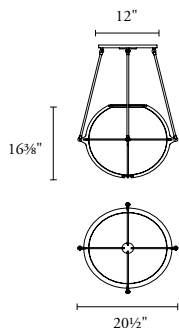

B O Y D

GLOBE PENDANT  
20", 26" AND 35"

#10190, #10191 AND #10192  
SHOWN IN BLACK GRANITE

**10192 Globe Pendant (35")**

Height	Diameter	Frame Height	Net Wt.
Specify 35½"	31"	31"	18 lbs
	902 mm	787 mm	8.2 kg

Canopy: 12" dia x 5/8" H; 305 x 16 mm  
 UL listed (or equivalent) for damp locations  
 Pendant has four stems and center cord  
 Diffuser: gloss white acrylic  
 Top Diffuser: white perforated metal  
 Also available in specialty powder coats  
 Photometric report and ies file available for download at [www.boydlighting.com](http://www.boydlighting.com)

Height	Diameter	Bowl Depth	Net Wt.
Specify 26½"	22½"	22½"	15 lbs
	673 mm	572 mm	6.8 kg

Canopy: 12" dia x 5/8" H; 305 x 16 mm  
 UL listed (or equivalent) for damp locations  
 Pendant has four stems and center cord  
 Diffuser: gloss white acrylic  
 Top Diffuser: white perforated metal  
 Also available in specialty powder coats

Height	Diameter	Bowl Depth	Net Wt.
Specify 20½"	16¾"	16¾"	12 lbs
	521 mm	416 mm	5.4 kg

Canopy: 12" dia x 5/8" H; 305 x 16 mm  
 UL listed (or equivalent) for damp locations  
 Pendant has four stems and center cord  
 Diffuser: gloss white acrylic  
 Top Diffuser: white perforated metal  
 Also available in specialty powder coats