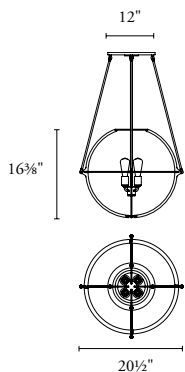

B O Y D

COSMO PENDANT 20", 26" AND 35"

#10193, #10194 AND #10195

**10195 Cosmo Pendant (35")**

Height	Diameter	Frame Height	Net Wt.
Specify 35½"	31"	31"	19 lbs
	902 mm	787 mm	8.6 kg

Canopy: 12" dia x 5/8" H; 305 x 16 mm  
 UL listed (or equivalent) for damp locations  
 Pendant has four stems and center stem  
 Also available in specialty powder coats

Canopy: 12" dia x 5/8" H; 305 x 16 mm  
 UL listed (or equivalent) for damp locations  
 Pendant has four stems and center stem  
 Also available in specialty powder coats

**REQUIRED INFORMATION**

- Height Overall: 36" - 54"; 914 - 1372 mm

- Satin Aluminum
- Black Granite
- Cinnamon Bronze
- Matte White
- Dark Bronze

**SPECIALTY FINISHES**

- Silver Fog

**10193 Cosmo Pendant (20")**

Height	Diameter	Frame Height	Net Wt.
Specify 20½"	16¾"	16¾"	13 lbs
	521 mm	416 mm	5.9 kg

Canopy: 12" dia x 5/8" H; 305 x 16 mm  
 UL listed (or equivalent) for damp locations  
 Pendant has four stems and center stem  
 Also available in specialty powder coats

**REQUIRED INFORMATION**

- Height Overall: 24" - 42"; 610 - 1067 mm