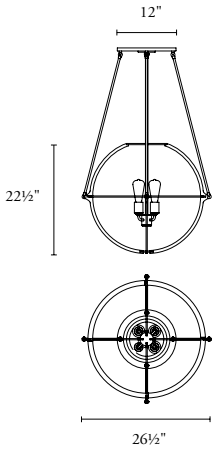

B O Y D

COSMO PENDANT 20", 26" AND 35"

#10193, #10194 AND #10195

**10195 Cosmo Pendant (35")**

Height	Diameter	Frame Height	Net Wt.
Specify 35½"	31"	31"	19 lbs
	902 mm	787 mm	8.6 kg

Canopy: 12" dia x 5/8" H; 305 x 16 mm  
 UL listed (or equivalent) for damp locations  
 Pendant has four stems and center stem  
 Also available in specialty powder coats

**REQUIRED INFORMATION**

- Height Overall: 48" - 66"; 1219 - 1676 mm

**LAMPING**

**Incandescent**

- Four, Medium base, A-19, 60w max each

To change the look of this fixture, consider using nostalgia lamps in varying shapes.

Lamps not included with fixture.

**STANDARD FINISHES**

- Satin Aluminum
- Black Granite
- Cinnamon Bronze
- Matte White
- Dark Bronze

**SPECIALTY FINISHES**

- Silver Fog

**10194 Cosmo Pendant (26")**

Height	Diameter	Frame Height	Net Wt.
Specify 26½"	22½"	22½"	16 lbs
	673 mm	572 mm	7.3 kg

Canopy: 12" dia x 5/8" H; 305 x 16 mm  
 UL listed (or equivalent) for damp locations  
 Pendant has four stems and center stem  
 Also available in specialty powder coats

**REQUIRED INFORMATION**

- Height Overall: 36" - 54"; 914 - 1372 mm