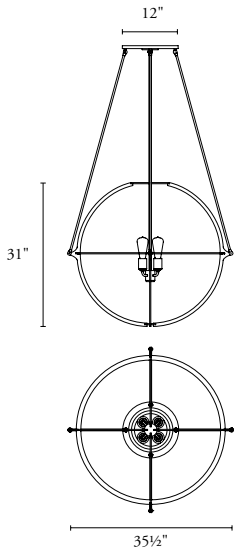

B O Y D

COSMO PENDANT 20", 26" AND 35"

#10193, #10194 AND #10195

**10195 Cosmo Pendant (35")**

Height	Diameter	Frame Height	Net Wt.
Specify 35½"	31"	31"	19 lbs
	902 mm	787 mm	8.6 kg

Canopy: 12" dia x 5/8" H; 305 x 16 mm  
 UL listed (or equivalent) for damp locations  
 Pendant has four stems and center stem  
 Also available in specialty powder coats

**REQUIRED INFORMATION**

- Height Overall: 48" - 66"; 1219 - 1676 mm

**LAMPING**

**Incandescent**

- Four, Medium base, A-19, 60w max each

To change the look of this fixture, consider using nostalgia lamps in varying shapes.

Lamps not included with fixture.

**STANDARD FINISHES**

- Satin Aluminum
- Black Granite
- Cinnamon Bronze
- Matte White
- Dark Bronze

**SPECIALTY FINISHES**

- Silver Fog

**10194 Cosmo Pendant (26")**

Height	Diameter	Frame Height	Net Wt.
Specify 26½"	22½"	22½"	16 lbs
	673 mm	572 mm	7.3 kg

Canopy: 12" dia x 5/8" H; 305 x 16 mm  
 UL listed (or equivalent) for damp locations  
 Pendant has four stems and center stem  
 Also available in specialty powder coats

**REQUIRED INFORMATION**

- Height Overall: 36" - 54"; 914 - 1372 mm