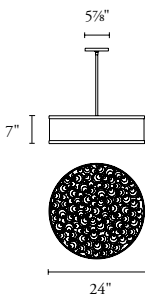

OPTIONAL

- Fluorescent Dimming

10224 Catacaos Pendant (36")

Height	Diameter	Shade Height	Net Wt.
Specify 36"	914 mm	10"	26 lbs
		254 mm	12.7 kg

Canopy: 5 7/8" dia x 5/8" H; 149 x 16 mm
 UL listed (or equivalent) for damp locations
 Interior Bottom Diffuser: gloss white acrylic
 Decorative grill and metal trim on shade is painted white when Bone White shade is selected. When Espresso shade is selected the grill and shade trim are painted black.

OPTIONAL

- Fluorescent Dimming

10217 Catacaos Pendant (30")

Height	Diameter	Shade Height	Net Wt.
Specify 30"	762 mm	8"	20 lbs
		203 mm	9.1 kg

Canopy: 5 7/8" dia x 5/8" H; 149 x 16 mm
 UL listed (or equivalent) for damp locations
 Interior Bottom Diffuser: gloss white acrylic
 Decorative grill and metal trim on shade is painted white when Bone White shade is selected. When Espresso shade is selected the grill and shade trim are painted black.

REQUIRED INFORMATION

- Height Overall: 18" - 42"; 457 - 1067 mm
- Shade: Textured Bone White or Textured Espresso

LAMPING

Incandescent

- Four, Medium base, A-19, 100w max each
- Compatible with LED Screw-in lamps
- Lamps not included with fixture

OPTIONAL

- Fluorescent Dimming

10216 Catacaos Pendant (24")

Height	Diameter	Shade Height	Net Wt.
Specify 24"	610 mm	7"	16 lbs
		178 mm	7.3 kg

Canopy: 5 7/8" dia x 5/8" H; 149 x 16 mm
 UL listed (or equivalent) for damp locations
 Interior Bottom Diffuser: gloss white acrylic
 Decorative grill and metal trim on shade is painted white when Bone White shade is selected. When Espresso shade is selected the grill and shade trim are painted black.