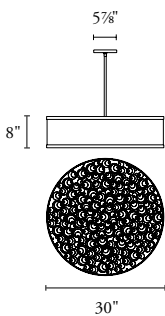

OPTIONAL

- Fluorescent Dimming

10224 Catacaos Pendant (36")

Height	Diameter	Shade Height	Net Wt.
Specify 36"	914 mm	10"	26 lbs
		254 mm	12.7 kg

Canopy: 5 7/8" dia x 5/8" H; 149 x 16 mm
 UL listed (or equivalent) for damp locations
 Interior Bottom Diffuser: gloss white acrylic
 Decorative grill and metal trim on shade is painted white when Bone White shade is selected. When Espresso shade is selected the grill and shade trim are painted black.

REQUIRED INFORMATION

- Height Overall: 18" - 42"; 457 - 1067 mm
- Shade: Textured Bone White or Textured Espresso

LAMPING

Incandescent

- Four, Medium base, A-19, 100w max each
- Compatible with LED Screw-in lamps
- Lamps not included with fixture

OPTIONAL

- Fluorescent Dimming

10217 Catacaos Pendant (30")

Height	Diameter	Shade Height	Net Wt.
Specify 30"	762 mm	8"	20 lbs
		203 mm	9.1 kg

Canopy: 5 7/8" dia x 5/8" H; 149 x 16 mm
 UL listed (or equivalent) for damp locations
 Interior Bottom Diffuser: gloss white acrylic
 Decorative grill and metal trim on shade is painted white when Bone White shade is selected. When Espresso shade is selected the grill and shade trim are painted black.