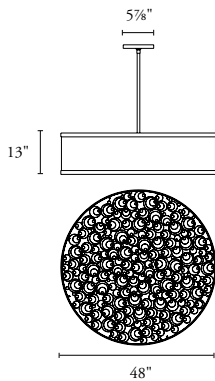

B O Y D

CATACAOS PENDANT
24", 30", 36" AND 48"

#10216, #10217, #10224 AND #10225

SHOWN IN POLISHED NICKEL AND TEXTURED BONE WHITE

10225 Catacaos Pendant (48")

Height	Diameter	Shade Height	Net Wt.
Specify 48"	1219 mm	13"	85 lbs
		330 mm	38.6 kg

Canopy: 5 7/8" dia x 5/8" H; 149 x 16 mm
 UL listed (or equivalent) for damp locations
 Interior Bottom Diffuser: gloss white acrylic
 Decorative grill and metal trim on shade is painted white when Bone White shade is selected. When Espresso shade is selected the grill and shade trim are painted black.

REQUIRED INFORMATION

- Height Overall: 30" - 54"; 762 - 1372 mm
- Shade: Textured Bone White or Textured Espresso

LAMPING

Incandescent

- Six, Medium base, A-19, 75w max each
- Compatible with LED Screw-in lamps
- Lamps not included with fixture

OPTIONAL

- Fluorescent Dimming

10224 Catacaos Pendant (36")

Height	Diameter	Shade Height	Net Wt.
Specify 36"	914 mm	10"	26 lbs
		254 mm	12.7 kg

Canopy: 5 7/8" dia x 5/8" H; 149 x 16 mm
 UL listed (or equivalent) for damp locations
 Interior Bottom Diffuser: gloss white acrylic
 Decorative grill and metal trim on shade is painted white when Bone White shade is selected. When Espresso shade is selected the grill and shade trim are painted black.