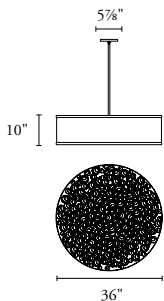

B O Y D

CATACAOS PENDANT
24", 30", 36" AND 48"

#10216, #10217, #10224 AND #10225

SHOWN IN POLISHED NICKEL AND TEXTURED BONE WHITE

10225 Catacaos Pendant (48")

Height	Diameter	Shade Height	Net Wt.
Specify 48"	1219 mm	13"	85 lbs
		330 mm	38.6 kg

REQUIRED INFORMATION

- Height Overall: 30" - 54"; 762 - 1372 mm
- Shade: Textured Bone White or Textured Espresso

LAMPING

Incandescent

- Six, Medium base, A-19, 75w max each
- Compatible with LED Screw-in lamps
- Lamps not included with fixture

OPTIONAL

- Fluorescent Dimming

10224 Catacaos Pendant (36")

Height	Diameter	Shade Height	Net Wt.
Specify 36"	914 mm	10"	26 lbs
		254 mm	12.7 kg

Canopy: 5 7/8" dia x 5/8" H; 149 x 16 mm
 UL listed (or equivalent) for damp locations
 Interior Bottom Diffuser: gloss white acrylic
 Decorative grill and metal trim on shade is painted white when Bone White shade is selected. When Espresso shade is selected the grill and shade trim are painted black.

REQUIRED INFORMATION

- Height Overall: 18" - 42"; 457 - 1067 mm
- Shade: Textured Bone White or Textured Espresso

LAMPING

Incandescent

- Four, Medium base, A-19, 100w max each
- Compatible with LED Screw-in lamps
- Lamps not included with fixture