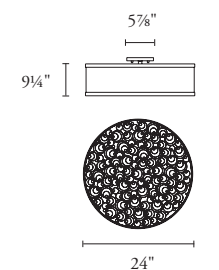

B O Y D

CATACAOS CEILING

#10218, #10219 AND #10220

SHOWN IN TEXTURED ESPRESSO

10220 Catacaos Ceiling (36")

Height Diameter Shade Height Net Wt.

12 1/2" 36" 10" 27 lbs
318 mm 914 mm 254 mm 12.3 kg

Canopy: 5 7/8" dia x 5/8" H; 149 x 16 mm
UL listed (or equivalent) for damp locations
Interior bottom diffuser: gloss white acrylic
Decorative grill and metal trim on shade is painted white when Bone White shade is selected. When Espresso shade is selected the grill and shade trim are painted black.
UL listed (or equivalent) for damp locations

10 1/4" 30" 8" 19 lbs
260 mm 762 mm 203 mm 8.6 kg

Canopy: 5 7/8" dia x 5/8" H; 149 x 16 mm
UL listed (or equivalent) for damp locations
Interior bottom diffuser: gloss white acrylic
Decorative grill and metal trim on shade is painted white when Bone White shade is selected. When Espresso shade is selected the grill and shade trim are painted black.
UL listed (or equivalent) for damp locations

Lamps not included with fixture.

SPECIALTY FINISHES

Canopy & Stem Only

- Polished Nickel
- Satin Nickel

OPTIONAL

- Fluorescent Dimming

10218 Catacaos Ceiling (24")

Height Diameter Shade Height Net Wt.

9 1/4" 24" 7" 15 lbs
235 mm 610 mm 178 mm 6.8 kg

Canopy: 5 7/8" dia x 5/8" H; 149 x 16 mm
UL listed (or equivalent) for damp locations
Interior bottom diffuser: gloss white acrylic
Decorative grill and metal trim on shade is painted white when Bone White shade is selected. When Espresso shade is selected the grill and shade trim are painted black.