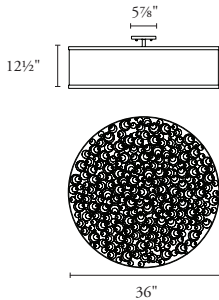

B O Y D

CATACAOS CEILING

#10218, #10219 AND #10220

SHOWN IN TEXTURED ESPRESSO

10220 Catacaos Ceiling (36")

Height Diameter Shade Height Net Wt.

12 1/2" 36" 10" 27 lbs
318 mm 914 mm 254 mm 12.3 kg

Canopy: 5 7/8" dia x 5/8" H; 149 x 16 mm
UL listed (or equivalent) for damp locations
Interior bottom diffuser: gloss white acrylic
Decorative grill and metal trim on shade is painted white when Bone White shade is selected. When Espresso shade is selected the grill and shade trim are painted black.
UL listed (or equivalent) for damp locations

Lamps not included with fixture.

SPECIALTY FINISHES

Canopy & Stem Only

- Polished Nickel
- Satin Nickel

OPTIONAL

- Fluorescent Dimming

10219 Catacaos Ceiling (30")

Height Diameter Shade Height Net Wt.

10 1/4" 30" 8" 19 lbs
260 mm 762 mm 203 mm 8.6 kg

Canopy: 5 7/8" dia x 5/8" H; 149 x 16 mm
UL listed (or equivalent) for damp locations
Interior bottom diffuser: gloss white acrylic
Decorative grill and metal trim on shade is painted white when Bone White shade is selected. When Espresso shade is selected the grill and shade trim are painted black.
UL listed (or equivalent) for damp locations

9 1/4" 24" 7" 15 lbs
235 mm 610 mm 178 mm 6.8 kg

Canopy: 5 7/8" dia x 5/8" H; 149 x 16 mm
UL listed (or equivalent) for damp locations
Interior bottom diffuser: gloss white acrylic
Decorative grill and metal trim on shade is painted white when Bone White shade is selected. When Espresso shade is selected the grill and shade trim are painted black.