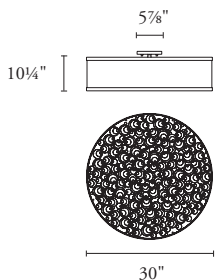

B O Y D

CATACAOS CEILING

#10218, #10219 AND #10220

SHOWN IN TEXTURED ESPRESSO

10220 Catacaos Ceiling (36")

Height Diameter Shade Height Net Wt.

12 1/2" 36" 10" 27 lbs
318 mm 914 mm 254 mm 12.3 kg

Canopy: 5 7/8" dia x 5/8" H; 149 x 16 mm
UL listed (or equivalent) for damp locations
Interior bottom diffuser: gloss white acrylic
Decorative grill and metal trim on shade is painted white when Bone White shade is selected. When Espresso shade is selected the grill and shade trim are painted black.
UL listed (or equivalent) for damp locations

Lamps not included with fixture.

SPECIALTY FINISHES

Canopy & Stem Only

- Polished Nickel
- Satin Nickel

OPTIONAL

- Fluorescent Dimming

10219 Catacaos Ceiling (30")

Height Diameter Shade Height Net Wt.

10 1/4" 30" 8" 19 lbs
260 mm 762 mm 203 mm 8.6 kg

Canopy: 5 7/8" dia x 5/8" H; 149 x 16 mm
UL listed (or equivalent) for damp locations
Interior bottom diffuser: gloss white acrylic
Decorative grill and metal trim on shade is painted white when Bone White shade is selected. When Espresso shade is selected the grill and shade trim are painted black.
UL listed (or equivalent) for damp locations