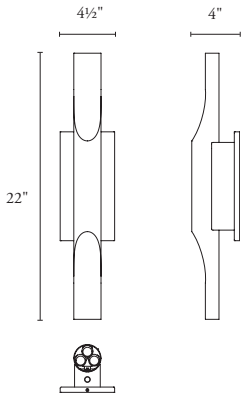

B O Y D

HALFPIPE
SCONCE

#10387

SHOWN IN BLACK GRANITE
AND YELLOW GOLD LEAF

**10387 Halfpipe
Sconce**

Height	Width	Projection	Net Wt.
22"	4½"	4"	3 lbs
559 mm	114 mm	102 mm	1.4 kg

Backplate: 9" H x 4½" W; 229 x 114 mm

Center of outlet box to top of fixture:
11"; 279 mm

ADA compliant at any mounting height

UL listed (or equivalent) for damp locations

Optional: mirror mount modification available

Vertical mounting preferred. Fixture can be
mounted horizontally but please note that
you may see into the light source.