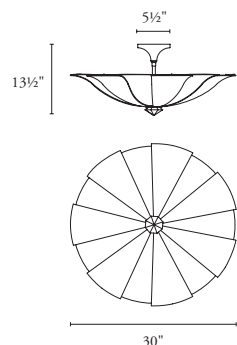

B O Y D

VENICE CEILING

#10419 AND #10420

SHOWN IN POLISHED BRASS, ROCK CRYSTAL FINIAL AND WHITE LINEN SHADE

10420 Venice Ceiling (36")

Height	Diameter	Shade Height	Net Wt.
13½"	36"	9"	12 lbs
343 mm	914 mm	229 mm	5.4 kg

Canopy: 5½" dia x 3" H; 140 x 76 mm
 UL listed (or equivalent) for damp locations
 Shade: white linen
 Top diffuser: white perforated metal
 Finial: solid, machined brass finished to match the stem (standard), or Rock Crystal (upcharge)
 Color and veining of Rock Crystal will vary

10419 Venice Ceiling (30")

Height	Diameter	Shade Height	Net Wt.
13½"	30"	8"	11 lbs
343 mm	762 mm	203 mm	5 kg

Canopy: 5½" dia x 3" H; 140 x 76 mm
 UL listed (or equivalent) for damp locations
 Shade: white linen
 Top diffuser: white perforated metal
 Finial: solid, machined brass finished to match the stem (standard), or Rock Crystal (upcharge)
 Color and veining of Rock Crystal will vary