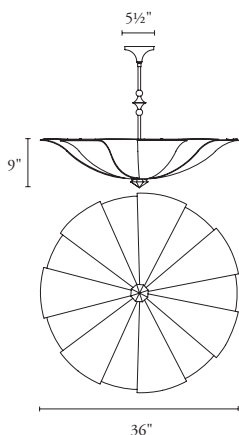

B O Y D

VENICE CEILING

#10419 AND #10420

SHOWN IN POLISHED BRASS, ROCK CRYSTAL FINIAL AND WHITE LINEN SHADE

10420 Venice Ceiling (36")

Height	Diameter	Shade Height	Net Wt.
13½"	36"	9"	12 lbs
343 mm	914 mm	229 mm	5.4 kg

Canopy: 5½" dia x 3" H; 140 x 76 mm
 UL listed (or equivalent) for damp locations
 Shade: white linen
 Top diffuser: white perforated metal
 Finial: solid, machined brass finished to match the stem (standard), or Rock Crystal (upcharge)
 Color and veining of Rock Crystal will vary

10419 Venice Ceiling (30")

Height	Diameter	Shade Height	Net Wt.
13½"	30"	8"	11 lbs
343 mm	762 mm	203 mm	5 kg

Canopy: 5½" dia x 3" H; 140 x 76 mm
 UL listed (or equivalent) for damp locations
 Shade: white linen
 Top diffuser: white perforated metal
 Finial: solid, machined brass finished to match the stem (standard), or Rock Crystal (upcharge)
 Color and veining of Rock Crystal will vary

10423 Venice Pendant (36")

10422 Venice Pendant (30")