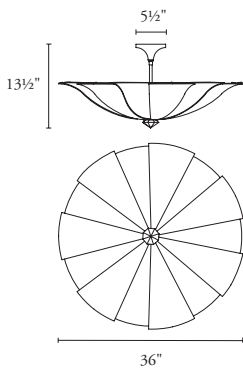

B O Y D

VENICE CEILING

#10419 AND #10420

SHOWN IN POLISHED BRASS, ROCK CRYSTAL FINIAL AND WHITE LINEN SHADE

10420 Venice Ceiling (36")

Height	Diameter	Shade Height	Net Wt.
13½"	36"	9"	12 lbs
343 mm	914 mm	229 mm	5.4 kg

Canopy: 5½" dia x 3" H; 140 x 76 mm
 UL listed (or equivalent) for damp locations
 Shade: white linen
 Top diffuser: white perforated metal
 Finial: solid, machined brass finished to match the stem (standard), or Rock Crystal (upcharge)
 Color and veining of Rock Crystal will vary

10419 Venice Ceiling (30")

Height	Diameter	Shade Height	Net Wt.
13½"	30"	8"	11 lbs
343 mm	762 mm	203 mm	5 kg

Canopy: 5½" dia x 3" H; 140 x 76 mm
 UL listed (or equivalent) for damp locations
 Shade: white linen
 Top diffuser: white perforated metal
 Finial: solid, machined brass finished to match the stem (standard), or Rock Crystal (upcharge)
 Color and veining of Rock Crystal will vary

10423 Venice Pendant (36")

10422 Venice Pendant (30")