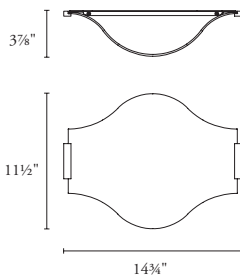

B O Y D

VENICE CEILING

#10419 AND #10420

SHOWN IN POLISHED BRASS, ROCK CRYSTAL FINIAL AND WHITE LINEN SHADE

**10420 Venice Ceiling (36")**

Height	Diameter	Shade Height	Net Wt.
13½"	36"	9"	12 lbs
343 mm	914 mm	229 mm	5.4 kg

Canopy: 5½" dia x 3" H; 140 x 76 mm  
 UL listed (or equivalent) for damp locations  
 Shade: biscotti silk or white linen  
 Top diffuser: white perforated metal  
 Finial: solid, machined brass finished to match the stem (standard), or Rock Crystal (upcharge)  
 Color and veining of Rock Crystal will vary

**10419 Venice Ceiling (30")**

Height	Diameter	Shade Height	Net Wt.
13½"	30"	8"	11 lbs
343 mm	762 mm	203 mm	5 kg

Canopy: 5½" dia x 3" H; 140 x 76 mm  
 UL listed (or equivalent) for damp locations  
 Shade: biscotti silk or white linen  
 Top diffuser: white perforated metal  
 Finial: solid, machined brass finished to match the stem (standard), or Rock Crystal (upcharge)  
 Color and veining of Rock Crystal will vary

**10416 Venice Sconce**

**10423 Venice Pendant (36")**

**10422 Venice Pendant (30")**