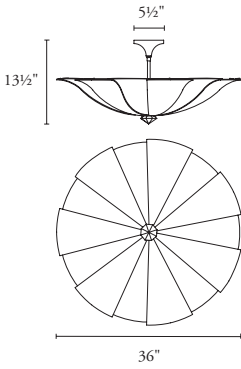

B O Y D

VENICE CEILING

#10419 AND #10420

SHOWN IN POLISHED BRASS, ROCK CRYSTAL FINIAL AND WHITE LINEN SHADE

**10420 Venice Ceiling (36")**

Height	Diameter	Shade Height	Net Wt.
13½"	36"	9"	12 lbs
343 mm	914 mm	229 mm	5.4 kg

Canopy: 5½" dia x 3" H; 140 x 76 mm  
 UL listed (or equivalent) for damp locations  
 Shade: biscotti silk or white linen  
 Top diffuser: white perforated metal  
 Finial: solid, machined brass finished to match the stem (standard), or Rock Crystal (upcharge)  
 Color and veining of Rock Crystal will vary

**10419 Venice Ceiling (30")**

Height	Diameter	Shade Height	Net Wt.
13½"	30"	8"	11 lbs
343 mm	762 mm	203 mm	5 kg

Canopy: 5½" dia x 3" H; 140 x 76 mm  
 UL listed (or equivalent) for damp locations  
 Shade: biscotti silk or white linen  
 Top diffuser: white perforated metal  
 Finial: solid, machined brass finished to match the stem (standard), or Rock Crystal (upcharge)  
 Color and veining of Rock Crystal will vary