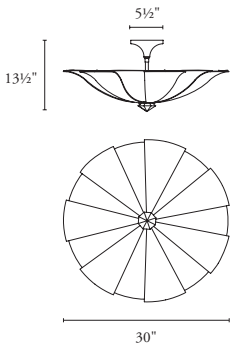

B O Y D

VENICE CEILING

#10419 AND #10420

SHOWN IN POLISHED BRASS, ROCK CRYSTAL FINIAL AND WHITE LINEN SHADE

**10420 Venice Ceiling (36")**

Height	Diameter	Shade Height	Net Wt.
13½"	36"	9"	12 lbs
343 mm	914 mm	229 mm	5.4 kg

Canopy: 5½" dia x 3" H; 140 x 76 mm  
 UL listed (or equivalent) for damp locations  
 Shade: biscotti silk or white linen  
 Top diffuser: white perforated metal  
 Finial: solid, machined brass finished to match the stem (standard), or Rock Crystal (upcharge)  
 Color and veining of Rock Crystal will vary

**10419 Venice Ceiling (30")**

Height	Diameter	Shade Height	Net Wt.
13½"	30"	8"	11 lbs
343 mm	762 mm	203 mm	5 kg

Canopy: 5½" dia x 3" H; 140 x 76 mm  
 UL listed (or equivalent) for damp locations  
 Shade: biscotti silk or white linen  
 Top diffuser: white perforated metal  
 Finial: solid, machined brass finished to match the stem (standard), or Rock Crystal (upcharge)  
 Color and veining of Rock Crystal will vary