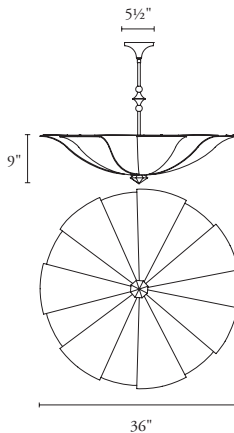

B O Y D

VENICE CEILING

#10419 AND #10420

SHOWN IN POLISHED BRASS, ROCK CRYSTAL FINIAL AND WHITE LINEN SHADE

**10420 Venice Ceiling (36")**

Height	Diameter	Shade Height	Net Wt.
13½"	36"	9"	12 lbs
343 mm	914 mm	229 mm	5.4 kg

Canopy: 5½" dia x 3" H; 140 x 76 mm  
 UL listed (or equivalent) for damp locations  
 Shade: biscotti silk or white linen  
 Top diffuser: white perforated metal  
 Finial: solid, machined brass finished to match the stem (standard), or Rock Crystal (upcharge)  
 Color and veining of Rock Crystal will vary

**10419 Venice Ceiling (30")**

Height	Diameter	Shade Height	Net Wt.
13½"	30"	8"	11 lbs
343 mm	762 mm	203 mm	5 kg

Canopy: 5½" dia x 3" H; 140 x 76 mm  
 UL listed (or equivalent) for damp locations  
 Shade: biscotti silk or white linen  
 Top diffuser: white perforated metal  
 Finial: solid, machined brass finished to match the stem (standard), or Rock Crystal (upcharge)  
 Color and veining of Rock Crystal will vary

**10416 Venice Sconce**

**10423 Venice Pendant (36")**

**10422 Venice Pendant (30")**