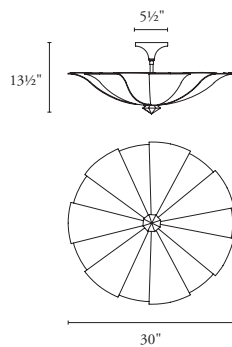

B O Y D

VENICE PENDANT
30" AND 36"

#10422 AND #10423

SHOWN IN POLISHED BRASS, ROCK CRYSTAL FINIAL AND WHITE LINEN SHADE

10423 Venice Pendant (36")

Height	Diameter	Shade Height	Net Wt.
Specify 36"	914 mm	9"	13 lbs 5.9 kg

Canopy: 5 1/2" dia x 3" H; 140 x 76 mm
 UL listed (or equivalent) for damp locations
 Shade: white linen
 Top Diffuser: white perforated metal
 Finial: finished metal (standard) or Rock Crystal (upcharge)
 Color and veining of rock crystal will vary

10422 Venice Pendant (30")

Height	Diameter	Shade Height	Net Wt.
Specify 30"	762 mm	8"	12 lbs 5.4 kg

Canopy: 5 1/2" dia x 3" H; 140 x 76 mm
 UL listed (or equivalent) for damp locations
 Shade: white linen
 Top Diffuser: white perforated metal
 Finial: finished metal (standard) or Rock Crystal (upcharge)
 Color and veining of rock crystal will vary

10419 Venice Ceiling (30")

10420 Venice Ceiling (36")