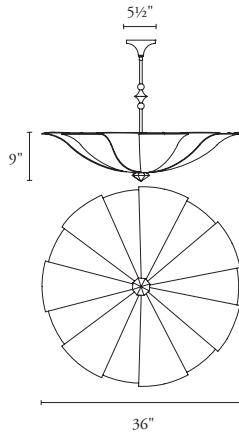

B O Y D

VENICE PENDANT
30" AND 36"

#10422 AND #10423

SHOWN IN POLISHED BRASS, ROCK CRYSTAL FINIAL AND WHITE LINEN SHADE

10423 Venice Pendant (36")

Height	Diameter	Shade Height	Net Wt.
Specify 36"	914 mm	9"	13 lbs 5.9 kg

Canopy: 5 1/2" dia x 3" H; 140 x 76 mm
 UL listed (or equivalent) for damp locations
 Shade: white linen
 Top Diffuser: white perforated metal
 Finial: finished metal (standard) or Rock Crystal (upcharge)
 Color and veining of rock crystal will vary

REQUIRED INFORMATION

- Height Overall: 30" - 48"; 762 - 1219 mm

LAMPING

Incandescent

- Three, Medium base, A-19, 100w max each
- Compatible with LED Screw-in lamps

Lamps not included with fixture.

LED: GU-24 Base lamping may be able to meet current energy legislation; available upon request

10422 Venice Pendant (30")

Height	Diameter	Shade Height	Net Wt.
Specify 30"	762 mm	8"	12 lbs 5.4 kg

Canopy: 5 1/2" dia x 3" H; 140 x 76 mm
 UL listed (or equivalent) for damp locations
 Shade: white linen
 Top Diffuser: white perforated metal
 Finial: finished metal (standard) or Rock Crystal (upcharge)
 Color and veining of rock crystal will vary