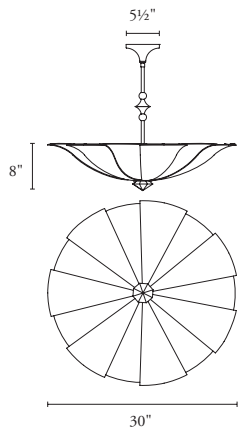

B O Y D

VENICE PENDANT
30" AND 36"

#10422 AND #10423

SHOWN IN POLISHED BRASS, ROCK CRYSTAL FINIAL AND WHITE LINEN SHADE

10423 Venice Pendant (36")

Height	Diameter	Shade Height	Net Wt.
Specify 36"	914 mm	9"	13 lbs 5.9 kg

Canopy: 5 1/2" dia x 3" H; 140 x 76 mm
 UL listed (or equivalent) for damp locations
 Shade: white linen
 Top Diffuser: white perforated metal
 Finial: finished metal (standard) or Rock Crystal (upcharge)
 Color and veining of rock crystal will vary

10422 Venice Pendant (30")

Height	Diameter	Shade Height	Net Wt.
Specify 30"	762 mm	8"	12 lbs 5.4 kg

Canopy: 5 1/2" dia x 3" H; 140 x 76 mm
 UL listed (or equivalent) for damp locations
 Shade: white linen
 Top Diffuser: white perforated metal
 Finial: finished metal (standard) or Rock Crystal (upcharge)
 Color and veining of rock crystal will vary