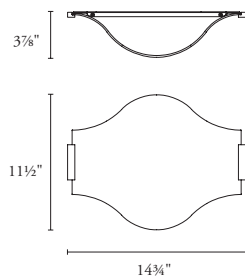

10416 Venice Sconce