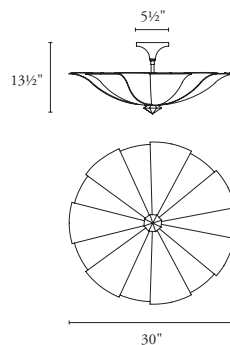

10419 Venice Ceiling (30")