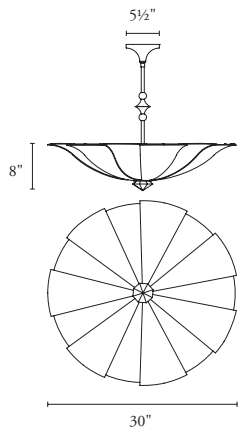

B O Y D

VENICE PENDANT
30" AND 36"

#10422 AND #10423

SHOWN IN POLISHED BRASS, ROCK CRYSTAL FINIAL AND WHITE LINEN SHADE

10423 Venice Pendant (36")

Height	Diameter	Shade Height	Net Wt.
Specify 36"	914 mm	9"	13 lbs 5.9 kg

Canopy: 5½" dia x 3" H; 140 x 76 mm
 UL listed (or equivalent) for damp locations
 Shade: biscotti silk or white linen
 Top Diffuser: white perforated metal
 Finial: finished metal (standard) or Rock Crystal (upcharge)
 Color and veining of rock crystal will vary

10422 Venice Pendant (30")

Height	Diameter	Shade Height	Net Wt.
Specify 30"	762 mm	8"	12 lbs 5.4 kg

Canopy: 5½" dia x 3" H; 140 x 76 mm
 UL listed (or equivalent) for damp locations
 Shade: biscotti silk or white linen
 Top Diffuser: white perforated metal
 Finial: finished metal (standard) or Rock Crystal (upcharge)
 Color and veining of rock crystal will vary