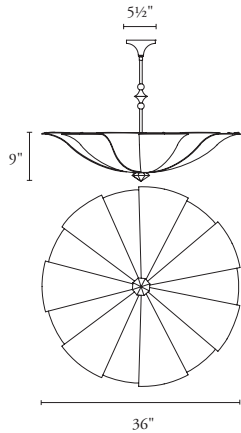

B O Y D

VENICE PENDANT
30" AND 36"

#10422 AND #10423

SHOWN IN POLISHED BRASS, ROCK CRYSTAL FINIAL AND WHITE LINEN SHADE

10423 Venice Pendant (36")

Height	Diameter	Shade Height	Net Wt.
Specify 36"	914 mm	9"	13 lbs 5.9 kg

Canopy: 5½" dia x 3" H; 140 x 76 mm
 UL listed (or equivalent) for damp locations
 Shade: biscotti silk or white linen
 Top Diffuser: white perforated metal
 Finial: finished metal (standard) or Rock Crystal (upcharge)
 Color and veining of rock crystal will vary

REQUIRED INFORMATION

- Height Overall: 30" - 48"; 762 - 1219 mm

LAMPING

Incandescent

- Three, Medium base, A-19, 100w max each
- Compatible with LED Screw-in lamps

Lamps not included with fixture.

LED: GU-24 Base lamping may be able to meet current energy legislation; available upon request

10422 Venice Pendant (30")

Height	Diameter	Shade Height	Net Wt.
Specify 30"	762 mm	8"	12 lbs 5.4 kg

Canopy: 5½" dia x 3" H; 140 x 76 mm
 UL listed (or equivalent) for damp locations
 Shade: biscotti silk or white linen
 Top Diffuser: white perforated metal
 Finial: finished metal (standard) or Rock Crystal (upcharge)
 Color and veining of rock crystal will vary