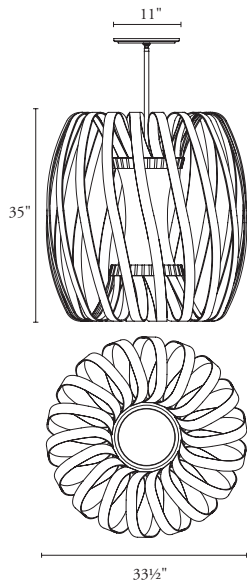

B O Y D

NEWTON JR.
PENDANT

#10466

SHOWN IN CINNAMON BRONZE

10466 Newton Jr. Pendant

| Height | Diameter | Frame Height | Net Wt. |
|-----------------|----------|--------------|---------|
| Specify 23 1/2" | 11" | 21 1/2" | 38 lbs |
| | 597 mm | 546 mm | 17.2 kg |

Canopy: 11" dia x 3/4" H; 279 x 19 mm
 UL listed (or equivalent) for damp locations
 Center Diffuser: white cased glass
 Bottom Diffuser: satin white acrylic
 Also available in specialty powder coats

REQUIRED INFORMATION

STANDARD FINISHES

- Black Granite
- Cinnamon Bronze
- Matte White

SPECIALTY FINISHES

- Rubbed Bronze
- Silver Fog

OPTIONAL

- Fluorescent Dimming
- LED Dimming (0-10v only)

10467 Newton Pendant

| Height | Diameter | Frame Height | Net Wt. |
|-----------------|----------|--------------|---------|
| Specify 33 1/2" | 11" | 35" | 60 lbs |
| | 851 mm | 889 mm | 27.2 kg |