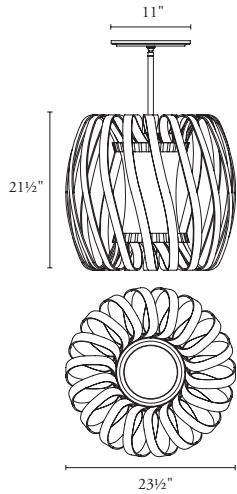

B O Y D

NEWTON JR.
PENDANT

#10466

SHOWN IN CINNAMON BRONZE

10466 Newton Jr. Pendant

| Height | Diameter | Frame Height | Net Wt. |
|-----------------|----------|--------------|---------|
| Specify 23 1/2" | 11" | 21 1/2" | 38 lbs |
| | 597 mm | 546 mm | 17.2 kg |

Canopy: 11" dia x 3/4" H; 279 x 19 mm
 UL listed (or equivalent) for damp locations
 Center Diffuser: white cased glass
 Bottom Diffuser: satin white acrylic
 Also available in specialty powder coats

REQUIRED INFORMATION

- Height Overall: 30" - 54"; 762 - 1371 mm

LAMPING

Fluorescent

- Two, CFTR26W/GX24q or Two, CFTR32W/GX24q or Two, CFTR42W/GX24q
- Universal 120v-277v

Upcharges will apply for Fluorescent dimming. Contact your local Boyd rep with the specification of the dimming control system being used.