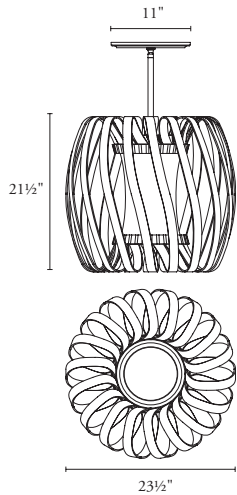

B O Y D

NEWTON PENDANT

#10467

SHOWN IN SILVER FOG

10467 Newton Pendant

Height Diameter Frame Height Net Wt.

Specify	33½"	35"	60 lbs
	851 mm	889 mm	27.2 kg

Canopy: 11" dia x ¾" H; 279 x 19 mm
 UL listed (or equivalent) for damp locations
 Center Diffuser: white cased glass
 Bottom Diffuser: satin white acrylic
 Also available in specialty powder coats

REQUIRED INFORMATION

- Height Overall: 48" - 72"; 1219 - 1829 mm

LAMPING

Fluorescent

- Four, CFTR26W/GX24q or
- Four, CFTR32W/GX24q or
- Four, CFTR42W/GX24q
- Universal 120v-277v

Upcharges will apply for Fluorescent dimming. Contact your local Boyd rep with the specification of the dimming control system being used.

STANDARD FINISHES

- Black Granite
- Cinnamon Bronze
- Matte White

SPECIALTY FINISHES

- Rubbed Bronze
- Silver Fog

OPTIONAL

- Fluorescent Dimming
- LED Dimming (0-10v only)

10466 Newton Jr. Pendant

Height Diameter Frame Height Net Wt.

Specify	23½"	21½"	38 lbs
	597 mm	546 mm	17.2 kg

Canopy: 11" dia x ¾" H; 279 x 19 mm
 UL listed (or equivalent) for damp locations
 Center Diffuser: white cased glass
 Bottom Diffuser: satin white acrylic
 Also available in specialty powder coats