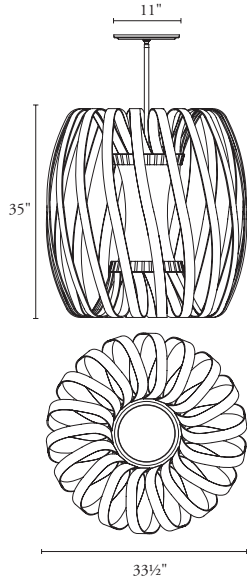

B O Y D

NEWTON PENDANT

#10467

SHOWN IN SILVER FOG

10467 Newton Pendant

Height Diameter Frame Height Net Wt.

Specify	33½"	35"	60 lbs
	851 mm	889 mm	27.2 kg

Canopy: 11" dia x ¾" H; 279 x 19 mm
 UL listed (or equivalent) for damp locations
 Center Diffuser: white cased glass
 Bottom Diffuser: satin white acrylic
 Also available in specialty powder coats

REQUIRED INFORMATION

- Height Overall: 48" - 72"; 1219 - 1829 mm

LAMPING

Fluorescent

- Four, CFTR26W/GX24q or
- Four, CFTR32W/GX24q or
- Four, CFTR42W/GX24q
- Universal 120v-277v

Upcharges will apply for Fluorescent dimming. Contact your local Boyd rep with the specification of the dimming control system being used.

Specify	23½"	21½"	38 lbs
	597 mm	546 mm	17.2 kg

Canopy: 11" dia x ¾" H; 279 x 19 mm
 UL listed (or equivalent) for damp locations
 Center Diffuser: white cased glass
 Bottom Diffuser: satin white acrylic
 Also available in specialty powder coats