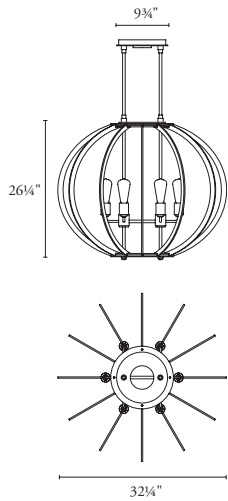

B O Y D

ZUCCA PENDANT

#10491

SHOWN IN BLACK GRANITE

10491 Zucca Pendant

Height Diameter Frame Height Net Wt.

Specify 32³/₄" 26¹/₄" 18 lbs
819 mm 667 mm 8.2 kg

Canopy: 9³/₄" dia x 1¹/₈" H; 248 x 29 mm
UL listed (or equivalent) for damp locations
Pendant has two stems

Available in specialty powder coats

REQUIRED INFORMATION

- Height Overall: 32" - 54"; 812 - 1372 mm

LAMPING

Incandescent

- Six, Medium base, A-19, 60w max each
- Compatible with LED Screw-in lamps

To change the look of this fixture, consider using nostalgia lamps in varying shapes.