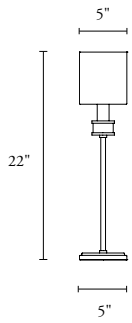

B O Y D

TOPANGA PETITE  
TABLE LAMP

#10518

SHOWN IN POLISHED NICKEL AND GREY CERUSED OAK

**10518 Topanga Petite  
Table Lamp**

Height	Width	Base	Net Wt.
22"	5"	5" dia	7 lbs
558 mm	127 mm	127 mm	3 kg

Screw-on Round shade:  
5" dia x 5½"; 127 x 140 mm