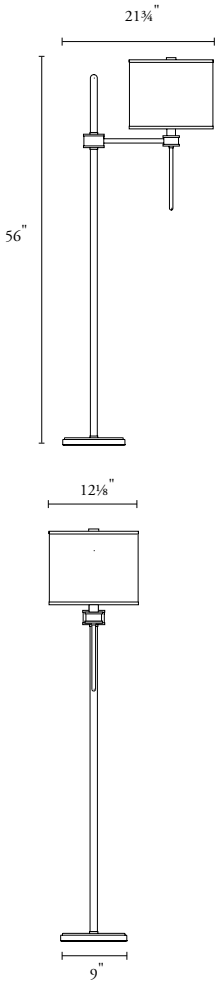

B O Y D

TOPANGA
FLOOR LAMP

#10519

SHOWN IN SATIN BRASS AND NATURAL WALNUT

**10519 Topanga
Floor Lamp**

| Height | Overall Width | Base | Net Wt. |
|---------|----------------------------------|--------|---------|
| 56" | 21 ³ / ₄ " | 9" dia | 22 lbs |
| 1422 mm | 552 mm | 229 mm | 11 kg |

Round Shade: 12¹/₈" dia x 10" H;
307 x 254 mm

UL listed or equivalent

Shade: white linen

Choice of shagreen or wood collar

REQUIRED INFORMATION

- Shagreen Collar: Charcoal, Chocolate, Peony, Sage Green or Sand. Shagreen is subject to dye lot and cut variations.
- Wood Collar: Grey Cerused Oak, Natural Maple or Natural Walnut

LAMPING

Incandescent

- One, Medium base, Three-way, A-21, 250w max
- Compatible with LED Screw-in lamps

Lamp not included with fixture

**STANDARD
FINISHES**

- Antiqued Boyd Brass
- Blackened Brass
- Polished Brass
- Satin Brass