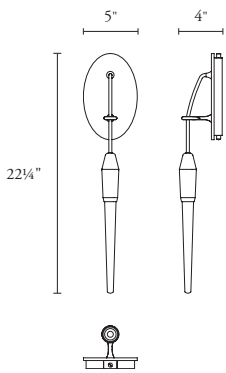

B O Y D

ICICLE DROP SCONCES

#10540 AND #10541

SHOWN IN POLISHED NICKEL, CHARCOAL CORD
AND FROSTED GLASS

10540 Icicle Drop Sconce

Height	Width	Projection	Net Wt.
22¼"	5"	5¼"	5 lbs
565 mm	127 mm	133 mm	2.3 kg

Oval backplate: 5" x 8"; 127 x 203 mm

Center of outlet box to top of fixture: 4"; 102 mm

For ADA compliance, height of center of outlet box above finished floor: 98¼"; 2496 mm

UL listed (or equivalent) for damp locations

SPECIALTY FINISHES

- Polished Nickel
- Satin Nickel

OPTIONAL

- LED Dimming

10541 Icicle Drop ADA Sconce

Height	Width	Projection	Net Wt.
22¼"	5"	4"	5 lbs
565 mm	127 mm	102 mm	2.3 kg

Oval backplate: 5" x 8"; 127 x 203 mm

Center of outlet box to top of fixture: 4"; 102 mm

ADA compliant at any mounting height

UL listed (or equivalent) for damp locations

REQUIRED INFORMATION

- Hanging element: clear or etched crystal-like glass
- Cord Options: Charcoal, Navy Blue, Dark Olive, Red, Silver, Warm Tan or Black