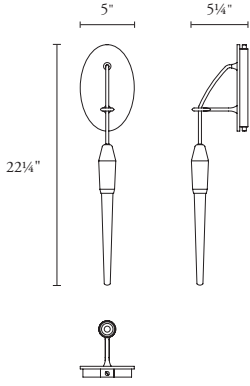

B O Y D

ICICLE DROP SCONCES

#10540 AND #10541

SHOWN IN POLISHED NICKEL, CHARCOAL CORD
AND FROSTED GLASS

10540 Icicle Drop Sconce

Height	Width	Projection	Net Wt.
22¼"	5"	5¼"	5 lbs
565 mm	127 mm	133 mm	2.3 kg

Oval backplate: 5" x 8"; 127 x 203 mm

Center of outlet box to top of fixture: 4"; 102 mm

For ADA compliance, height of center of outlet box above finished floor: 98¼"; 2496 mm

UL listed (or equivalent) for damp locations

SPECIALTY FINISHES

- Polished Nickel
- Satin Nickel

OPTIONAL

- LED Dimming

10541 Icicle Drop ADA Sconce

Height	Width	Projection	Net Wt.
22¼"	5"	4"	5 lbs
565 mm	127 mm	102 mm	2.3 kg

Oval backplate: 5" x 8"; 127 x 203 mm

Center of outlet box to top of fixture: 4"; 102 mm

ADA compliant at any mounting height

UL listed (or equivalent) for damp locations

REQUIRED INFORMATION

- Hanging element: clear or etched crystal-like glass
- Cord Options: Charcoal, Navy Blue, Dark Olive, Red, Silver, Warm Tan or Black