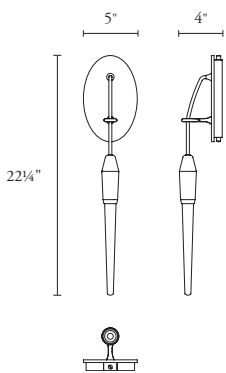

B O Y D

ICICLE DROP SCONCES

#10540 AND #10541

SHOWN IN SATIN BRASS, WARM TAN CORD AND CLEAR GLASS

10540 Icicle Drop Sconce

Height	Width	Projection	Net Wt.
22¼"	5"	5¼"	5 lbs
565 mm	127 mm	133 mm	2.3 kg

Oval backplate: 5" x 8"; 127 x 203 mm

Center of outlet box to top of fixture: 4"; 102 mm

For ADA compliance, height of center of outlet box above finished floor: 98¼"; 2496 mm

UL listed (or equivalent) for damp locations

REQUIRED INFORMATION

SPECIALTY FINISHES

- Polished Nickel
- Satin Nickel

OPTIONAL

- LED Dimming

10541 Icicle Drop ADA Sconce

Height	Width	Projection	Net Wt.
22¼"	5"	4"	5 lbs
565 mm	127 mm	102 mm	2.3 kg

Oval backplate: 5" x 8"; 127 x 203 mm

Center of outlet box to top of fixture: 4"; 102 mm

ADA compliant at any mounting height

UL listed (or equivalent) for damp locations

REQUIRED INFORMATION

- Hanging element: clear or etched crystal-like glass
- Cord Options: Charcoal, Dark Olive, Red, Silver, Warm Tan or Black