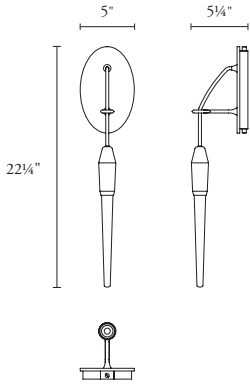

B O Y D

ICICLE DROP SCONCES

#10540 AND #10541

SHOWN IN SATIN BRASS, WARM TAN CORD AND CLEAR GLASS

10540 Icicle Drop Sconce

Height	Width	Projection	Net Wt.
22¼"	5"	5¼"	5 lbs
565 mm	127 mm	133 mm	2.3 kg

Oval backplate: 5" x 8"; 127 x 203 mm

Center of outlet box to top of fixture: 4"; 102 mm

For ADA compliance, height of center of outlet box above finished floor: 98¼"; 2496 mm

UL listed (or equivalent) for damp locations

REQUIRED INFORMATION

SPECIALTY FINISHES

- Polished Nickel
- Satin Nickel

OPTIONAL

- LED Dimming

10541 Icicle Drop ADA Sconce

Height	Width	Projection	Net Wt.
22¼"	5"	4"	5 lbs
565 mm	127 mm	102 mm	2.3 kg

Oval backplate: 5" x 8"; 127 x 203 mm

Center of outlet box to top of fixture: 4"; 102 mm

ADA compliant at any mounting height

UL listed (or equivalent) for damp locations

REQUIRED INFORMATION

- Hanging element: clear or etched crystal-like glass
- Cord Options: Charcoal, Dark Olive, Red, Silver, Warm Tan or Black