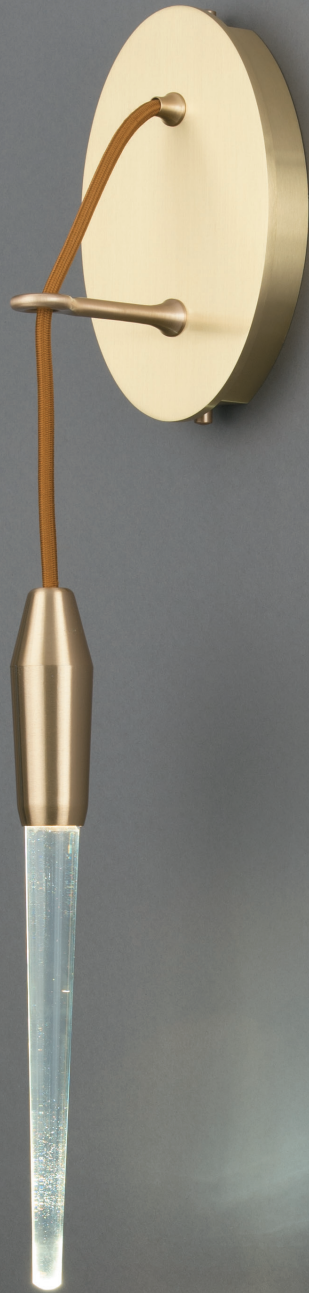

B O Y D

ICICLE DROP SCONCES

#10540 AND #10541

SHOWN IN SATIN BRASS, WARM TAN CORD AND CLEAR GLASS

10540 Icicle Drop Sconce

Height	Width	Projection	Net Wt.
22¼"	5"	5¼"	5 lbs
565 mm	127 mm	133 mm	2.3 kg

Oval backplate: 5" x 8"; 127 x 203 mm

Center of outlet box to top of fixture: 4"; 102 mm

For ADA compliance, height of center of outlet box above finished floor: 98¼"; 2496 mm

UL listed (or equivalent) for damp locations

REQUIRED INFORMATION

- Hanging element: clear or etched crystal-like glass
- Cord Options: Charcoal, Dark Olive, Red, Silver, Warm Tan or Black

LAMPING

LED

- 3w max
- Voltage 120 (non-dimming)
- Standard 2700°K/90+ CRI
- ≈ 200 Fixture Lumens
- 277v available on dimmable sconce
- Lamp included with fixture

SPECIALTY FINISHES

- Polished Nickel
- Satin Nickel

OPTIONAL

- LED Dimming

10541 Icicle Drop ADA Sconce

Height	Width	Projection	Net Wt.
22¼"	5"	4"	5 lbs
565 mm	127 mm	102 mm	2.3 kg

Oval backplate: 5" x 8"; 127 x 203 mm