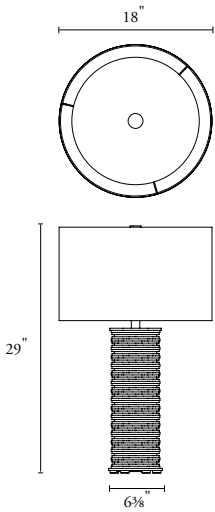

B O Y D

SOLAS  
TABLE LAMP

#10564

SHOWN IN SATIN BRASS

**10564 Solas  
Table Lamp**

Height	Width	Base	Net Wt.
29"	18"	6 <sup>3</sup> / <sub>8</sub> "	29 lbs
737 mm	457 mm	158 mm	55 kg

Round Shade: 18" x 18" x 11";  
457 x 457 x 279 mm

UL listed (or equivalent)

Top Diffuser: frosted pyrex glass

Optional: bolt-down (upcharge)

**REQUIRED INFORMATION**

- Shade: Mushroom Pinwale Silk or White Woven Linen

**LAMPING**

Three-way socket switch controls lamp in the light column and shade. Illuminate a single lamp or utilize both simultaneously to maximize light output.

**Shade  
Incandescent**

- One, Medium base, A-21, 150w max
- Compatible with LED Screw-in lamps

Lamp not included with fixture

**Light column**

- Medium base
- LED Screw-in lamp included

**SPECIALTY  
FINISHES**