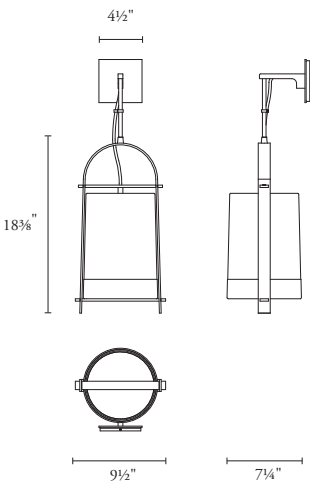

Shade: 7¹/₄" x 7³/₄" x 11"; 184 x 197 x 279 mm
 Canopy: 6" sq; 152 mm
 UL listed (or equivalent) for damp locations
 Shade: white rayon/acetate blend with 2¹/₂" external opaque banding
 Top and bottom diffusers: white acrylic
 Cord management clip provided

Shade: 9¹/₄" x 10" x 15¹/₄"; 235 x 254 x 387 mm
 Canopy: 6" sq; 152 mm
 UL listed (or equivalent) for damp locations
 Shade: white rayon/acetate blend with 2¹/₂" external opaque banding
 Top and bottom diffusers: white acrylic
 Cord management clip provided

Lamp not included with fixture

STANDARD FINISHES

- Antiqued Boyd Brass
- Blackened Brass
- Satin Brass
- Gossamer Gold

SPECIALTY FINISHES

- Satin Nickel

10605 To-Ji Sconce

Overall Height	Frame Height	Width	Projection	Net Wt.
Specify	18 ³ / ₈ " 467 mm	9 ¹ / ₂ " 241 mm	8 ⁵ / ₈ " 219 mm	9 lbs 4.1 kg

Shade: 7¹/₄" x 7³/₄" x 11"; 184 x 197 x 279 mm
 Backplate: 4¹/₂" sq; 114 mm
 Center of outlet box to top of fixture: 2¹/₂"; 64 mm
 UL listed (or equivalent) for damp locations
 Shade: white rayon/acetate blend with 2¹/₂" external opaque banding
 Top and bottom diffusers: white acrylic
 Cord management clip provided