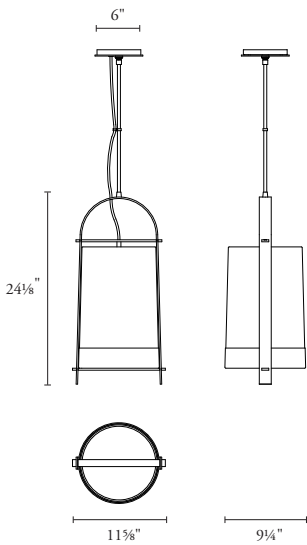

Shade: 7¹/₄" x 7³/₄" x 11"; 184 x 197 x 279 mm
 Canopy: 6" sq; 152 mm
 UL listed (or equivalent) for damp locations
 Shade: white rayon/acetate blend with 2¹/₂" external opaque banding
 Top and bottom diffusers: white acrylic
 Cord management clip provided

Lamp not included with fixture

STANDARD FINISHES

- Antiqued Boyd Brass
- Blackened Brass
- Satin Brass
- Gossamer Gold

SPECIALTY FINISHES

- Satin Nickel

10602 To-Ji Pendant II

Overall Height	Frame Height	Width	Net Wt.
Specify	24 ¹ / ₈ " 613 mm	11 ⁵ / ₈ " 295 mm	11 lbs 5 kg

Shade: 9¹/₄" x 10" x 15¹/₄"; 235 x 254 x 387 mm
 Canopy: 6" sq; 152 mm
 UL listed (or equivalent) for damp locations
 Shade: white rayon/acetate blend with 2¹/₂" external opaque banding
 Top and bottom diffusers: white acrylic
 Cord management clip provided

Shade: 7¹/₄" x 7³/₄" x 11"; 184 x 197 x 279 mm
 Backplate: 4¹/₂" sq; 114 mm
 Center of outlet box to top of fixture: 2¹/₂"; 64 mm
 UL listed (or equivalent) for damp locations
 Shade: white rayon/acetate blend with 2¹/₂" external opaque banding
 Top and bottom diffusers: white acrylic
 Cord management clip provided