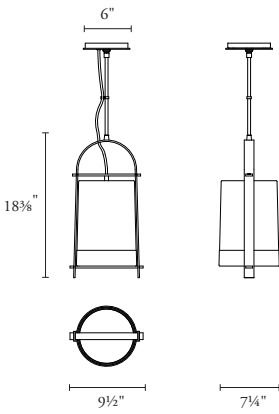

B O Y D

TO - JI
PENDANT
I AND II

#10601 AND #10602

SHOWN IN SATIN BRASS AND RED CORD

10601 To-Ji Pendant I

Overall Height	Frame Height	Width	Net Wt.
Specify	18 ³ / ₈ " 467 mm	9 ¹ / ₂ " 241 mm	10 lbs 4.5 kg

Shade: 7¹/₄" x 7³/₄" x 11"; 184 x 197 x 279 mm
 Canopy: 6" sq; 152 mm
 UL listed (or equivalent) for damp locations
 Shade: white rayon/acetate blend with 2¹/₂" external opaque banding
 Top and bottom diffusers: white acrylic
 Cord management clip provided

Shade: 9¹/₄" x 10" x 15¹/₄"; 235 x 254 x 387 mm
 Canopy: 6" sq; 152 mm
 UL listed (or equivalent) for damp locations
 Shade: white rayon/acetate blend with 2¹/₂" external opaque banding
 Top and bottom diffusers: white acrylic
 Cord management clip provided

Shade: 7¹/₄" x 7³/₄" x 11"; 184 x 197 x 279 mm
 Backplate: 4¹/₂" sq; 114 mm
 Center of outlet box to top of fixture: 2¹/₂"; 64 mm
 UL listed (or equivalent) for damp locations
 Shade: white rayon/acetate blend with 2¹/₂" external opaque banding
 Top and bottom diffusers: white acrylic
 Cord management clip provided