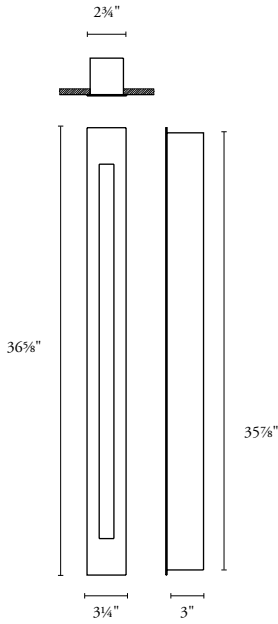

**10627 Sunbeam
LED In-Wall**

Height	Width	Projection	Net Wt.
36⁵/₈"	3¹/₄"	1¹/₈"	13 lbs
930 mm	83 mm	3 mm	5.9 kg

Backbox: 2³/₄" W x 35⁷/₈" H x 3" D;
70 mm x 911 mm x 76 mm

Center of outlet box to top of fixture:
18¹/₄"; 464 mm

Backbox: matte black

Outer frame: available in White Primer for painting (standard), or blackened (upcharge)

Horizontal or vertical mounting

This fixture requires recessed mounting. See full installation instructions for mounting details.

ADA compliant at all mounting heights

UL listed (or equivalent) for damp locations

LAMPING

LED

- 27 total watts
- Standard 2700K/90+ CRI
- Universal 120v-277v
- ≈ 900 Fixture Lumens
- Lamps included with fixture

Fixture can be dimmed using 0-10v low voltage dimming controls and wiring

STANDARD FINISHES

Outer Frame

- White primer

Interior

- Sterling Gold
- Sunbeam Gold

OPTIONAL

Outer Frame

- Blackened

Interior

- 22k Yellow Gold
- 12k White Gold