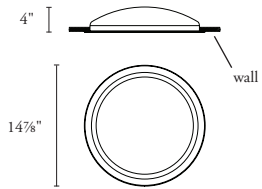

B O Y D

P O R T A L L E D I N - W A L L

#10656, #10657

SHOWN IN WHITE PRIMER AND YELLOW GOLD LEAF

10656 Portal Sconce I

Diameter	Overall Depth	Net Wt.
10 ⁷ / ₈ "	3 ⁵ / ₈ "	3 lbs
276 mm	92 mm	1.3 kg

UL listed (or equivalent) for damp locations
 This fixture requires recessed mounting. See full installation instructions for mounting details.
 Trim Ring; available in White Primer for painting (standard), or in Blackened Steel (upcharge)
 ADA compliant at all mounting heights

LAMPING

- LED**
- 21 total watts
 - Standard 3000K/90+ CRI
 - Universal 120v-277v
 - ≈ 1,050 Fixture Lumens
 - Lamps included with fixture

Fixture can be dimmed using 0-10v low voltage dimming controls and wiring.

STANDARD FINISHES

- Trim Ring**
- White Primer
- Interior Bowl**
- Matte White
 - Sterling Gold

OPTIONAL

- Trim Ring**
- Blackened Steel
- Interior Bowl**
- 22k Yellow Gold
 - 12k White Gold
 - Aluminum Leaf

10657 Portal Sconce II

Diameter	Overall Depth	Net Wt.
14 ⁷ / ₈ "	4"	4 lbs
378 mm	102 mm	1.8 kg

UL listed (or equivalent) for damp locations
 This fixture requires recessed mounting. See full installation instructions for mounting details.
 Trim Ring; available in White Primer for painting (standard), or in Blackened Steel (upcharge)
 ADA compliant at all mounting heights