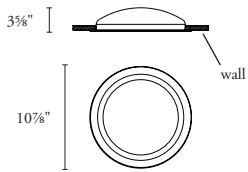

B O Y D

P O R T A L L E D I N - W A L L

#10656, #10657

SHOWN IN WHITE PRIMER AND YELLOW GOLD LEAF

10656 Portal Sconce I

Diameter	Overall Depth	Net Wt.
10 ⁷ / ₈ "	3 ⁵ / ₈ "	3 lbs
276 mm	92 mm	1.3 kg

UL listed (or equivalent) for damp locations
 This fixture requires recessed mounting. See full installation instructions for mounting details.
 Trim Ring; available in White Primer for painting (standard), or in Blackened Steel (upcharge)
 ADA compliant at all mounting heights

STANDARD FINISHES

- Trim Ring**
- White Primer
- Interior Bowl**
- Matte White
 - Sterling Gold

OPTIONAL

- Trim Ring**
- Blackened Steel
- Interior Bowl**
- 22k Yellow Gold
 - 12k White Gold
 - Aluminum Leaf

10657 Portal Sconce II

Diameter	Overall Depth	Net Wt.
14 ⁷ / ₈ "	4"	4 lbs
378 mm	102 mm	1.8 kg

UL listed (or equivalent) for damp locations
 This fixture requires recessed mounting. See full installation instructions for mounting details.
 Trim Ring; available in White Primer for painting (standard), or in Blackened Steel (upcharge)
 ADA compliant at all mounting heights