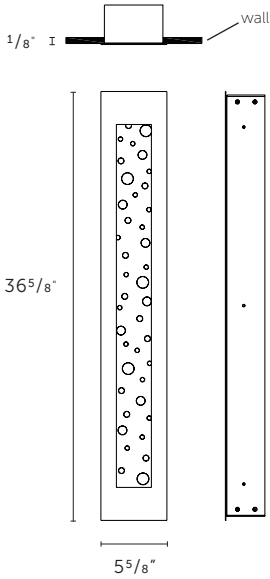

B O Y D

ELEMENTS: WATER
LED IN-WALL

#10675

SHOWN IN WHITE PRIMED FRAME

10675 Elements: Water LED In-Wall 3'

Height	Width	Projection	Net Wt.
36 ⁵ / ₈ "	5 ⁵ / ₈ "	1/ ₈ "	16 lbs
930 mm	143 mm	3 mm	7.3 kg

Backbox: 5" H x 36" W x 3¹/₄" D;
127 mm x 914 mm x 83 mm

Center of outlet box to top of fixture:
18¹/₄"; 464 mm

Reflector: Mirrored panel with clear half-spheres

Cover Lens: Two-way mirror

Combination of mirrored panel and two-way mirrored cover lens creates an infinity reflection

Fixture can be dimmed using 0-10v low-voltage dimming controls and wiring

STANDARD FINISHES

- Outer Frame**
- White Primer

OPTIONAL

- Outer Frame**
- Blackened

10675 Elements: Water LED In-Wall 4'

Height	Width	Projection	Net Wt.
48 ⁵ / ₈ "	5 ⁵ / ₈ "	1/ ₈ "	21 lbs
1235 mm	143 mm	3 mm	9.5 kg

Backbox: 5" H x 48" W x 3¹/₄" D;
127 mm x 1219 mm x 83 mm

Center of outlet box to top of fixture:
24¹/₄"; 616 mm

Reflector: Mirrored panel with clear half-spheres

Cover Lens: Two-way mirror

Combination of mirrored panel and two-way mirrored cover lens creates an infinity reflection