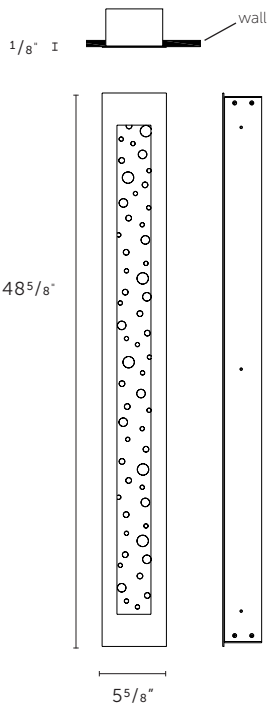

B O Y D

ELEMENTS: WATER
LED IN-WALL

#10675

SHOWN IN WHITE PRIMED FRAME

10675 Elements: Water LED In-Wall 3'

Height	Width	Projection	Net Wt.
36 ⁵ / ₈ "	5 ⁵ / ₈ "	1/ ₈ "	16 lbs
930 mm	143 mm	3 mm	7.3 kg

Backbox: 5" H x 36" W x 3¹/₄" D;
127 mm x 914 mm x 83 mm

Center of outlet box to top of fixture:
18¹/₄"; 464 mm

Reflector: Mirrored panel with clear half-spheres

Cover Lens: Two-way mirror

Combination of mirrored panel and two-way mirrored cover lens creates an infinity reflection

Fixture can be dimmed using 0-10v low-voltage dimming controls and wiring

STANDARD FINISHES

- Outer Frame**
- White Primer

OPTIONAL

- Outer Frame**
- Blackened

10675 Elements: Water LED In-Wall 4'

Height	Width	Projection	Net Wt.
48 ⁵ / ₈ "	5 ⁵ / ₈ "	1/ ₈ "	21 lbs
1235 mm	143 mm	3 mm	9.5 kg

Backbox: 5" H x 48" W x 3¹/₄" D;
127 mm x 1219 mm x 83 mm

Center of outlet box to top of fixture:
24¹/₄"; 616 mm

Reflector: Mirrored panel with clear half-spheres

Cover Lens: Two-way mirror

Combination of mirrored panel and two-way mirrored cover lens creates an infinity reflection