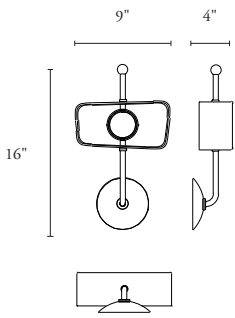

Backplate: 5" D; 117 mm  
 Cast Form: 4 1/2" H x 9 1/2" W; 144 mm x 214 mm  
 Center of outlet box to top of fixture: 13 1/2"; 343 mm  
 UL listed (or equivalent) for damp locations  
 Can be mounted with stem pointing up or pointing down

**OPTIONAL**

- Inside Cast Forms**
- 12k White Gold Leaf
  - 22k Yellow Gold Leaf
- Lamping**
- LED Dimming

**10686 Totem Sconce Trapezoid**

Height	Width	Projection	Net Wt. (Cu/Al)
16"	9"	4"	6 lbs
406 mm	229 mm	102 mm	2.7 kg

Backplate: 5 1/2" D; 127 mm  
 Cast Form: 4 1/2" H x 9" W; 114 mm x 229 mm  
 Center of outlet box to top of fixture: 13 1/2"; 345 mm  
 UL listed (or equivalent) for damp locations  
 Can be mounted with stem pointing up or pointing down  
 If ordered as a pair, one fixture will be a mirror image of the one shown

Backplate: 17 1/4" H x 5 1/2" W; 438 mm x 140 mm  
 Center of outlet box to top of fixture: 13 5/8"; 346 mm  
 UL listed (or equivalent) for damp locations

**LAMPING**

**LED**

- 3000°K / 90+ CRI
- 120v (non-dimming); 277v available on dimmable sconce
- 2 watts max
- ~175 fixture lumens
- Lamp included with fixture