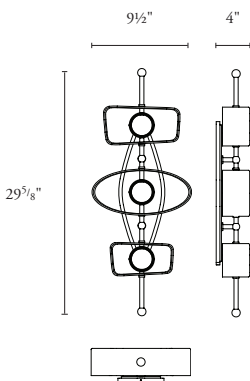

Backplate: 5" D; 117 mm  
 Cast Form: 4 1/2" H x 9 1/2" W; 144 mm x 214 mm  
 Center of outlet box to top of fixture: 13 1/2"; 343 mm  
 UL listed (or equivalent) for damp locations  
 Can be mounted with stem pointing up or pointing down

Backplate: 5 1/2" D; 127 mm  
 Cast Form: 4 1/2" H x 9" W; 114 mm x 229 mm  
 Center of outlet box to top of fixture: 13 1/2"; 345 mm  
 UL listed (or equivalent) for damp locations  
 Can be mounted with stem pointing up or pointing down  
 If ordered as a pair, one fixture will be a mirror image of the one shown

**OPTIONAL**

- Inside Cast Forms**
- 12k White Gold Leaf
  - 22k Yellow Gold Leaf
- Lamping**
- LED Dimming

**10687 Totem Triple Sconce**

Height	Width	Projection	Net Wt. (Cu/Al)
29 5/8"	9 1/2"	4"	14 lbs
752 mm	241 mm	102 mm	6.4kg

Backplate: 17 1/4" H x 5 1/2" W; 438 mm x 140 mm  
 Center of outlet box to top of fixture: 13 5/8"; 346 mm  
 UL listed (or equivalent) for damp locations

**LAMPING**

**LED**

- 3000°K / 90+ CRI
- 120v (non-dimming); 277v available on dimmable sconce
- 2 watts max
- ~175 fixture lumens
- Lamp included with fixture