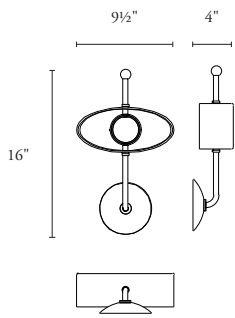

B O Y D

TOTEM TRIPLE SCONCE

#10687

FIXTURE SHOWN IN CLOUD

WITH 22K YELLOW GOLD LEAF INSIDE CAST FORMS

**10685 Totem Sconce Oval**

Height	Width	Projection	Net Wt. (Cu/Al)
16"	9 1/2"	4"	6 lbs
406 mm	241 mm	102 mm	2.7 kg

Backplate: 5" D; 117 mm  
 Cast Form: 4 1/2" H x 9 1/2" W; 144 mm x 214 mm  
 Center of outlet box to top of fixture: 13 1/2"; 343 mm  
 UL listed (or equivalent) for damp locations  
 Can be mounted with stem pointing up or pointing down

Backplate: 5 1/2" D; 127 mm  
 Cast Form: 4 1/2" H x 9" W; 114 mm x 229 mm  
 Center of outlet box to top of fixture: 13 1/2"; 345 mm  
 UL listed (or equivalent) for damp locations  
 Can be mounted with stem pointing up or pointing down  
 If ordered as a pair, one fixture will be a mirror image of the one shown

Backplate: 17 1/4" H x 5 1/2" W; 438 mm x 140 mm  
 Center of outlet box to top of fixture: 13 5/8"; 346 mm  
 UL listed (or equivalent) for damp locations

**LAMPING**

**LED**

- 3000°K / 90+ CRI
- 120v (non-dimming); 277v available on dimmable sconce
- 2 watts max
- ~175 fixture lumens
- Lamp included with fixture