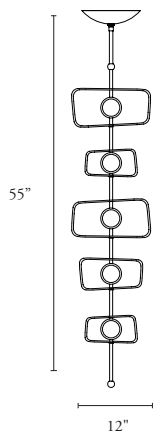

LED

- 10 total watts, Standard
- ≈ 700 Fixture Lumens

Cast Form: Trapezoid