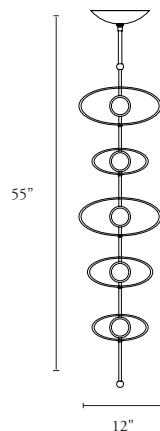

### 10688 Totem 3 Pendant

Specify Cast Form: Trapezoid, Oval or Mixed

Height	Width	Net Wt.
39"	11½"	12-14 lbs
991 mm	292 mm	5½ - 6½ kg

### LED

- 6 total watts, Standard
- ≈ 420 Fixture Lumens

Cast Form: Trapezoid

Cast Form: Oval

Cast Form: Mixed

### 10689 Totem 5 Pendant

Specify Cast Form: Trapezoid, Oval or Mixed

Height	Width	Net Wt.
55"	12"	18-22 lbs
1397 mm	305 mm	8-10 kg

### LED

- 10 total watts, Standard
- ≈ 700 Fixture Lumens

Cast Form: Trapezoid

Cast Form: Oval

Cast Form: Mixed