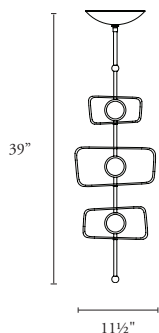

GENERAL INFO FOR ALL

- Canopy: 8½" D x 2" H; 216 mm x 51 mm
- UL listed (or equivalent) for damp locations
- CE Approved version available upon special request (no upcharge)

REQUIRED INFORMATION

- Cast Form (Trapezoid, Oval or Mixed)

LAMPING FOR ALL

LED

- 3000°K / 90+ CRI
- Universal 120v-277v
- Lamp included with fixture

The LED lamps standard in this fixture can be dimmed using 0-10v low-voltage dimming controls and wiring.

CE Approved version available upon special request (no upcharge)

STANDARD FINISHES

Fixture

- Cloud
- Coal

Inside Cast Forms

- Cloud (only available when Fixture is finished in Cloud)

OPTIONAL

Inside Cast Forms

- 12k White Gold Leaf
- 22k Yellow Gold Leaf

10688 Totem 3 Pendant

Specify Cast Form: Trapezoid, Oval or Mixed

Height	Width	Net Wt.
39"	11½"	12-14 lbs
991 mm	292 mm	5½ - 6½ kg

LED

- 6 total watts, Standard
- ≈ 420 Fixture Lumens

Cast Form: Trapezoid