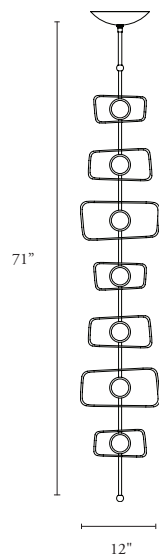

LED

- 14 total watts, Standard
- ≈ 980 Fixture Lumens

Cast Form: Trapezoid