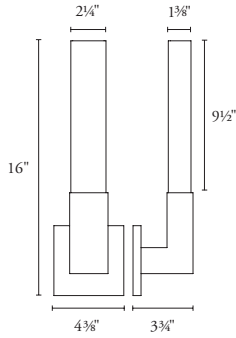

B O Y D

LINEA SCONCE

#47000

SHOWN IN GOSSAMER ALUMINUM

47000 Linea Sconce

Height	Width	Projection	Net Wt.
16"	4 ³ / ₈ "	3 ³ / ₄ "	3 lbs
406 mm	111 mm	95 mm	1.4 kg

16"	4 ³ / ₈ "	3 ³ / ₄ "	3 lbs
406 mm	111 mm	95 mm	1.4 kg

Backplate: 4³/₈" square; 111 mm

Diffuser: 9¹/₂" H x 2¹/₄" W x 1³/₈" D;
241 x 57 x 35 mm

Center of outlet box to top of fixture:
13³/₄"; 349 mm

ADA compliant at any mounting height

UL listed (or equivalent) for damp locations