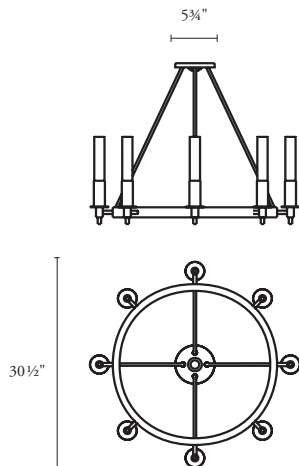

10070 Mercury I Chandelier, 8-Arm