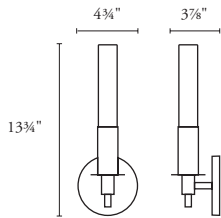

B O Y D

MERCURY SCONCE
I AND LG

#9982 AND #9984

SHOWN IN SATIN NICKEL AND POLISHED NICKEL

**9984 Mercury I
LG Sconce**

Height	Width	Projection	Net Wt.
17 1/2" 445 mm	4 3/4" 121 mm	3 7/8" 98 mm	4.5 lbs 2 kg

Shade: 2" dia x 10" H; 51 x 254 mm
 Backplate: 4 3/4" dia x 5/8"; 121 x 16 mm
 Center of outlet box to top of fixture:
 15 1/8"; 384 mm
 ADA compliant at any mounting height
 UL listed (or equivalent) for damp locations
 Shade: cased white glass
 Optional: mirror mount modification
 available
 Optional: LED dimming available (upcharge)

STANDARD FINISHES

- Antiqued Boyd Brass
- Blackened Brass
- Polished Brass
- Satin Brass

SPECIALTY FINISHES

- Polished Nickel
- Satin Nickel

OPTIONAL

- LED dimming

**9982 Mercury I
Sconce**

Height	Width	Projection	Net Wt.
13 3/4" 349 mm	4 3/4" 121 mm	3 7/8" 98 mm	3 lbs 1.4 kg

Shade: 1 1/2" dia x 10 3/8" H; 38 x 264 mm
 Backplate: 4 3/4" dia x 5/8"; 121 x 16 mm
 Center of outlet box to top of fixture:
 11 3/8"; 289 mm
 ADA compliant at any mounting height
 UL listed (or equivalent) for damp locations
 Shade: sand etched Pyrex
 Optional: mirror mount modification
 available
 Optional: LED dimming available (upcharge)