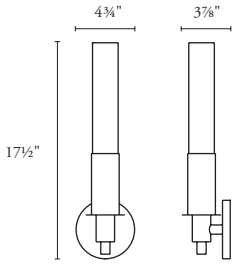

B O Y D

MERCURY SCONCE
I AND LG

#9982 AND #9984

SHOWN IN SATIN NICKEL AND POLISHED NICKEL

**9984 Mercury I
LG Sconce**

Height	Width	Projection	Net Wt.
17 1/2" 445 mm	4 3/4" 121 mm	3 7/8" 98 mm	4.5 lbs 2 kg

Shade: 2" dia x 10" H; 51 x 254 mm
 Backplate: 4 3/4" dia x 5/8"; 121 x 16 mm
 Center of outlet box to top of fixture:
 15 1/8"; 384 mm
 ADA compliant at any mounting height
 UL listed (or equivalent) for damp locations
 Shade: cased white glass
 Optional: mirror mount modification
 available
 Optional: LED dimming available (upcharge)

STANDARD FINISHES

- Antiqued Boyd Brass
- Blackened Brass
- Polished Brass
- Satin Brass

SPECIALTY FINISHES

- Polished Nickel
- Satin Nickel

OPTIONAL

- LED dimming

**9982 Mercury I
Sconce**

Height	Width	Projection	Net Wt.
13 3/4" 349 mm	4 3/4" 121 mm	3 7/8" 98 mm	3 lbs 1.4 kg

Shade: 1 1/2" dia x 10 3/8" H; 38 x 264 mm
 Backplate: 4 3/4" dia x 5/8"; 121 x 16 mm
 Center of outlet box to top of fixture:
 11 3/8"; 289 mm
 ADA compliant at any mounting height
 UL listed (or equivalent) for damp locations
 Shade: sand etched Pyrex
 Optional: mirror mount modification
 available
 Optional: LED dimming available (upcharge)