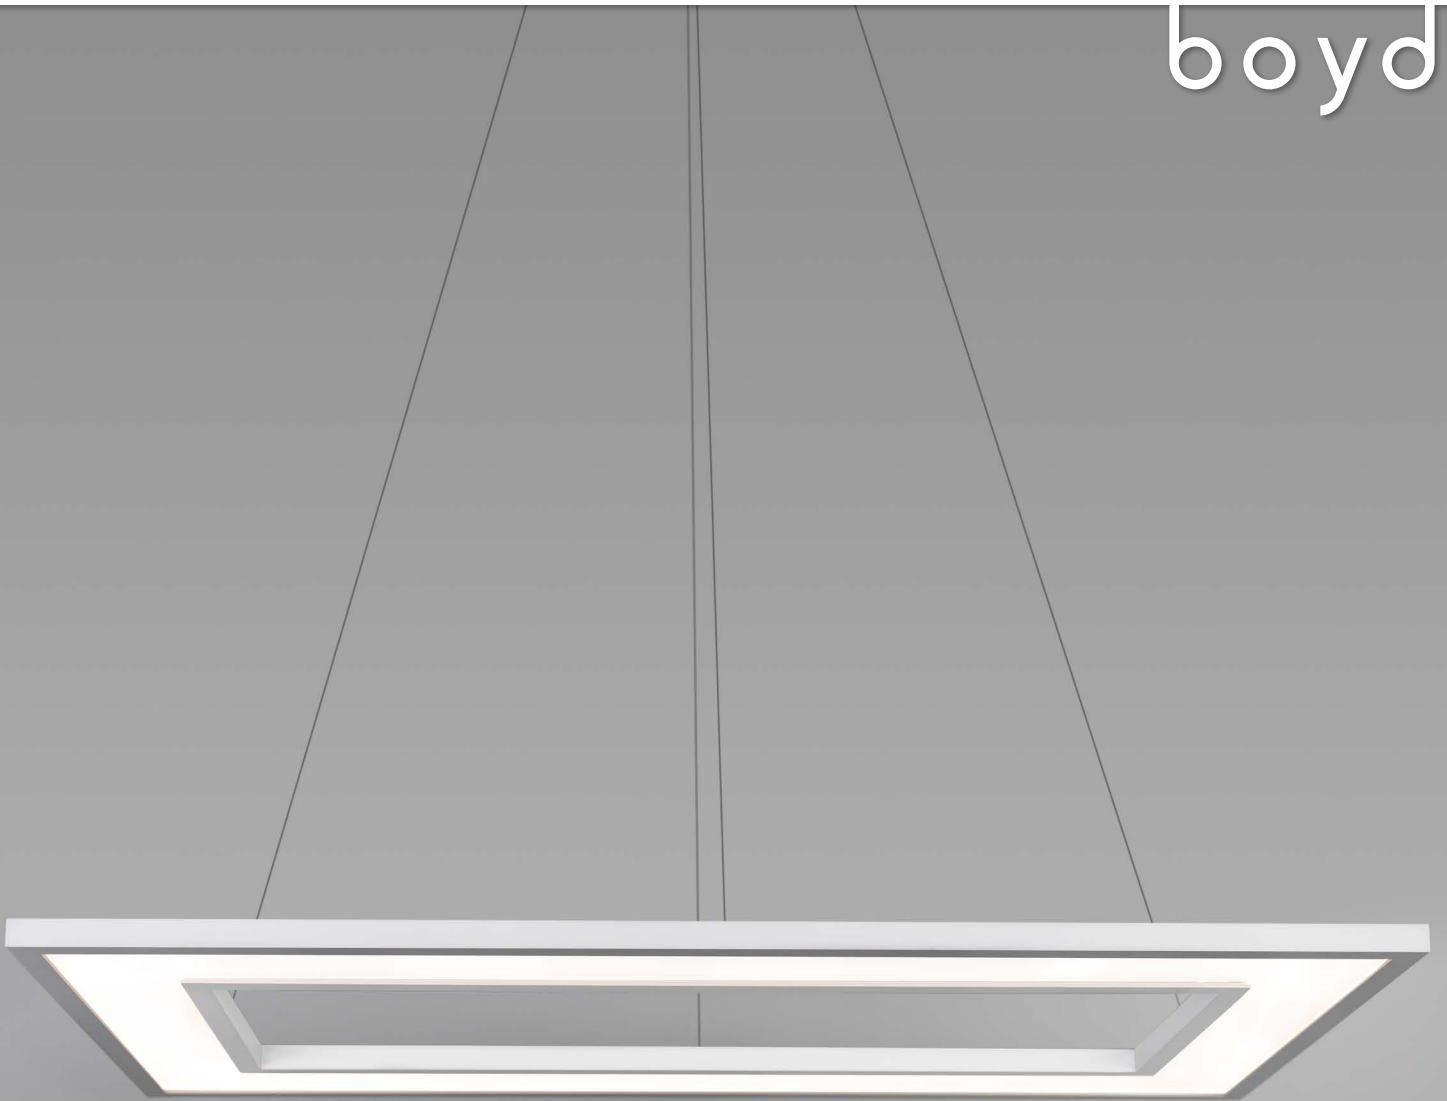

# Ghost Pendant Rectangle

boyd

# Ghost Pendant Rectangle

## MODEL # 10701

Welded with great care is a hand-finished aluminum frame which holds an acrylic diffuser. In the off position, the Ghost is transparent. Turn it on and it becomes opaque. When LEDs illuminate the sides of the acrylic diffuser, light reflects up and down. Ghost is made-to-order by hand in Colorado. Designed by Doyle Crosby.