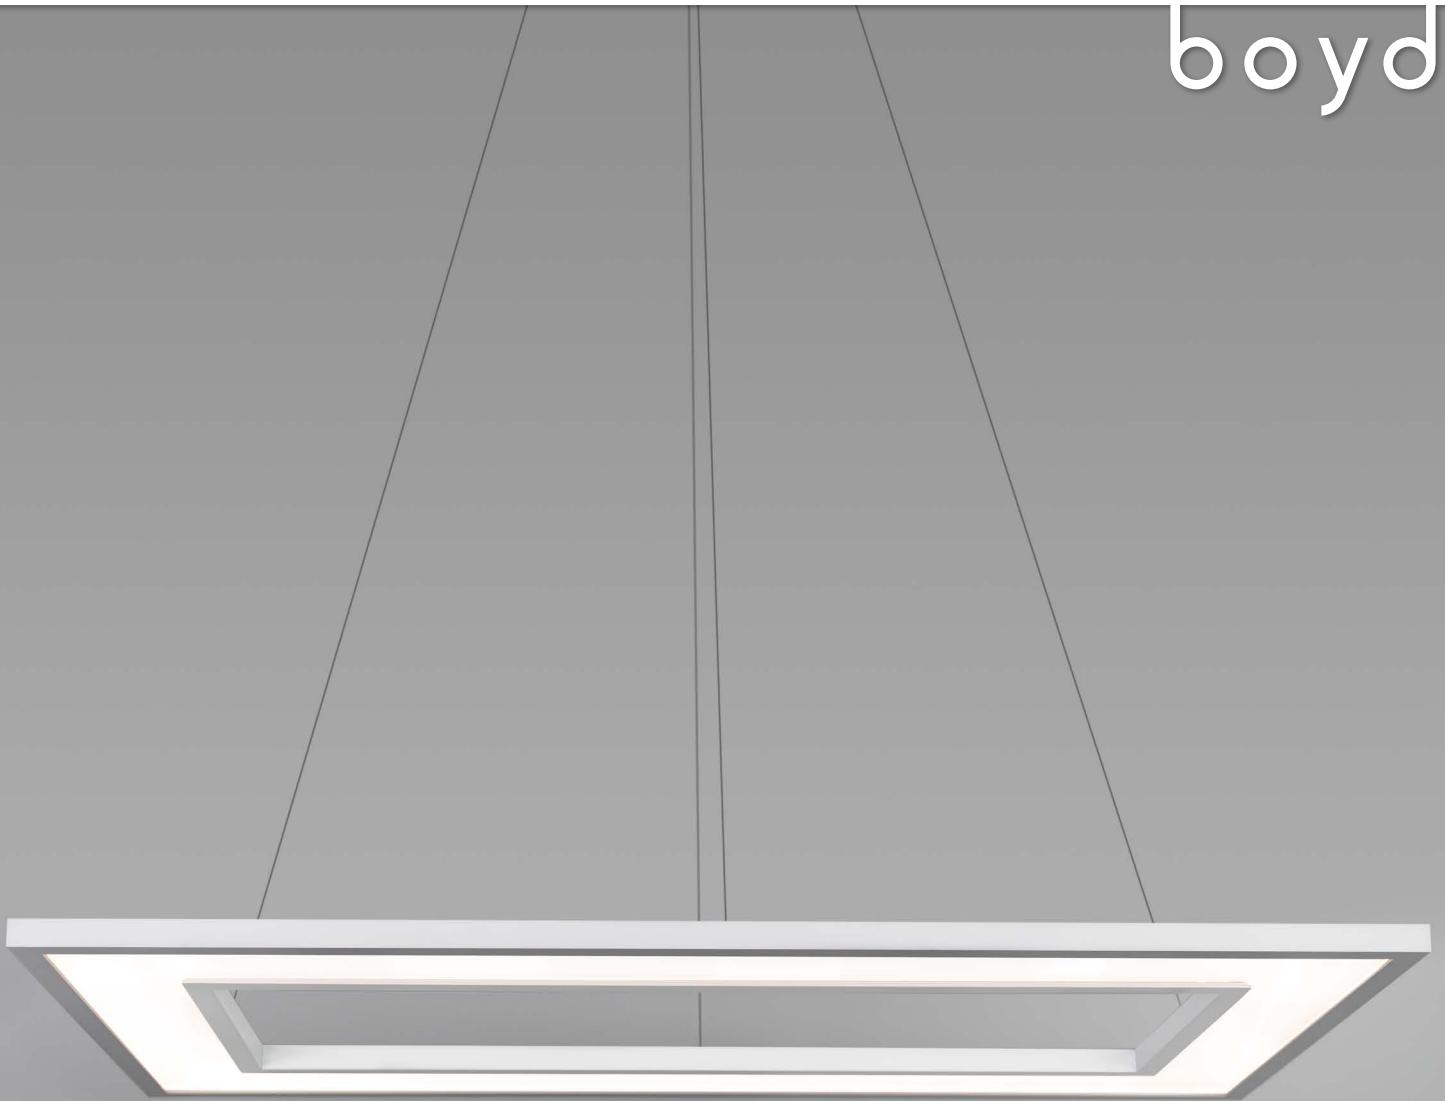

Ghost Pendant Rectangle

boyd

Shown in Satin Aluminum

Ghost Pendant Rectangle

MODEL # 10701

Welded with great care is a hand-finished aluminum frame which holds an acrylic diffuser. In the off position, the Ghost is transparent. Turn it on and it becomes opaque. When LEDs illuminate the sides of the acrylic diffuser, light reflects up and down. Ghost is made-to-order by hand in Colorado. Designed by Doyle Crosby.

MATERIALS

Hand-finished aluminum and acrylic diffuser in micro-etched dots.

FINISHES

Satin Aluminum (shown), Dark Bronze, Black Granite and Cloud.

LAMPING

81 watt LED lamps (included) offer 2700°k or 3500°k, 90+ CRI illumination providing ~6,500 lumens at 120 or 277v. Fixture can be dimmed using 0-10v low-voltage dimming controls and wiring.

DIMENSIONS

W 25.25" x H 1" x L 49"

W 64 cm x H 2.5 cm x L 125 cm

WEIGHT

12 lbs.

5.5 kg

NOTES

- Canopy: W 14" x H 2" x L 8.375" x; 36 cm x 5 cm x 21 cm
- Tunable LEDs coming Fall 2021
- Stainless steel aircraft cables can be minimally adjusted on-site via spring-loaded cable grips.
- Micro-etched: 54% uplight / 46% downlight.
- UL listed (or equivalent) for damp locations