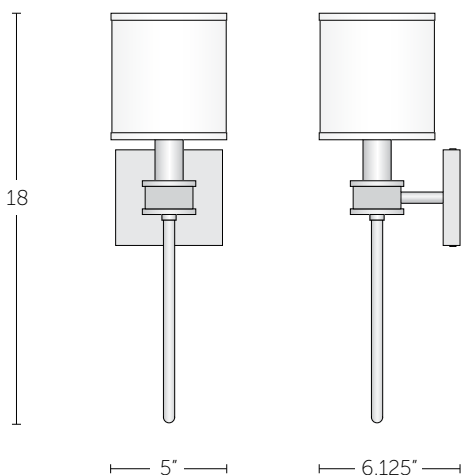

Topanga | Sconce

MODEL # 10471

This customizable sconce is available in six metal finish options. With hubs available in one of five shagreen color options or one of three wood finish options. Designed by Jamie Drake.

MATERIALS

Brass

FINISHES

Antiqued Boyd Brass, Blackened Brass, Polished Brass, Polished Nickel, Satin Brass or Satin Nickel

LAMPING

Incandescent for one, B10, 60w max or equivalent. Compatible with LED Screw-in lamps. Lamp not included with fixture.

DIMENSIONS

W 5" x H 18" x D 6.125"

W 127 mm x H 457 mm x D 156 mm

WEIGHT

5 lbs.

2.3 kg

NOTES

- Screw-on round shade: 5" dia. x 5.5" H (127 mm dia. x 140 mm H)
- Backplate: 4.75" x 4.25" H (121 mm x 108 mm H)
- Center of outlet box to top of fixture: 8" (203 mm)
- For ADA compliance, height of center of outlet box above finished floor: 80.75" (2051 mm)
- UL listed (or equivalent) for damp locations
- Shade: white linen (standard) OR finished metal (upcharge)
- Optional: mirror mount modification available
- Choice of shagreen or wood collar

REQUIRED INFORMATION

Shagreen collar: Charcoal, Chocolate, Peony, Sage Green or Sand. Shagreen is subject to dye lot and cut variations. Wood collar: Grey Cersed Oak, Natural Maple or Natural Walnut