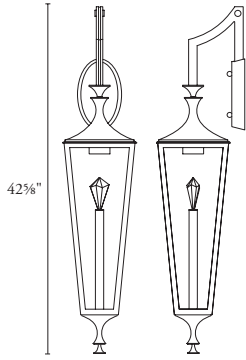

B O Y D

REGENT SCONCE

#E10411

SHOWN IN ANTIQUED BOYD BRASS

E10411 Regent Sconce

Height	Width	Projection	Net Wt.
42 ⁵ / ₈ "	8 ³ / ₄ "	10 ¹ / ₂ "	22 lbs
1083 mm	222 mm	267 mm	10 kg

Oval Backplate: 8" H x 4¹/₂" W; 203 x 114 mm

Center of outlet box to top of fixture: 11³/₈"; 289 mm

For ADA compliance, height of center outlet box above finished floor: 111"; 2819 mm

UL listed (or equivalent) for wet locations

Fixture has an open framework (sans glass)

Canopy: 7" dia x 4" H; 178 x 102 mm

UL listed (or equivalent) for wet locations

Fixture has an open framework (sans glass)

Optional interior powder coat

made with Swarovski® elements

Swarovski® is a registered trademark

Photometric report and ies file available for download at www.boydlighting.com

REQUIRED INFORMATION

- Height Overall: 48" - 66"; 1219 - 1676 mm
- Flame Tip: Swarovski® elements crystal or rock crystal. Color and veining of rock crystal will vary.