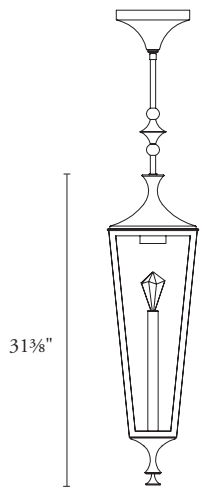

B O Y D

REGENT SCONCE

#E10411

SHOWN IN ANTIQUED BOYD BRASS

E10411 Regent Sconce

Height	Width	Projection	Net Wt.
42 ⁵ / ₈ "	8 ³ / ₄ "	10 ¹ / ₂ "	22 lbs
1083 mm	222 mm	267 mm	10 kg

Oval Backplate: 8" H x 4¹/₂" W; 203 x 114 mm

Center of outlet box to top of fixture: 11³/₈"; 289 mm

For ADA compliance, height of center outlet box above finished floor: 111"; 2819 mm

UL listed (or equivalent) for wet locations

Fixture has an open framework (sans glass)

LED dimmable with electronic low-voltage dimmer switch

STANDARD FINISHES

- Antiqued Boyd Brass
- Blackened Brass

SPECIALTY FINISHES

- Satin Nickel

E10409 Regent Lantern

Height	Width	Frame Height	Net Wt.
Specify	8 ³ / ₄ "	31 ³ / ₈ "	25 lbs
	222 mm	797 mm	11.3 kg

Canopy: 7" dia x 4" H; 178 x 102 mm

UL listed (or equivalent) for wet locations

Fixture has an open framework (sans glass)

Optional interior powder coat

made with Swarovski® elements

Swarovski® is a registered trademark