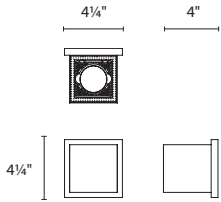

B O Y D

NEAT SCONCE

#10370

SHOWN IN POLISHED NICKEL

**10370 Neat LED
Sconce**

Height	Width	Projection	Net Wt.
4 1/4"	4 1/4"	4"	4 lbs
108 mm	108 mm	102 mm	1.8 kg

Backplate: 4 1/4" square; 108 mm

Center of outlet box to top of fixture:
2 1/8"; 54 mm