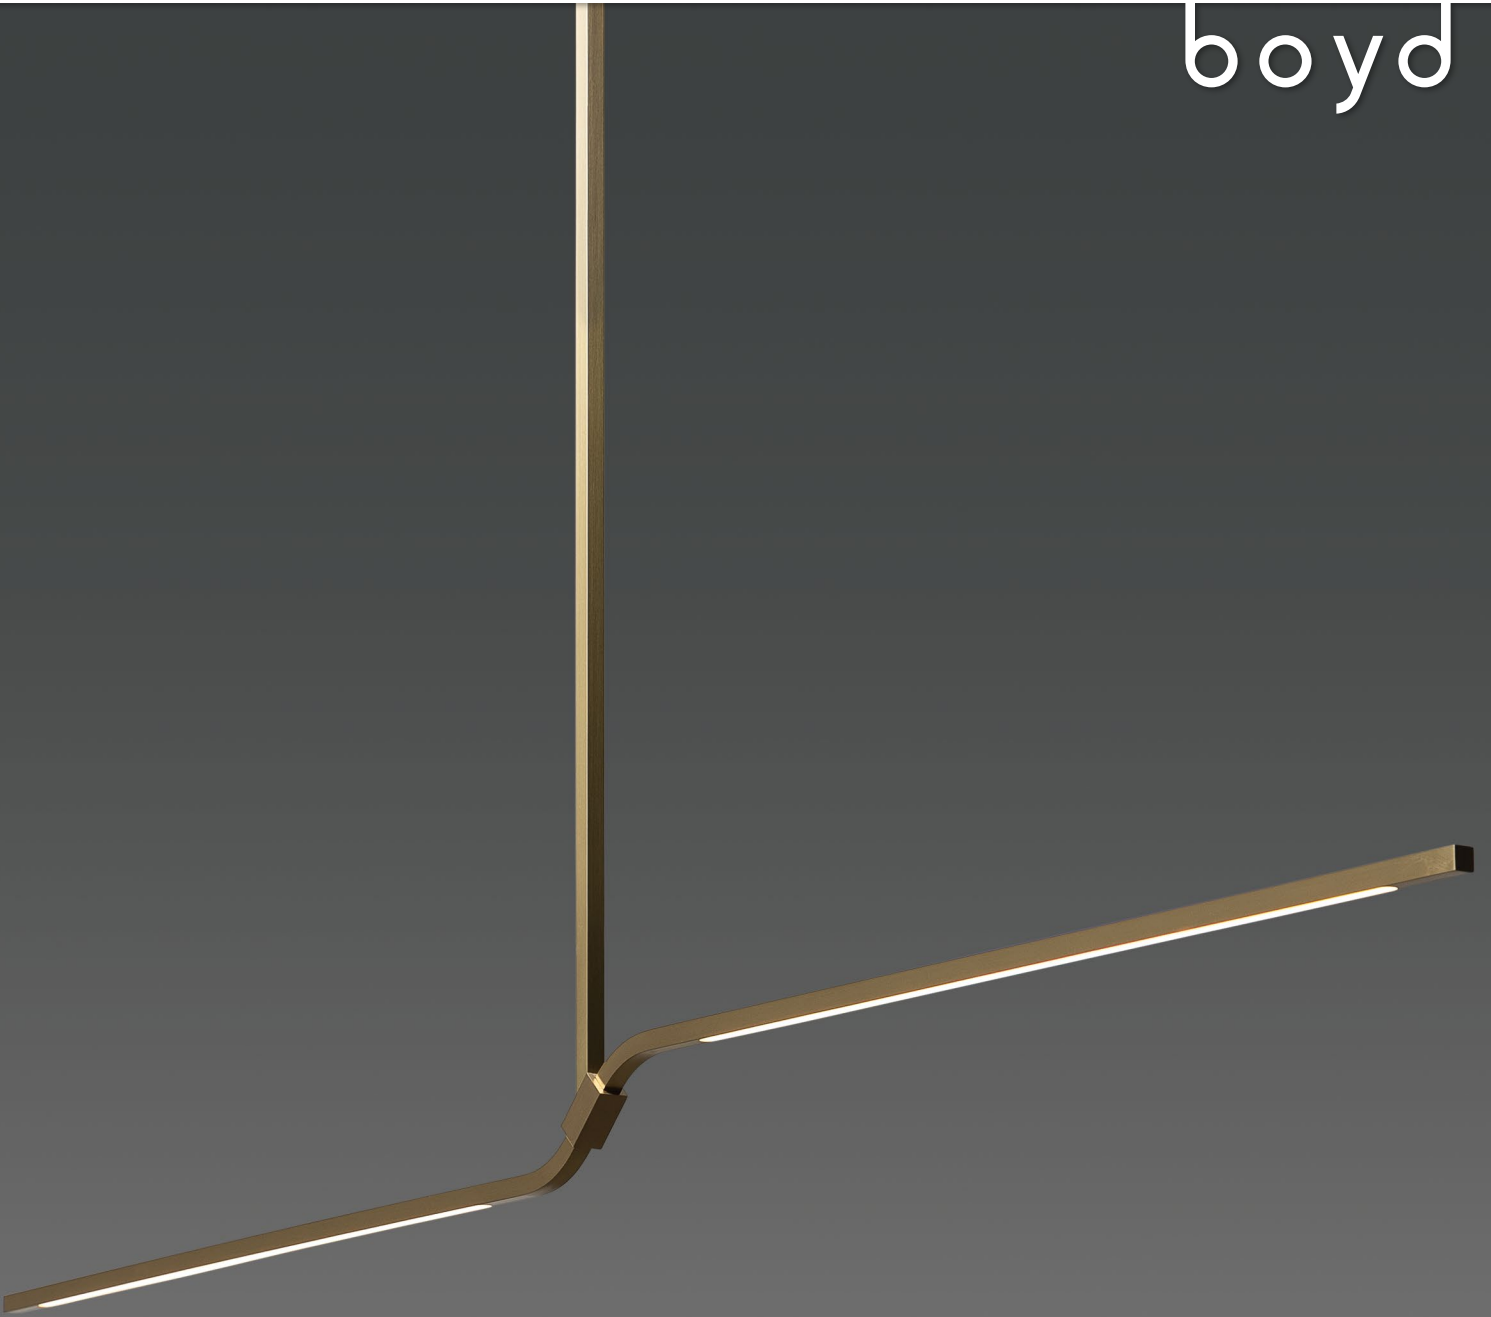

Branch Pendant

boyd

Shown in Satin Brass

Branch Pendant

MODELS #10746 (60"), #10747 (72"), #10748 (84").

The Branch pendant operates on two levels while providing beautiful light for any linear application. Available in three sizes and made-to-order by hand in Colorado. Designed by Schuyler Sweet.

MATERIALS

Hand-finished brass

FINISHES

Antiqued Boyd Brass, Blackened Brass, Earthen Brass, Satin Brass (shown), and Satin Nickel.

LAMPING

60": 43 watt LED lamps (included) offer 2700°k, 3000°k 90+ CRI illumination, providing ~3300 lumens at 120 -277v.

72": 50 watt LED lamps (included) offer 2700°k, 3000°k, 90+ CRI illumination, providing ~3850 lumens at 120 -277v.

84": 50 watt LED lamps (included) offer 2700°k, 3000°k, 90+ CRI illumination, providing ~3850 lumens at 120 -277v.

DIMENSIONS

60": L 60" x W 4.62" x OAH
L 152.4 cm x W 11.8 cm x OAH
72": L 72" x W 4.62" x OAH
L 182.8 cm x W 11.8 cm x OAH

WEIGHT

12 lbs.
5.5 kg.
13 lbs.
5.9 kg.

Canopy: 12.25 x 462" x 162" H
(31.1 cm x 11.7 cm x 4.1 cm)