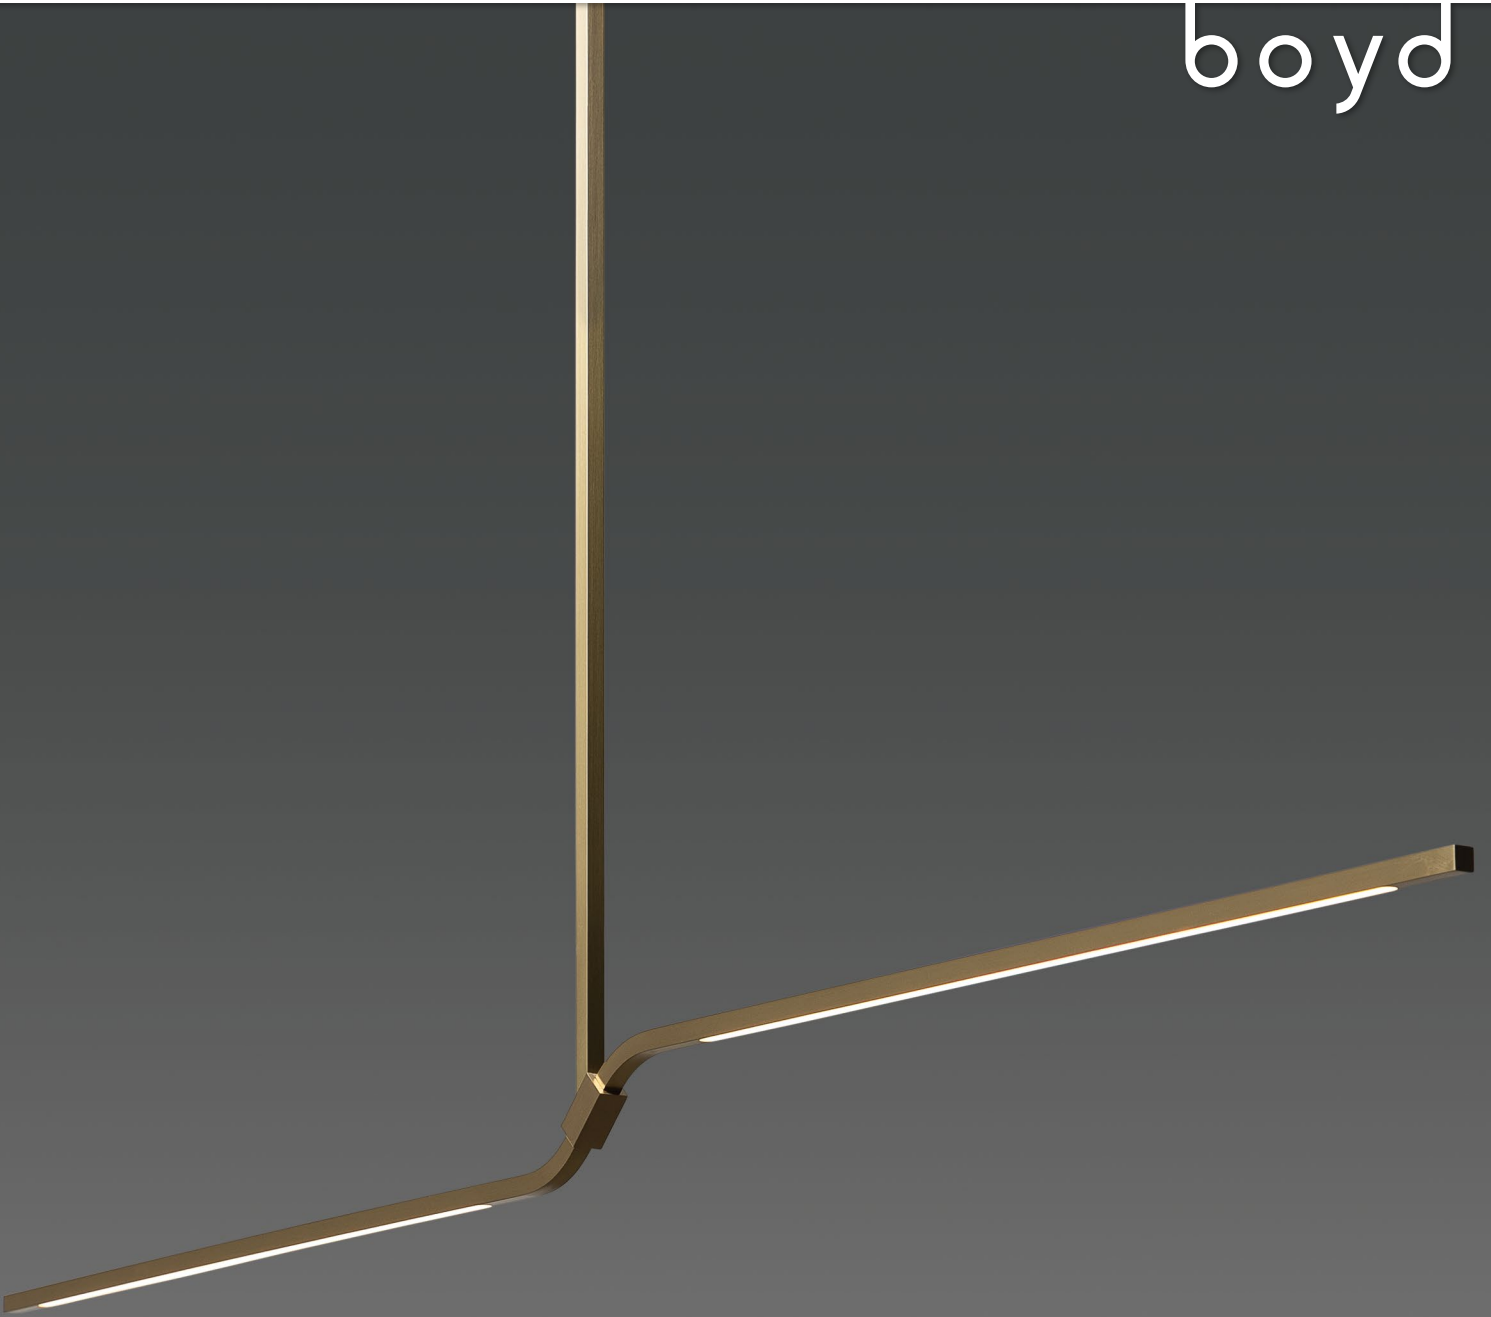

Branch Pendant

boyd

Shown in Satin Brass

# Branch Pendant

**MODELS #10746 (60"), #10747 (72"), #10748 (84").**

The Branch pendant operates on two levels while providing beautiful light for any linear application. Available in three sizes and made-to-order by hand in Colorado. Designed by Schuyler Sweet.

## MATERIALS

Hand-finished brass