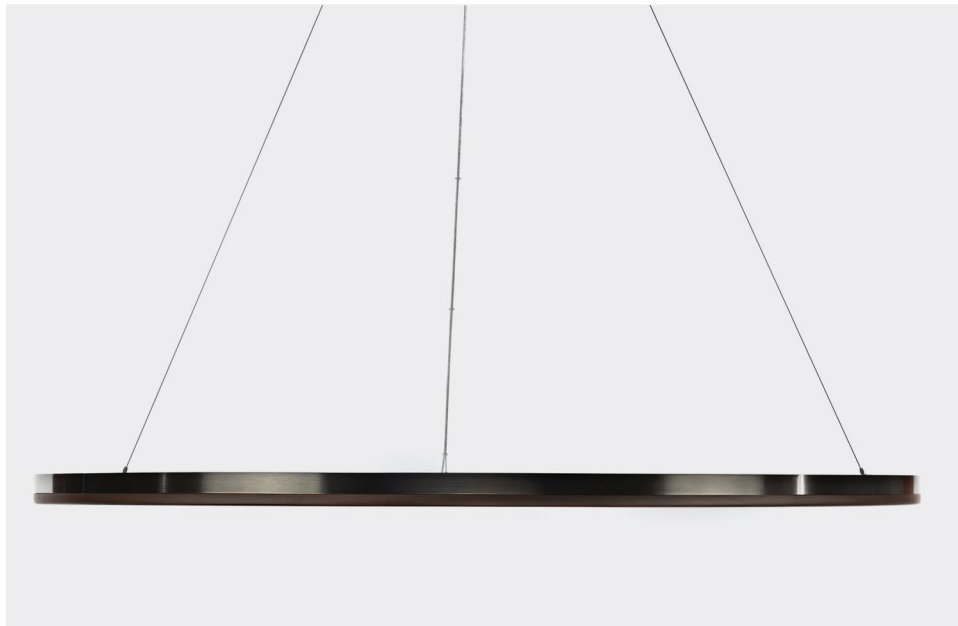

Numi Pendant

boyd

Shown In Antiqued Brass, and Roasted Brown Walnut

Numi Pendant

MODELS # DA3040-36 / DA3040-48 / DA3040-60

Made of walnut with a smooth metal inlay, our Numi is as contemporary as it is refined. Designed with integrated LED up lighting, this chandelier will provide gentle glowing illumination to any space. Available in two diameters.

MATERIALS

Wood, Brass

FINISHES

Satin Brass, Antiqued Boyd Brass, Blackened Brass, Dark Bronze, Satin Nickel.

Wood options: Butternut, Roasted Brown & Squall.

LAMPING

36" - Led, 40 Watts, 2700K, ~2400 Lumens, 90+ Cri

48" - Led, 47 Watts, 2700K, ~2800 Lumens, 90+ Cri

60" - Led, 71 Watts, 2700K, ~4300 Lumens, 90+ Cri

DIMENSIONS

	WEIGHT
Ø 36" x W 5" x H 1.5" x 24-72" HOA (specify)	25 lbs.
910 mm x 127 mm x 3.8 mm	16 kg.
Ø 48" x W 5" x H 1.5" x 36-45" HA (specify)	35 lbs.
1219 mm x 127 mm x 38 mm	16 kg.
Ø 60" x W 6" x H 1.5" x 36-45" HOA (specify)	45 lbs.
1524 mm x 152 mm x 38 mm	16 kg.

NOTES

- Canopy: 6" dia. x .75" (152 mm x 19 mm)
- The LED lamps standard in this fixture can be dimmed using 0-10V low voltage dimming controls and wiring. Other systems to be quoted. Driver must be mounted remotely.
- UL listed (or equivalent) for damp locations