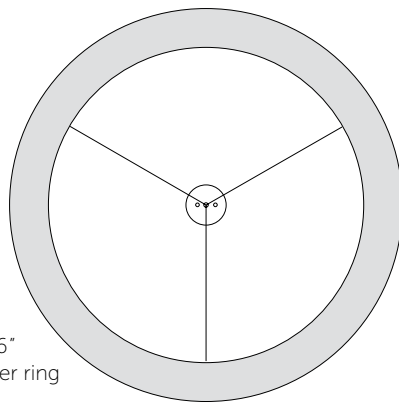

48" - Led, 47 Watts, 2700K, ~2800 Lumens, 90+ Cri

60" - Led, 71 Watts, 2700K, ~4300 Lumens, 90+ Cri

DIMENSIONS

	WEIGHT
Ø 36" x W 5" x H 1.5" x 24-72" HOA (specify)	25 lbs.
910 mm x 127 mm x 3.8 mm	16 kg.
Ø 48" x W 5" x H 1.5" x 36-45" HA (specify)	35 lbs.
1219 mm x 127 mm x 38 mm	16 kg.
Ø 60" x W 6" x H 1.5" x 36-45" HOA (specify)	45 lbs.
1524 mm x 152 mm x 38 mm	16 kg.

NOTES

- Canopy: 6" dia. x .75" (152 mm x 19 mm)
- The LED lamps standard in this fixture can be dimmed using 0-10V low voltage dimming controls and wiring. Other systems to be quoted. Driver must be mounted remotely.
- UL listed (or equivalent) for damp locations

5 5/6"
outer ring