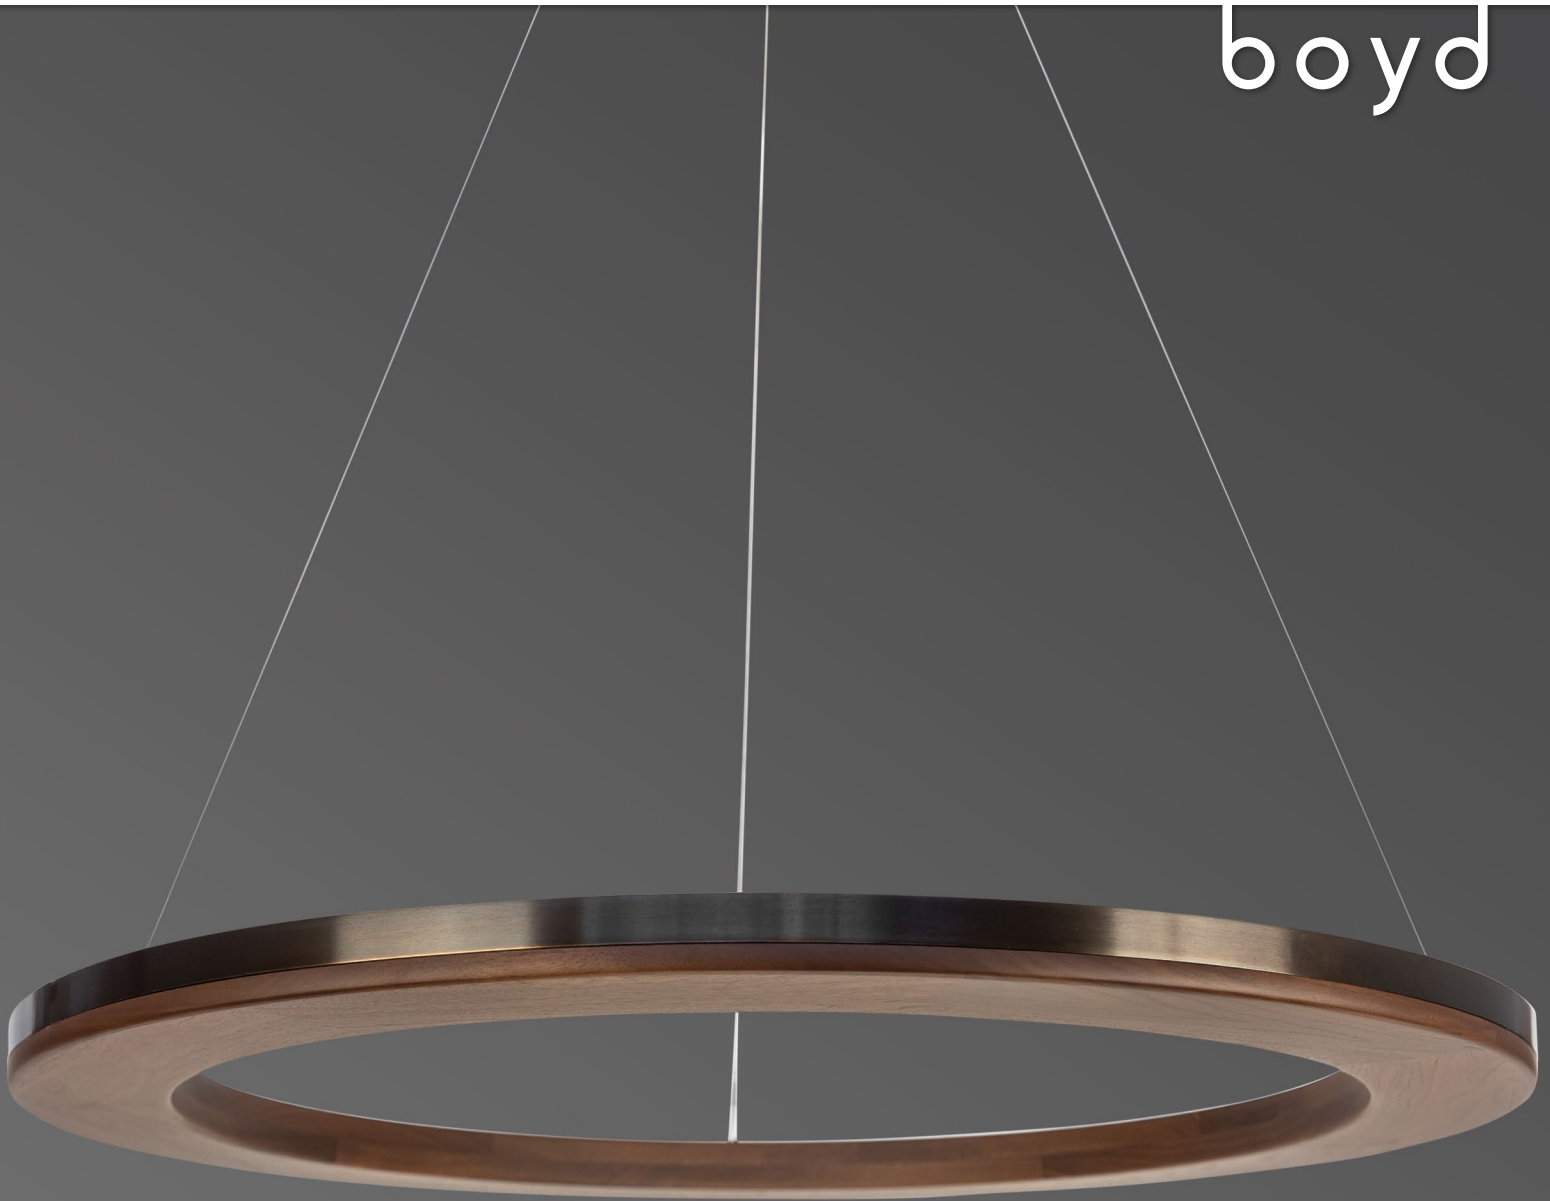

Numi Pendant

boyd

Shown In Antiqued Brass, and Roasted Brown Walnut

Numi Pendant

MODELS # DA3040-36 / DA3040-48 / DA3040-60

Made of walnut with a smooth metal inlay, our Numi is as contemporary as it is refined. Designed with integrated LED up lighting, this chandelier will provide gentle glowing illumination to any space. Available in two diameters.

MATERIALS

Wood, Brass

FINISHES

Satin Brass, Antiqued Boyd Brass, Blackened Brass, Dark Bronze, Satin Nickel.

Wood options: Butternut, Roasted Brown & Squall.

LAMPING

36" - Led, 40 Watts, 2700K, ~2400 Lumens, 90+ Cri

48" - Led, 47 Watts, 2700K, ~2800 Lumens, 90+ Cri

60" - Led, 71 Watts, 2700K, ~4300 Lumens, 90+ Cri

DIMENSIONS

	WEIGHT
Ø 36" x W 5" x H 1.5" x 24-72" HOA (specify)	25 lbs.
910 mm x 127 mm x 3.8 mm	16 kg.
Ø 48" x W 5" x H 1.5" x 36-45" HA (specify)	35 lbs.
1219 mm x 127 mm x 38 mm	16 kg.
Ø 60" x W 6" x H 1.5" x 36-45" HOA (specify)	45 lbs.
1524 mm x 152 mm x 38 mm	16 kg.

NOTES

- Canopy: 6" dia. x .75" (152 mm x 19 mm)
- The LED lamps standard in this fixture can be dimmed using 0-10V low voltage dimming controls and wiring. Other systems to be quoted. Driver must be mounted remotely.
- UL listed (or equivalent) for damp locations