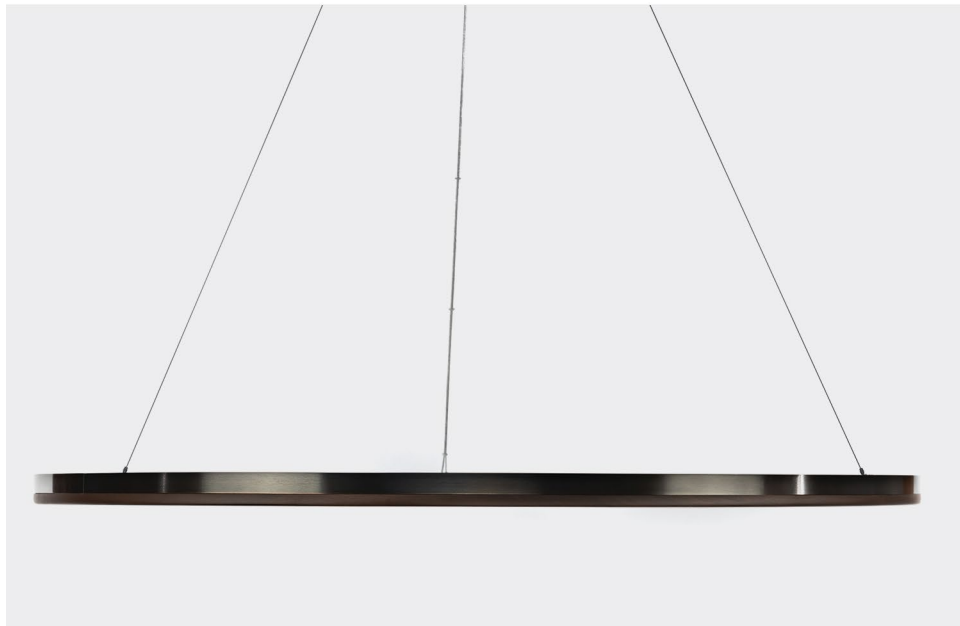

Numi Pendant

boyd

Shown In Antiqued Brass, and Roasted Brown Walnut

# Numi Pendant

MODELS # DA3040-36 / DA3040-48 / DA3040-60

Made of walnut with a smooth metal inlay, our Numi is as contemporary as it is refined. Designed with integrated LED up lighting, this chandelier will provide gentle glowing illumination to any space. Available in two diameters.

## FINISHES

Satin Brass, Antiqued Boyd Brass, Blackened Brass, Dark Bronze, Satin Nickel.

Wood options: Butternut, Roasted Brown & Squall.

## NOTES

- Canopy: 6" dia. x .75" (152 mm x 19 mm)
- The LED lamps standard in this fixture can be dimmed using 0-10V low voltage dimming controls and wiring. Other systems to be quoted
- UL listed (or equivalent) for damp locations