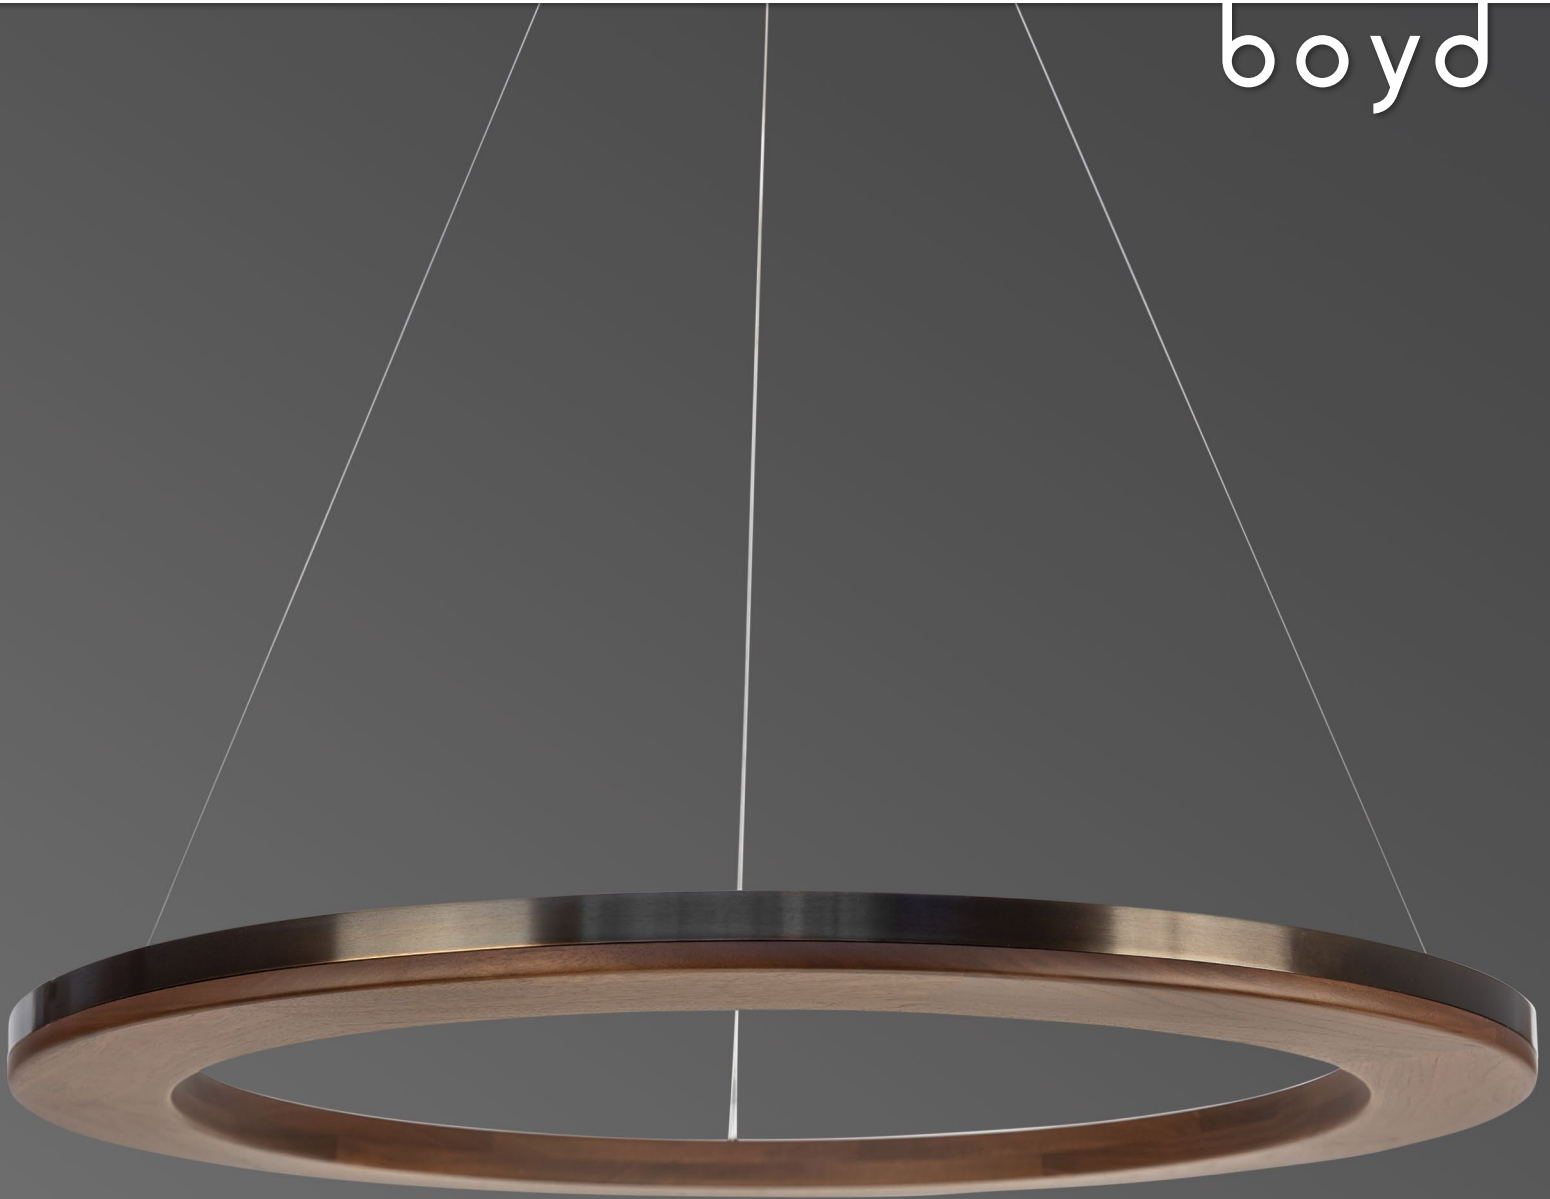

Numi Pendant

boyd

Shown In Antiqued Brass, and Roasted Brown Walnut

# Numi Pendant

MODELS # DA3040-36 / DA3040-48 / DA3040-60

Made of walnut with a smooth metal inlay, our Numi is as contemporary as it is refined. Designed with integrated LED up lighting, this chandelier will provide gentle glowing illumination to any space. Available in two diameters.