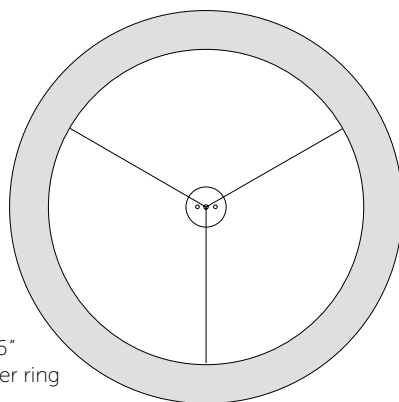

## LAMPING

36" - Led, 40 Watts, 2700K, ~2400 Lumens, 90+ Cri

48" - Led, 47 Watts, 2700K, ~2800 Lumens, 90+ Cri

60" - Led, 71 Watts, 2700K, ~4300 Lumens, 90+ Cri

## DIMENSIONS

	WEIGHT
Ø 36" x W 5" x H 1.5" x 24-72" HOA (specify)	25 lbs.
910 mm x 127 mm x 3.8 mm	16 kg.
Ø 48" x W 5" x H 1.5" x 36-45" HA (specify)	35 lbs.
1219 mm x 127 mm x 38 mm	16 kg.
Ø 60" x W 6" x H 1.5" x 36-45" HOA (specify)	45 lbs.
1524 mm x 152 mm x 38 mm	16 kg.

## NOTES

- Canopy: 6" dia. x .75" (152 mm x 19 mm)
- The LED lamps standard in this fixture can be dimmed using 0-10V low voltage dimming controls and wiring. Other systems to be quoted
- UL listed (or equivalent) for damp locations

5<sup>5</sup>/<sub>16</sub>"  
outer ring