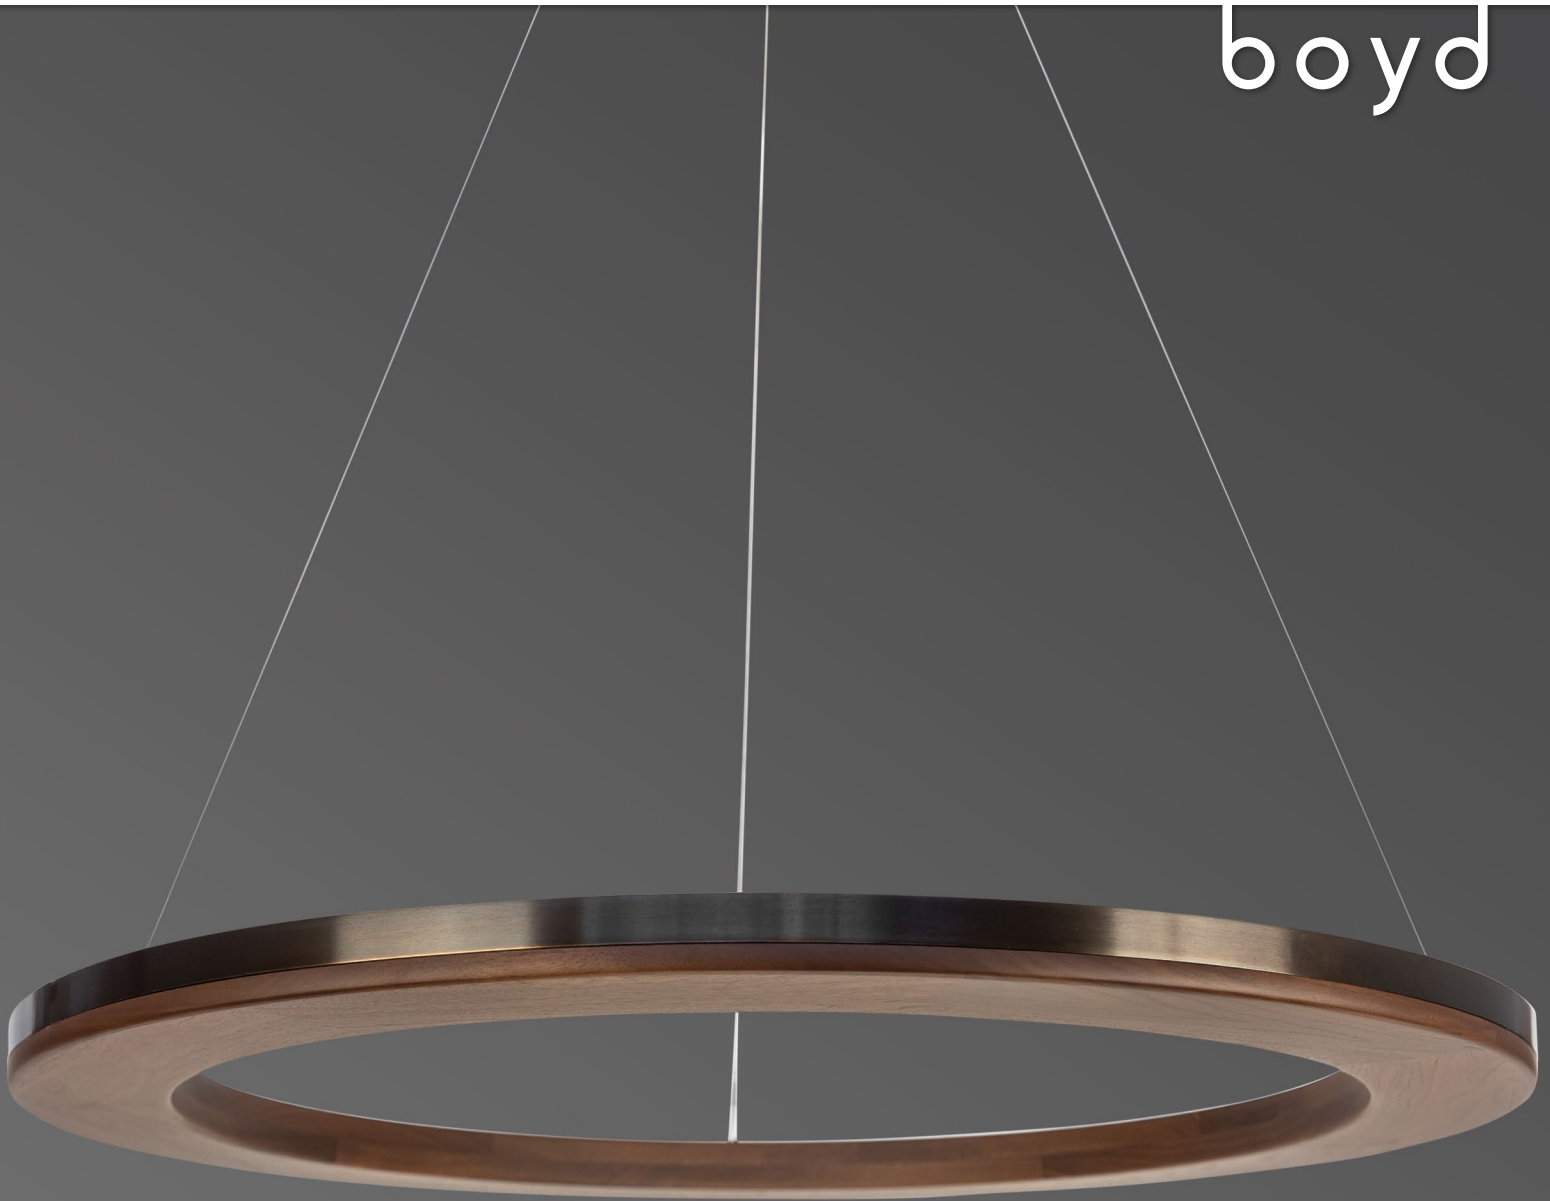

Numi Pendant

boyd

Shown In Antiqued Brass, and Roasted Brown Walnut

Numi Pendant

MODELS # DA3040-48 / DA3040-60

Made of walnut with a smooth metal inlay, our Numi is as contemporary as it is refined. Designed with integrated LED up lighting, this chandelier will provide gentle glowing illumination to any space. Available in two diameters.

MATERIALS

Wood, Brass

FINISHES

Satin Brass, Antiqued Boyd Brass, Blackened Brass, Dark Bronze, Satin Nickel, Polished Nickel.

Wood options: Butternut, Roasted Brown & Squall.

LAMPING

48" - Led, 47 Watt, 2700K, ~2800 Lumens, 90+ Cr

60" - Led, 71 Watts, 2700K, ~4300 Lumens, 90+ Cri

DIMENSIONS

Ø 48" x W 5" x H 1.5" x 36-45" HOA (specify) 35 lbs.

121.9 cm x 12.7cm x 3.8 cm 16 kg.

Ø 60" x W 6" x H 1.5" x 36-45" HOA (specify) 45 lbs.

152.4 cm x 15.2 cm x 3.8 cm 20 kg.

WEIGHT

NOTES

- Canopy: 6" dia. x .75" (15.2 cm x 1.9 cm)
- The LED lamps standard in this fixture can be dimmed using 0-10V low voltage dimming controls and wiring. Other systems to be quoted
- UL listed (or equivalent) for dry locations