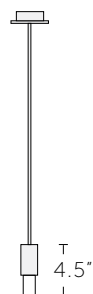

MATERIALS

Brass, Cast Crystal or Cast Rock.

FINISHES

Satin Brass, Antiqued Boyd Brass, Blackened Brass, Dark Bronze, Satin Nickel.

LAMPING

36" - LED, 18WATT, 2700K, ~2000 LUMENS, 90+ CRI
48" - LED, 34WATT, 2700K, ~2600 LUMENS, 90+ CRI
60" - LED, 36WATT, 2700K, ~2750 LUMENS, 90+ CRI
3000°k and 3500°k color temperatures are available.

DIMENSIONS

36" W x 4.5" H x 1.5" D x 24" - 48"
HOA 92.4 cm x 11.4 cm x 3.8 cm

48" W x 4.5" H x 1.5" D x 24" - 48"
HOA 122.8 cm x 11.4 cm x 3.8 cm

60" W x 4.5" H x 1.5" D x 24" - 48"
HOA 153.4 cm x 11.4 cm x 3.8 cm

WEIGHT

40 lbs.
18 kg.

54 lbs.
22.7 kg.

60 lbs.
27.3 kg.

NOTES

- Canopy: 4" W x 37" / 49" / 61" L
- The LED lamps standard in this fixture can be dimmed using 0-10V low voltage dimming controls and wiring. Other systems to be quoted
- Glass Options: Cast Crystal, Cast Rock Crystal
- Glass is hand made by an artist and each piece will exhibit slight variations

36", 48", 60"

1.5"