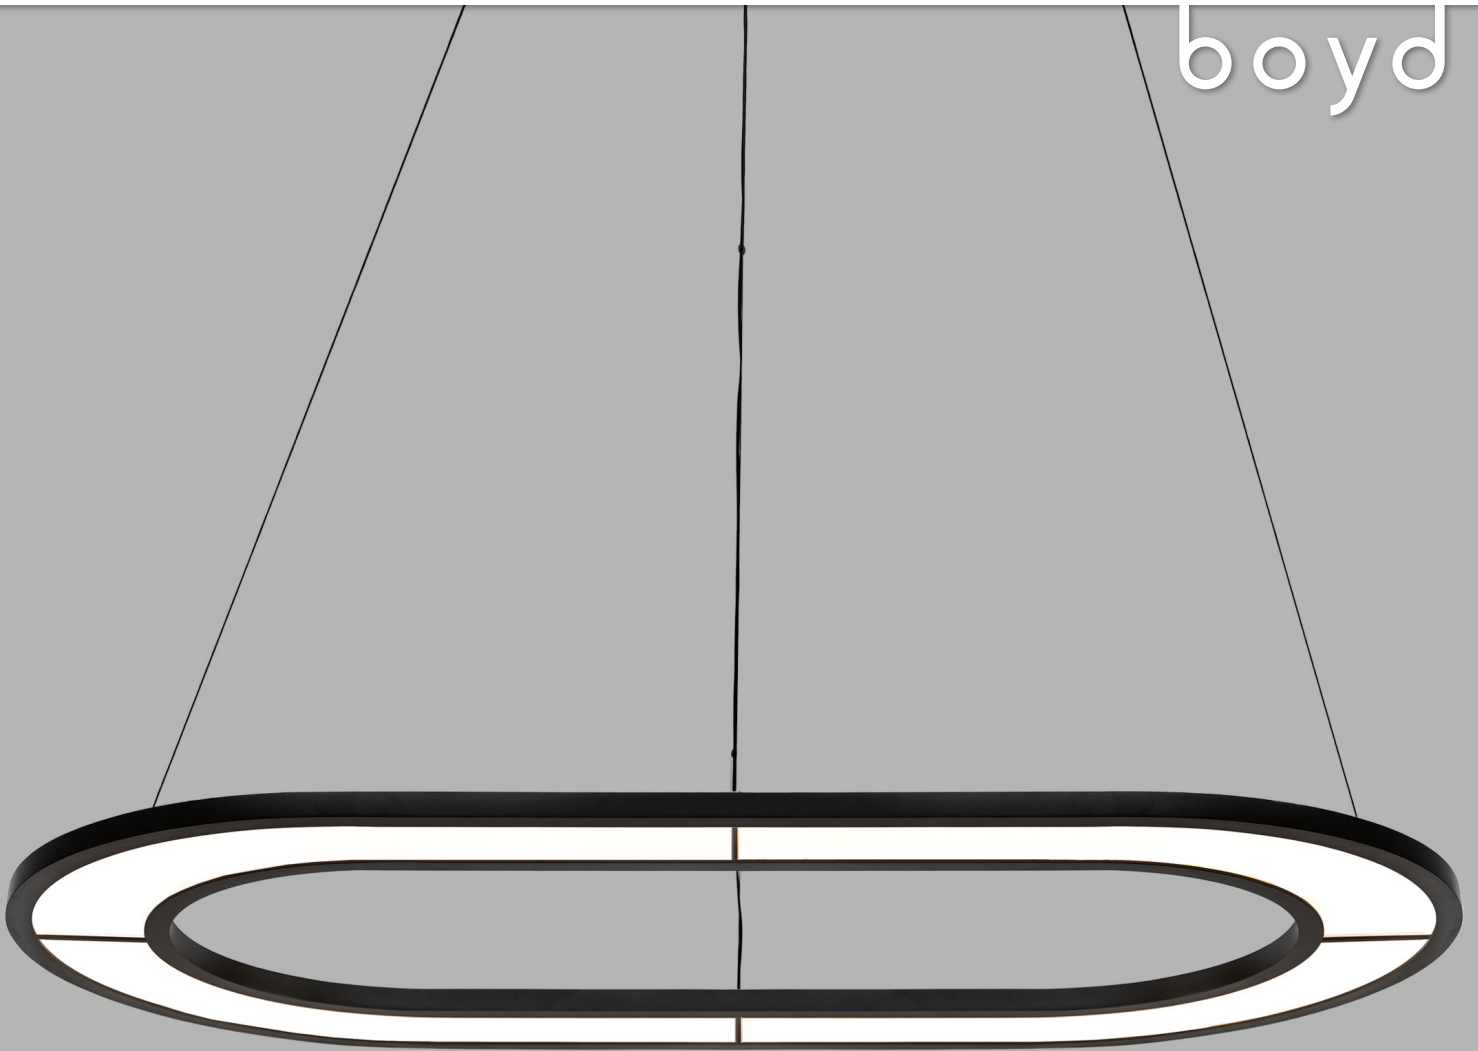

Ghost Parabolica

boyd

Shown in Dark Bronze

# Ghost Parabolica

## 60", 72" & 84"

**MODEL # 10705 (60"), 10706 (72"), 10707 (72"), 10708 (84")**

The Ghost Series by Doyle Crosby expands to a functional "racetrack" shape in three lengths; 60", 72", 84." This fixture is designed to illuminate large spaces from conference rooms to dining rooms, and commercial office spaces.

### NOTES

- Canopy: 15.5" D x 8.75" X 2" H (229 mm x 380 mm x 50 mm).
- The LED lamps standard in this fixture can be dimmed with 0-10V low-voltage dimming controls and wiring.
- Diffuser Lens: Micro-etched edge lit acrylic (56% uplight/44% downlight)
- UL listed (or equivalent) for damp locations