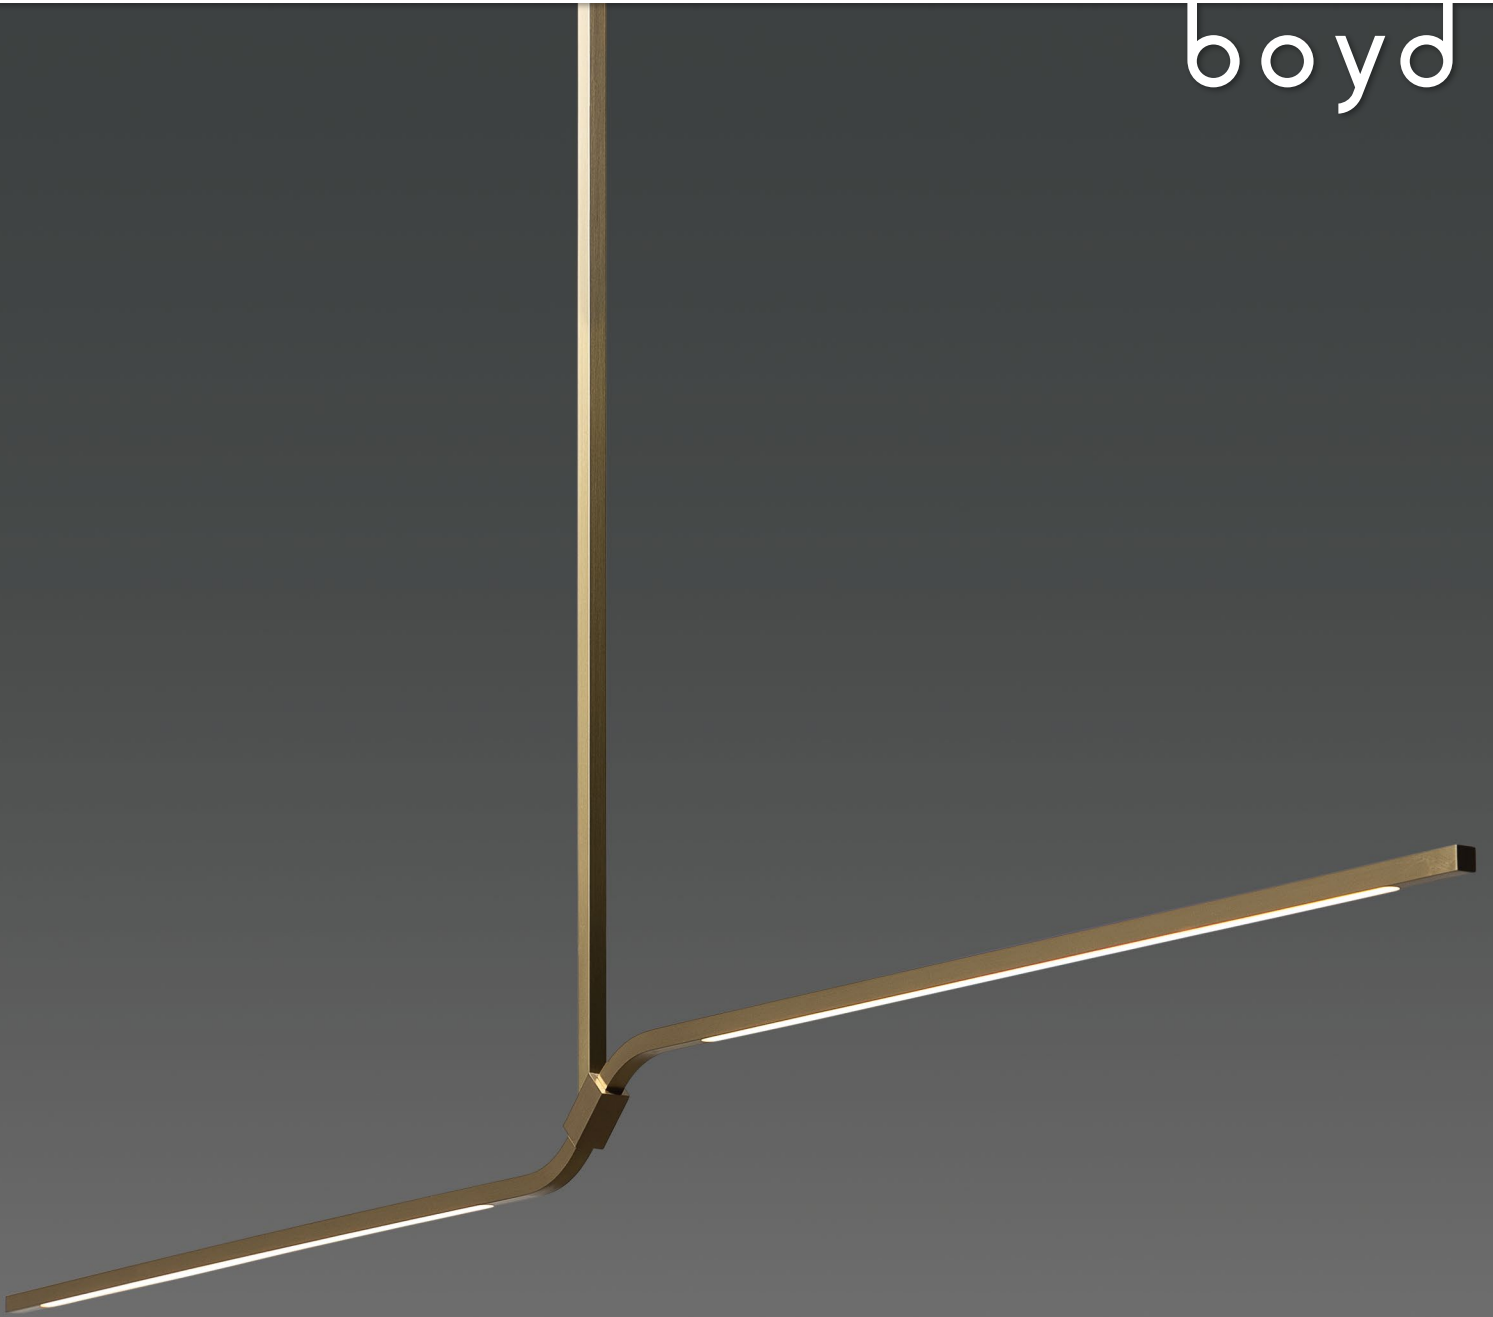

Branch Pendant

boyd

Shown in Satin Brass

Branch Pendant

MODELS #10746 (60"), #10747 (72"), #10748 (84").

The Branch pendant operates on two levels while providing beautiful light for any linear application. Available in three sizes and made-to-order by hand in Colorado. Designed by Schuyler Sweet.

MATERIALS

Hand-finished brass

FINISHES

Antiqued Boyd Brass, Blackened Brass, Satin Brass (shown), and Satin Nickel.

LAMPING

60": 43 watt LED lamps (included) offer 2700°k, 3000°k 90+ CRI illumination, providing ~3300 lumens at 120 -277v.

72": 50 watt LED lamps (included) offer 2700°k, 3000°k, 90+ CRI illumination, providing ~3850 lumens at 120 -277v.

84": 50 watt LED lamps (included) offer 2700°k, 3000°k, 90+ CRI illumination, providing ~3850 lumens at 120 -277v.

DIMENSIONS

60": L 60" x W 4.62" x OAH
L 152.4 cm x W 11.8 cm x OAH
72": L 72" x W 4.62" x OAH
L 182.8 cm x W 11.8 cm x OAH
84": L 84" x W 4.62" x OAH
L 213.4 cm x W 11.8 cm x OAH

Canopy: 12.25 x 462" x 162" H
(31.1 cm x 11.7 cm x 4.1 cm)