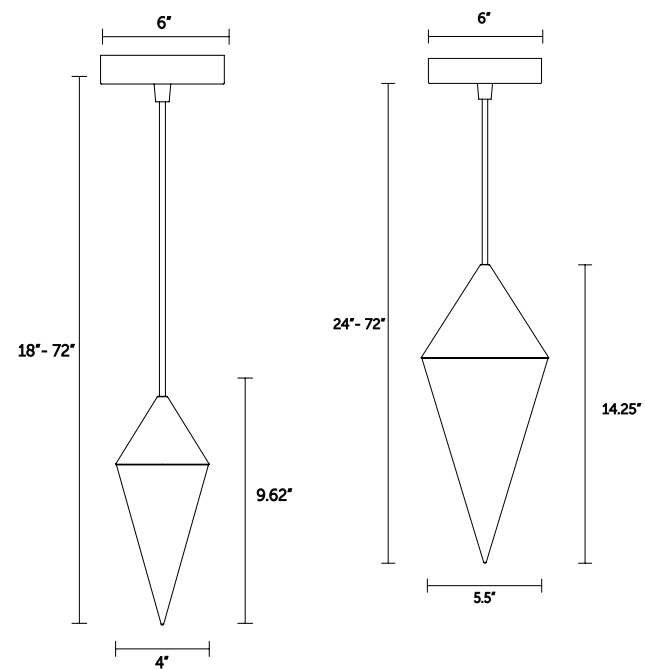

UL listed (or equivalent) for damp locations

Height Overall: 30" - 54" (762 - 1372 mm)

STANDARD FINISHES

- Dark Bronze
- Light Bronze
- Black Granite
- Cloud

10780 Nebula Pendant Small

10781 Nebula Pendant Large