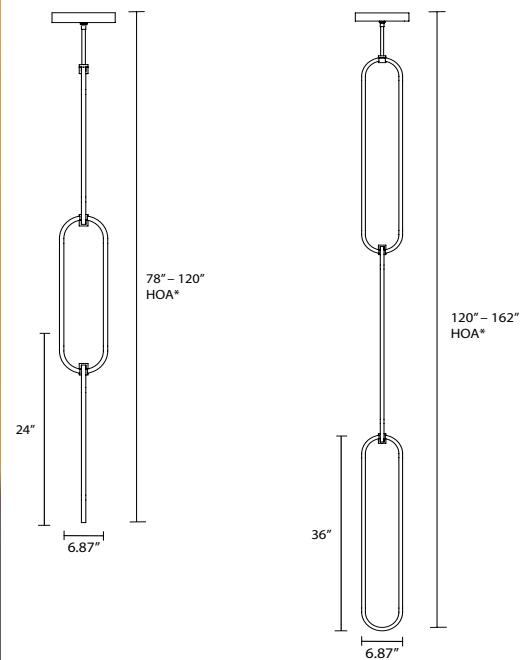

10744 Ovalo Chain Single Pendant 24"
10745 Ovalo Chain Single Pendant 36"

LAMPING

LED

- 50 watts
- 2700 K 90+ CRI
- Universal 120-277 V
- ~ 3800 Fixture Lumens
- Lamps included with fixture

3000°k color temperature is available.

Standard fixture with integral driver is dimmable with 0-10v, ELV, or Triac dimming systems. Contact your local rep for additional information.

Height Overall: 78"-120" (1981-3048 mm)

STANDARD FINISHES

- Antiqued Boyd Brass
- Blackened Brass
- Satin Brass

SPECIALTY FINISHES

- Satin Nickel