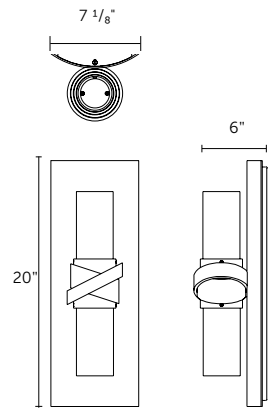

10694 Obi Sconce

LAMPING

LED

- 18 watts max
- 2700 K, 90+ CRI
- Universal 120-277 V
- ~700 fixture lumens
- Lamp included with fixture

Standard fixture with integral driver is dimmable with 0-10v, ELV, or Triac dimming systems. Contact your local rep for additional information.

STANDARD FINISHES

- Blackened Aluminum
- Satin Aluminum
- Cloud
- Gloss White
- Dark Bronze