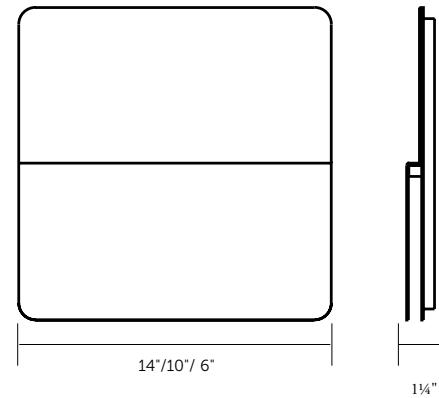

10716 Plateau Square 14"
10715 Plateau Square 10"
10714 Plateau Square 6"

LAMPING

Plateau Square 14" / 10"

LED

- 6.3 watts max
- 2700 K, 90+ CRI
- Universal 120-277 V
- ~400 fixture lumens
- Lamp included with fixture

Plateau Square 6"

LED

- 2.4 watts max
- 2700 K, 90+ CRI
- Universal 120-277 V
- ~200 fixture lumens
- Lamp included with fixture

Driver must be mounted remotely.

Upcharges will apply for LED dimming.

STANDARD FINISHES

- Satin Brass
- Antiqued Boyd Brass

SPECIALTY FINISHES

- Satin Nickel