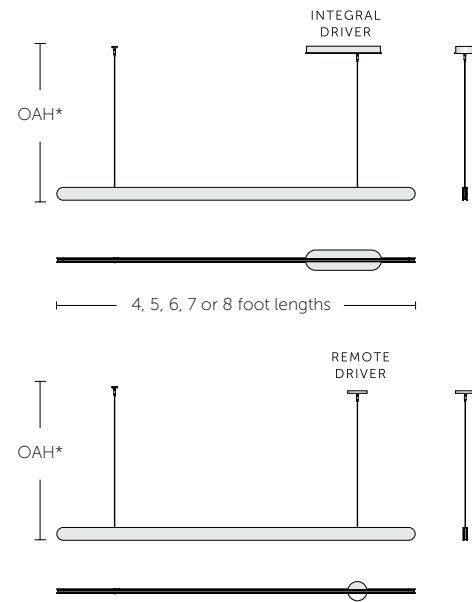

- **10831 Blade Pendant 4'**
- **10832 Blade Pendant 5'**
- **10833 Blade Pendant 6'**
- **10834 Blade Pendant 7'**
- **10835 Blade Pendant 8'**