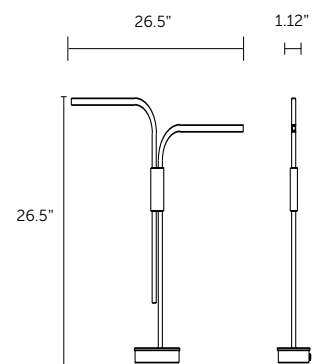

10721 Branch Table