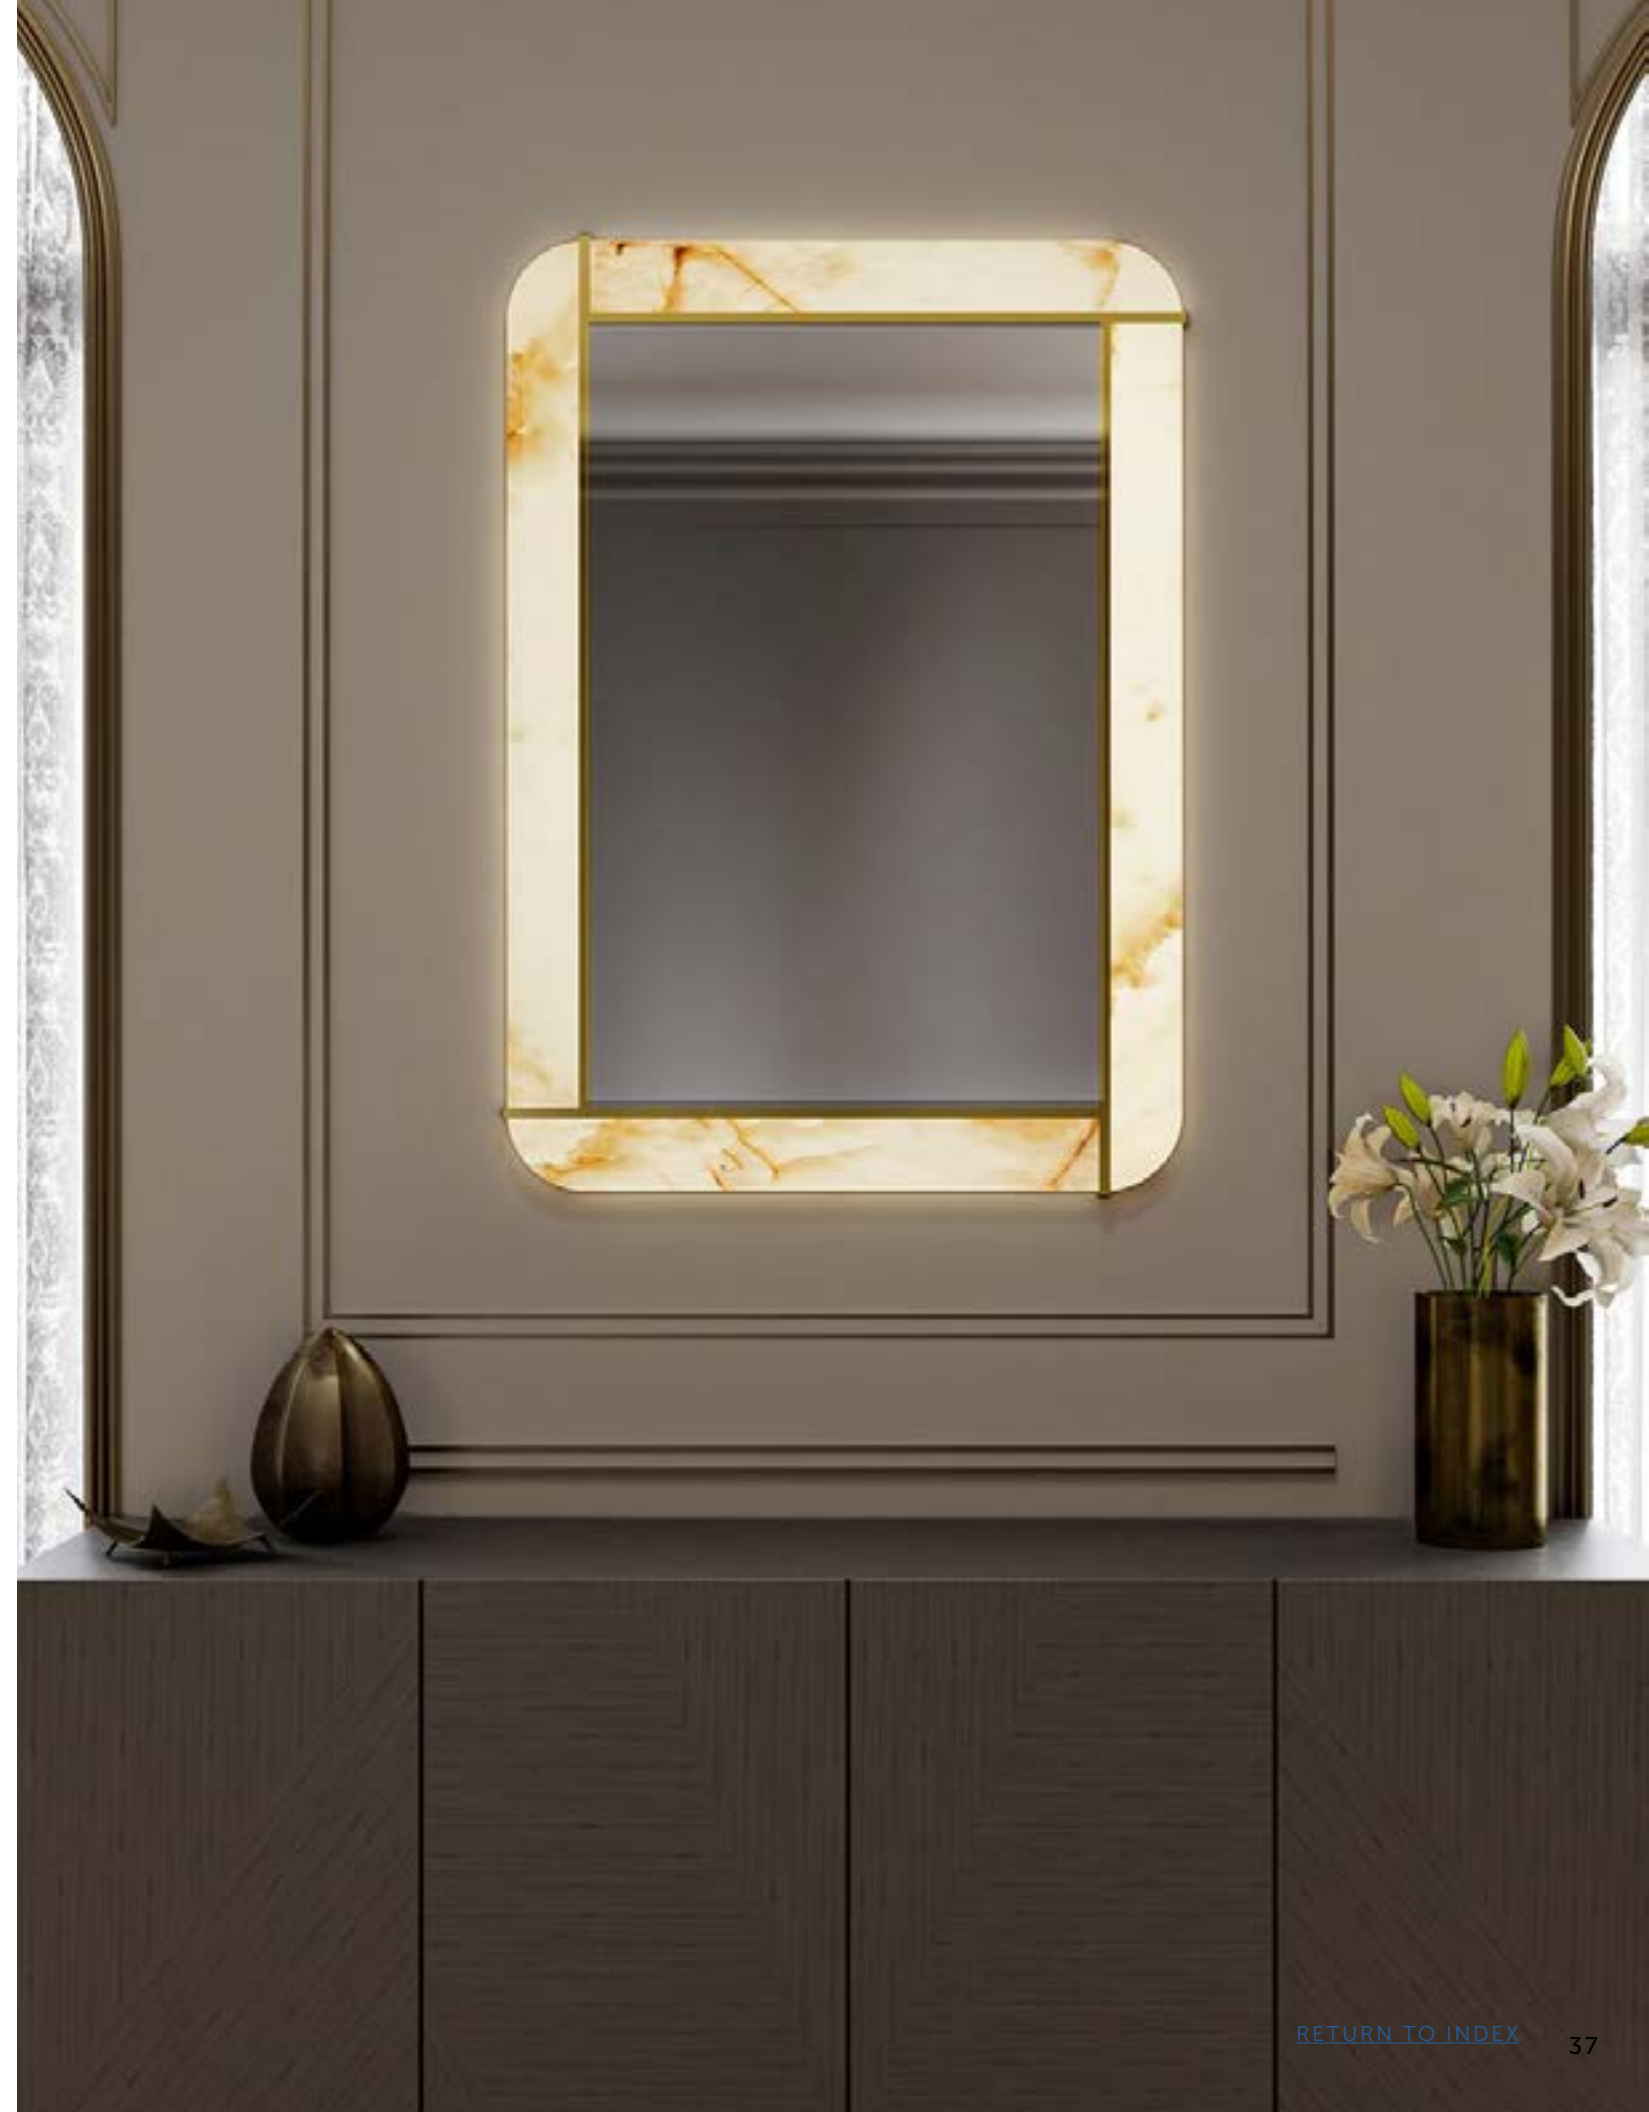

SPECIALTY FINISHES

- Satin Nickel