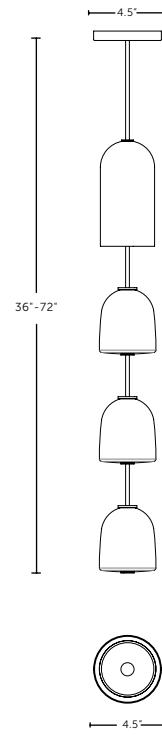

10819 Lily Pendant 1

LAMPING

LED

- 5 watts
- 2700 k, 90+ CRI
- Universal 120-277 V
- ~450 Fixture Lumens
- Lamps included with fixture

Driver must be mounted remotely. The LED lamps standard in this fixture can be dimmed with basic forward-phase dimming controls and wiring.

UL listed (or equivalent) for damp locations

Height Overall: 36" - 72" (914 - 1829 mm)

Shade: gloss white opal glass

STANDARD FINISHES

- Antiqued Boyd Brass
- Blackened Brass
- Satin Brass

SPECIALTY FINISHES

- Satin Nickel

CORD COLOR

- Charcoal
- Dark olive
- Red
- Silver
- Warm Tan
- Navy Blue
- Black