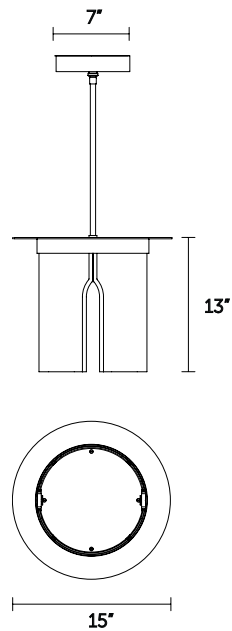

10796 Duet Pendant