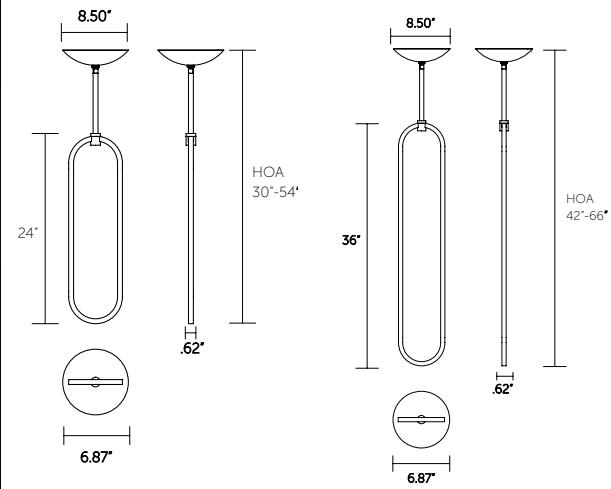

Height Overall:

#10770
 96"-132" (2438-3353 mm)

#10771
 132"-168" (3353-4267 mm)

STANDARD FINISHES

- Antiqued Boyd Brass
- Blackened Brass
- Satin Brass

SPECIALTY FINISHES

- Satin Nickel

10740 Ovalo Single 24"
10742 Ovalo Single 36"