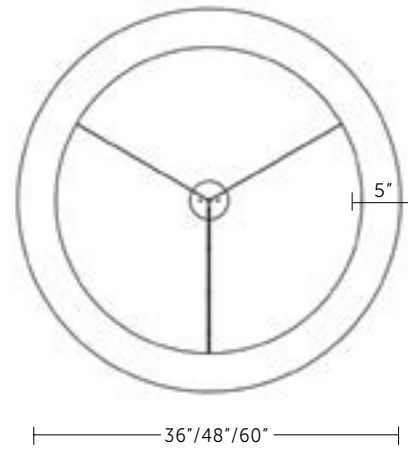

DA3040 NUMI 36/48/60