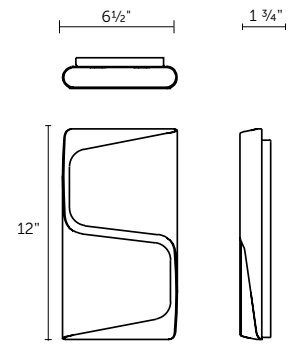

10699 Pueblo Sconce

LAMPING

LED

- 4.6 watts max
- 2700 K, 90+ CRI
- Universal 120-277 V
- ~300 fixture lumens
- Lamp included with fixture

Driver must be mounted remotely.

UL listed (or equivalent) for damp locations

STANDARD FINISHES

Cloud

SPECIALTY FINISHES

- Burnished Bronze