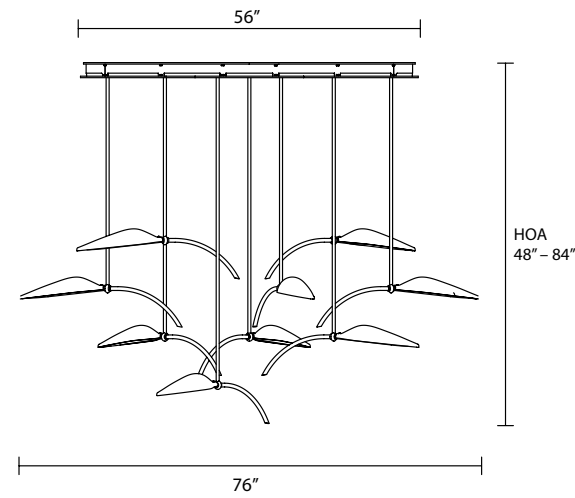

10755 Spire Leaf Pendant 9