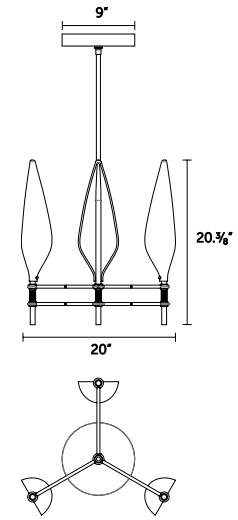

10753 Spire Pendant 3

LAMPING

LED

- 25 watts
- 2700 K, 90+ CRI
- Universal 120-277 V
- ~ 1900 Fixture Lumens
- Lamps included with fixture

3000°k color temperature is available.

The LED lamps standard in this fixture can be dimmed with ELV; or MLV; or 0-10V low-voltage dimming controls and wiring.

UL listed (or equivalent) for damp locations

Shade: porcelain

Height Overall: 36"-66" (914-1776 mm)

STANDARD FINISHES

- Antiqued Boyd Brass
- Blackened Brass
- Satin Brass

SPECIALTY FINISHES

- Satin Nickel

OPTIONS

White Shade
with Gold Leaf

Black Shade
with Gold Leaf