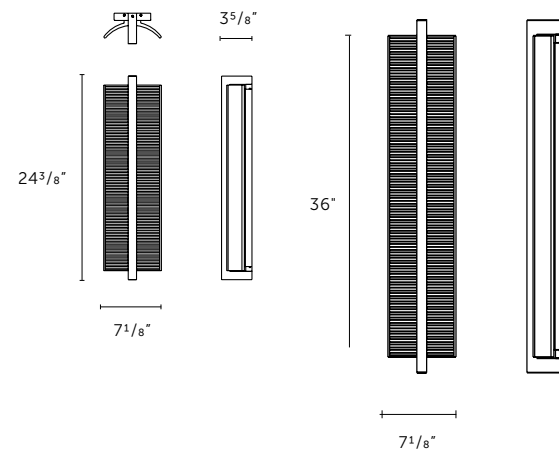

10681 Scorpio Sconce 24"
10683 Scorpio Sconce 36"