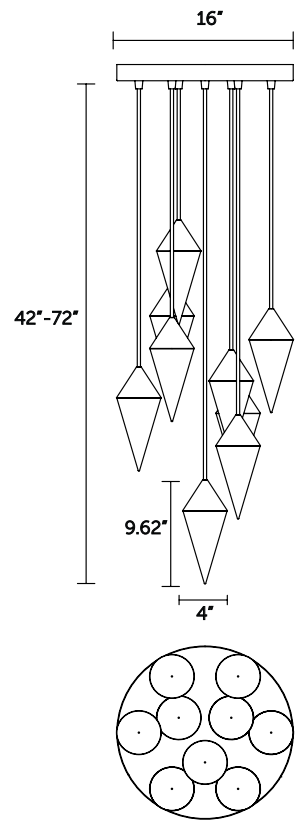

10783 Nebula Pendant 9

LAMPING

LED

- 18 watts
- 2700 K 90+ CRI
- Universal 120-277 V
- ~1200 Fixture Lumens
- Lamps included with fixture

3000°k color temperature is available.

The LED lamps standard in this fixture can be dimmed with 0-10V ELV, or Triac style dimmers

Pendant: Alabaster and Brass
There will be some variation in color and veining of Alabaster.
Custom configurations and sizes available upon request

Height Overall: 30" - 72" (762 - 1829 mm)

STANDARD FINISHES

- Antiqued Boyd Brass
- Blackened Brass
- Satin Brass

SPECIALTY FINISHES

- Satin Nickel

CORD COLOR

- Charcoal
- Dark olive
- Red
- Silver
- Warm Tan
- Navy Blue
- Black