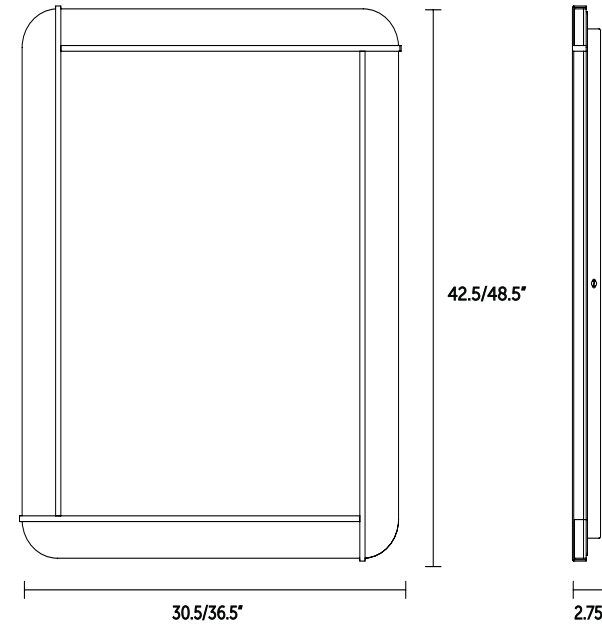

10808 Volterra Mirror Small
10809 Volterra Mirror Large