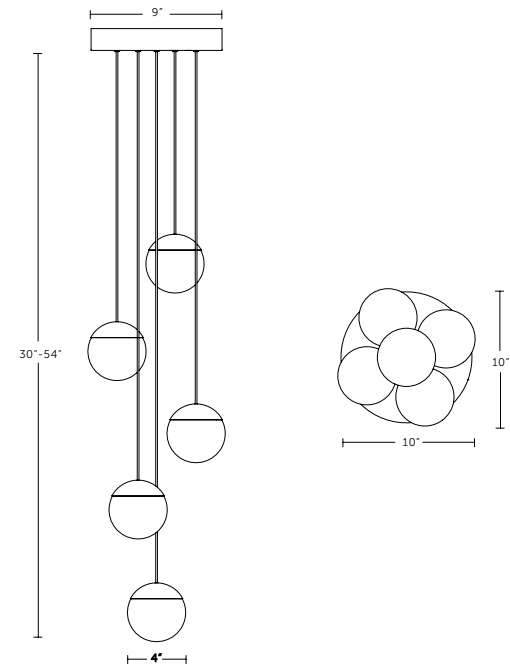

10845 Callisto Pendant 5