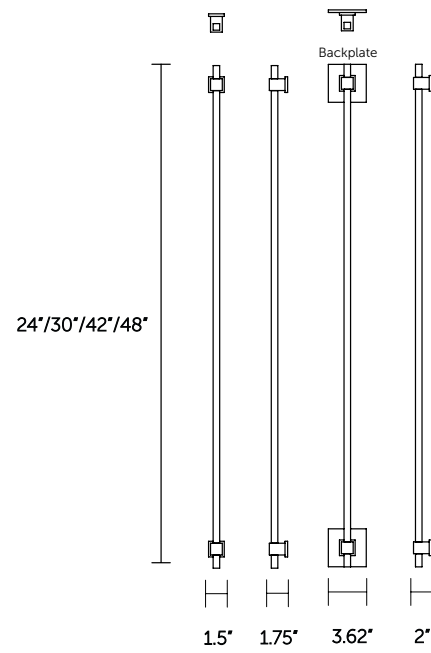

- **10739 Axis Sconce 24"**
- **10736 Axis Sconce 30"**
- **10737 Axis Sconce 36"**
- **10749 Axis Sconce 42"**
- **10738 Axis Sconce 48"**