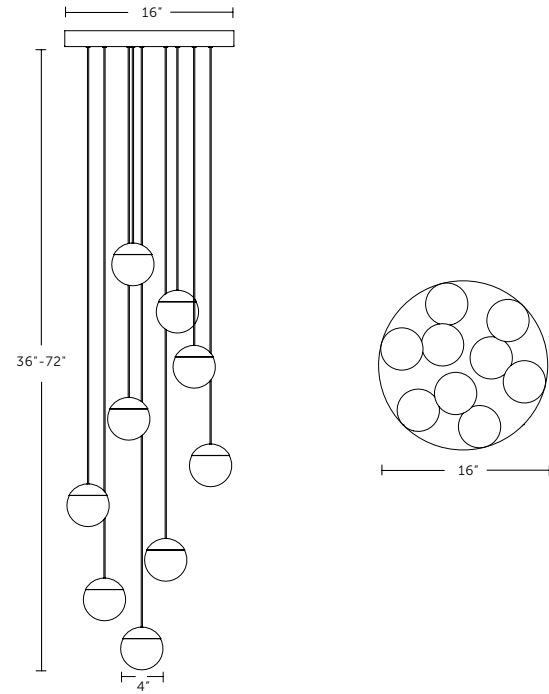

10849 Callisto Pendant 9