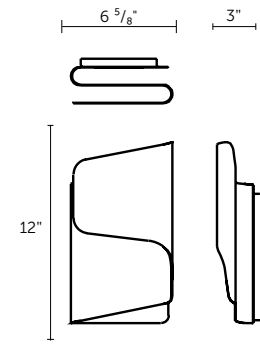

10700 Taos Sconce

LAMPING

LED

- 4.6 watts max
- 2700 K, 90+ CRI
- Universal 120-277 V
- ~300 fixture lumens
- Lamp included with fixture

Driver must be mounted remotely.

UL listed (or equivalent) for damp locations

STANDARD FINISHES

Cloud

SPECIALTY FINISHES

- Burnished Bronze