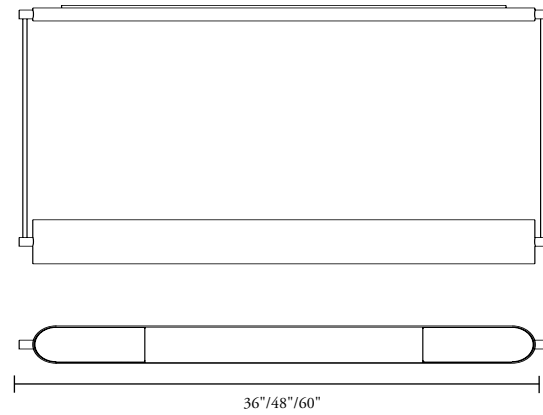

- 10728 Loop Pendant 36"
- 10729 Loop Pendant 48"
- 10730 Loop Pendant 60"

LAMPING

LED

- 36 watts
- 2700 K 90+ CRI
- Universal 120-277 V
- ~3000 Fixture Lumens
- Lamps included with fixture

Standard fixture with integral driver is dimmable with 0-10v, ELV, or Triac dimming systems. Contact your local rep for additional information
UL listed (or equivalent) for damp locations

STANDARD FINISHES

- Antiqued Boyd Brass
- Blackened Brass
- Satin Brass

SPECIALTY FINISHES

- Satin Nickel