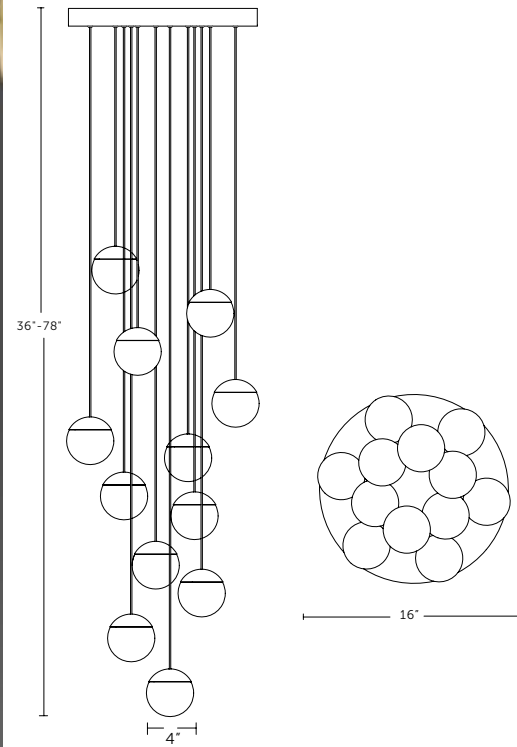

10849 Callisto Pendant 12

LAMPING

LED

- 22 watts
- 2700 K 90+ CRI
- Universal 120-277 V
- ~ 1800 Fixture Lumens
- Lamps included with fixture

The LED lamps standard in this fixture can be dimmed with ELV; or MLV; or 0-10V low-voltage dimming controls and wiring.

Height Overall: 36" - 78" (914mm - 1981 mm)

Hanging element: Alabaster

There will be variations in color and veining of alabaster spheres

STANDARD FINISHES

- Antiqued Boyd Brass
- Blackened Brass
- Earthen Brass
- Satin Brass

SPECIALTY FINISHES

- Satin Nickel