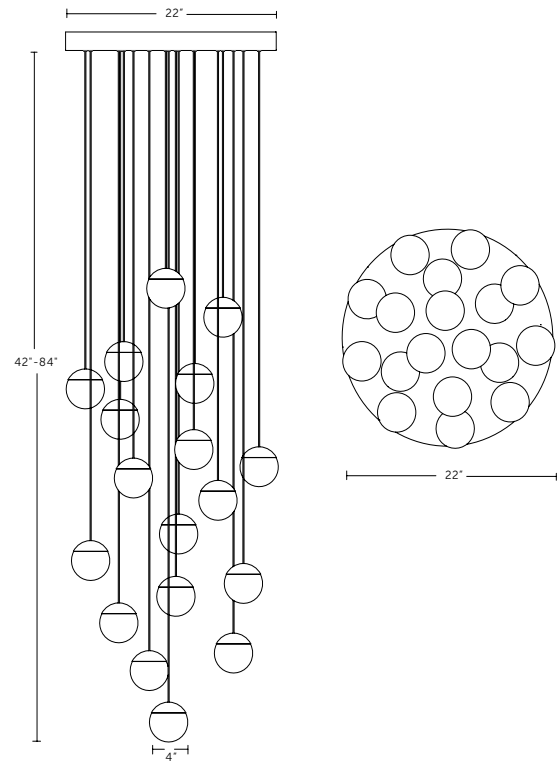

10851 Callisto Pendant 18