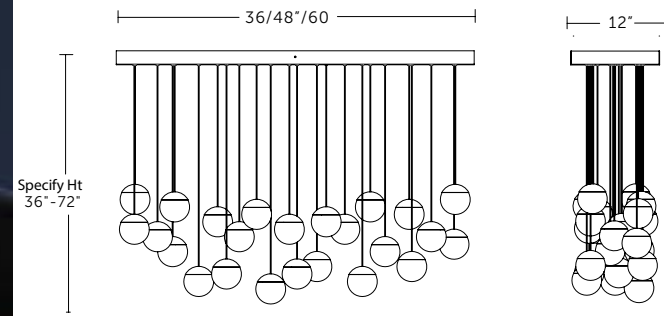

10854 Callisto Linear 36
10856 Callisto Linear 48
10858 Callisto Linear 60