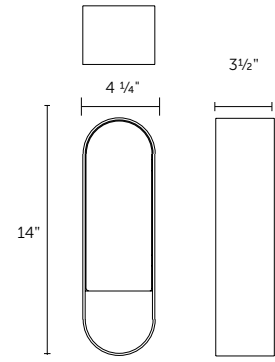

UL listed (or equivalent) for damp locations

Height Overall: 30" - 54" (762 - 1372 mm)

STANDARD FINISHES

- Dark Bronze
- Light Bronze
- Black Granite
- Cloud

10780 Nebula Pendant Small

10781 Nebula Pendant Large

Height Overall:

#10770
 96"-132" (2438-3353 mm)

#10771
 132"-168" (3353-4267 mm)

STANDARD FINISHES

- Antiqued Boyd Brass
- Blackened Brass
- Satin Brass

SPECIALTY FINISHES

- Satin Nickel

10740 Ovalo Single 24"
10742 Ovalo Single 36"

Height Overall:

#10740
30"-54" (914-1372 mm)

#10742
42"-66" (1070-1680 mm)

STANDARD FINISHES

- Antiqued Boyd Brass
- Blackened Brass
- Satin Brass

SPECIALTY FINISHES

- Satin Nickel

10741 Oval Double 24"
10743 Oval Double 36"

Height Overall:

#10741
30"-54" (914-1372 mm)

#10743
42"-66" (1070-1680 mm)

STANDARD FINISHES

- Antiqued Boyd Brass
- Blackened Brass
- Satin Brass

SPECIALTY FINISHES

- Satin Nickel

10725 Loop Single Sconce