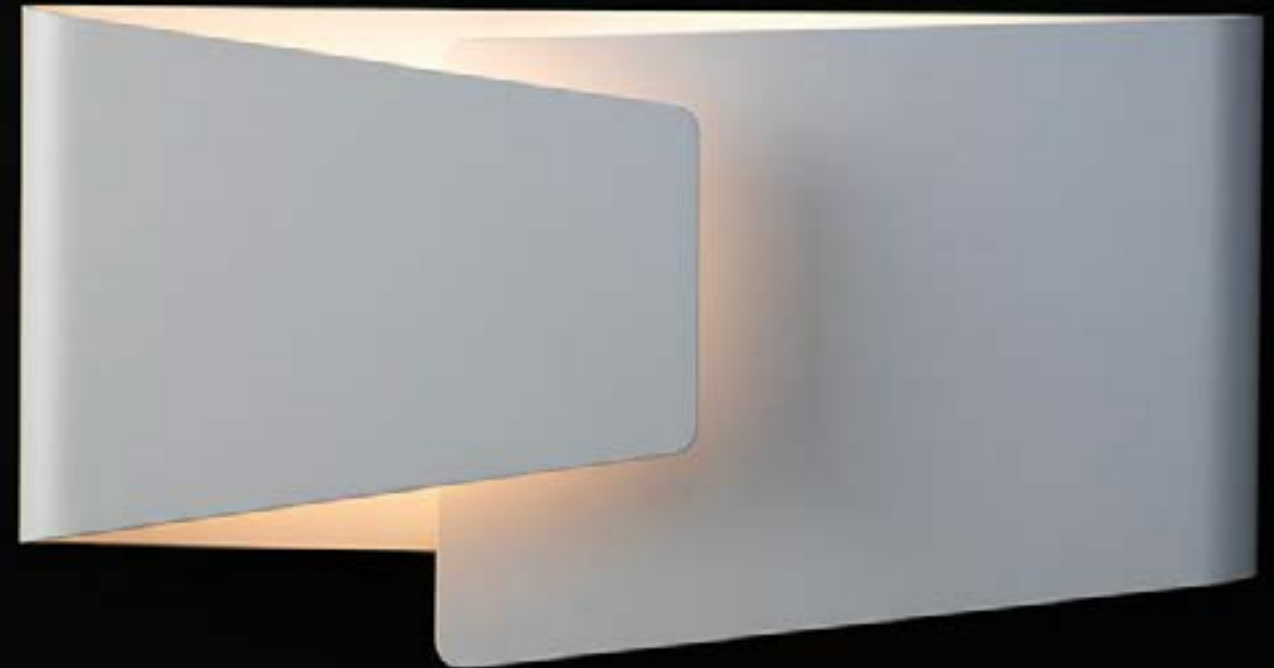

10698 Santa Fe Sconce

LAMPING

LED

- 6.3 watts max
- 2700 K, 90+ CRI
- Universal 120-277 V
- ~400 fixture lumens
- Lamp included with fixture

*Upcharges will apply for LED dimming
Driver must be mounted remotely.

UL listed (or equivalent) for damp locations

STANDARD FINISHES

Cloud

SPECIALTY FINISHES

- Burnished Bronze