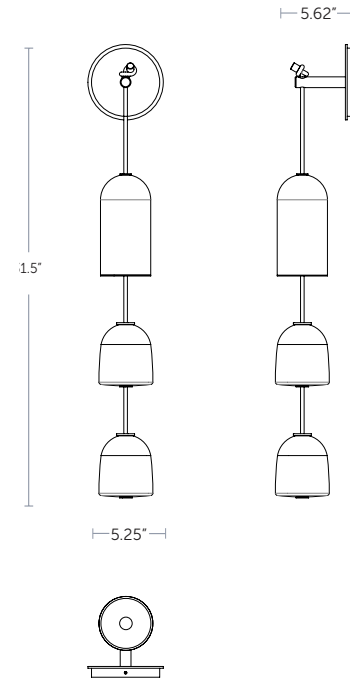

10821 Lily Sconce