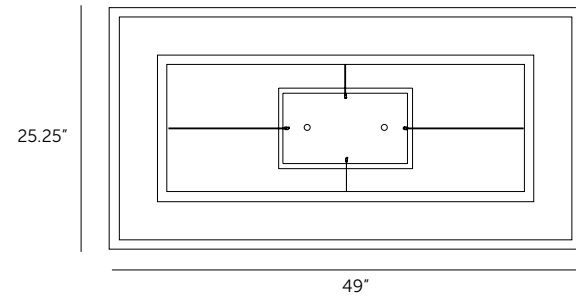

UL listed (or equivalent) for damp locations

Height Overall: 24" - 48" (610 - 1219 mm)

STANDARD FINISHES

- Dark Bronze
- Light Bronze
- Black Granite
- Cloud

10701 Ghost Rectangle Pendant

LAMPING

LED

- 81 watts
- 2700 K, 90+ CRI
- Universal 120-277 V
- ~ 3600 Fixture Lumens
- Lamps included with fixture