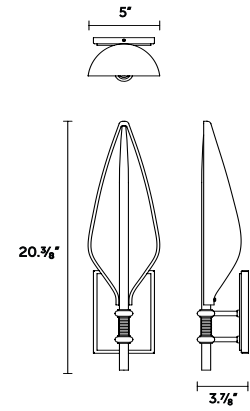

10751 Spire Sconce

LAMPING

LED

- 25 watts
- 2700 K, 90+ CRI
- Universal 120-277 V
- ~ 1900 Fixture Lumens
- Lamps included with fixture

3000°k color temperature is available.

The LED lamps standard in this fixture can be dimmed with ELV; or MLV; or 0-10V low-voltage dimming controls and wiring.

UL listed (or equivalent) for damp locations

Shade: porcelain

Height Overall: 36"-66" (914-1776 mm)

STANDARD FINISHES

- Antiqued Boyd Brass
- Blackened Brass
- Satin Brass

SPECIALTY FINISHES

- Satin Nickel

OPTIONS

White Shade
with Gold Leaf

Black Shade
with Gold Leaf