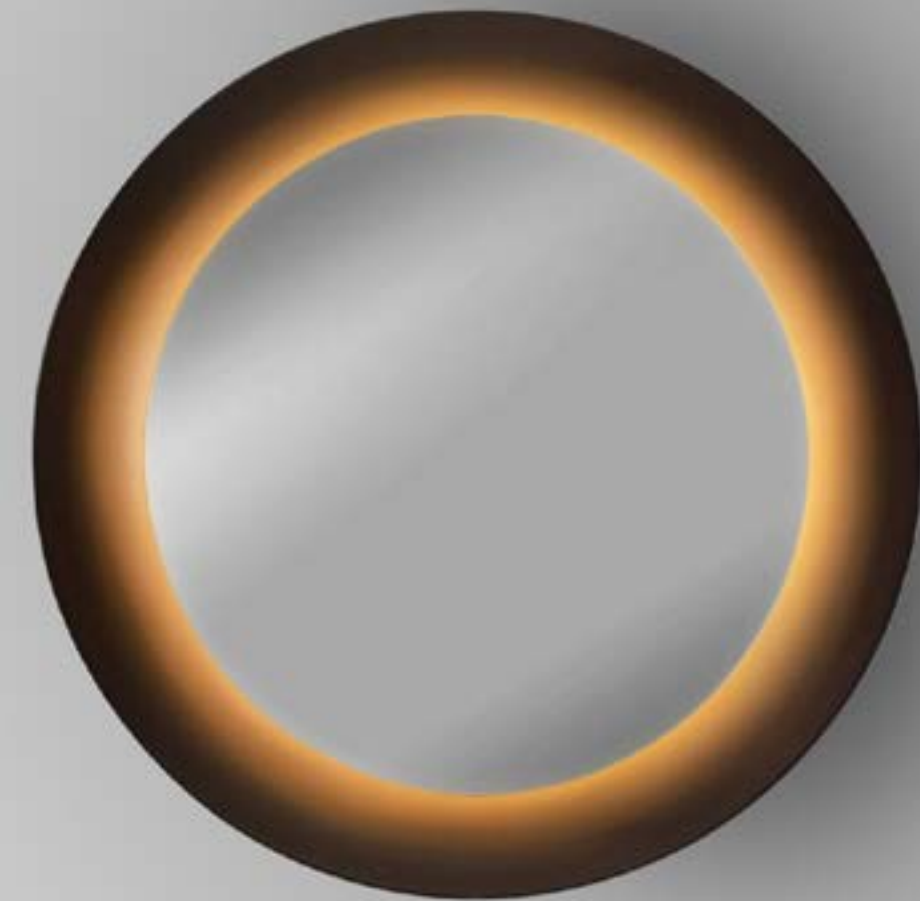

Color Temperature: 3000° K 90+ CRI

2700°k color temperature is available.

STANDARD FINISHES

- Antiqued Boyd Brass
- Blackened Brass
- Satin Brass

SPECIALTY FINISHES

- Satin Nickel

10766 Eclipse Mirror 32"
10767 Eclipse Mirror 42"