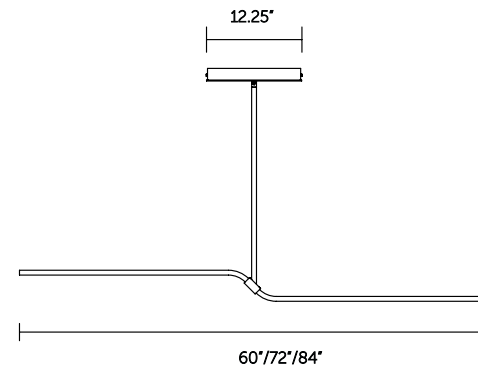

10746 Branch Pendant 5'
10747 Branch Pendant 6"
10748 Branch Pendant 7"

LAMPING

10746 (60")

LED

43 watt ~3300 lumens Universal 120v-277v.
Color Temperature: 2700 K 90+ CRI

10747 (72")

LED

50 watt ~3850 lumens Universal 120v-277v.
Color Temperature: 2700 K 90+ CRI

10748 (84")

LED

50 watt ~3850 lumens Universal 120v-277v.
Color Temperature: 2700 K 90+ CRI

3000°k color temperature is available.

The LED lamps standard in this fixture can be dimmed with 0-10V ELV, or Triac style dimmers

Custom configurations and sizes available upon request

Height Overall: 24" - 54" (610 - 1370 mm)

STANDARD FINISHES

- Antiqued Boyd Brass
- Blackened Brass
- Satin Brass

SPECIALTY FINISHES

- Satin Nickel