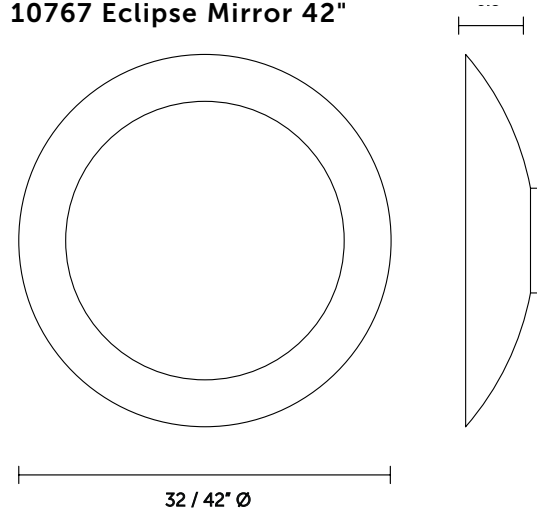

10766 Eclipse Mirror 32"
10767 Eclipse Mirror 42"

LAMPING

LED

- 36 watts
- 2700 K, 90+ CRI
- Universal 120-277 V
- ~2000 Fixture Lumens
- Lamps included with fixture

The LED lamps standard in this fixture can be dimmed with ELV; or MLV; or 0-10v low voltage dimming controls and wiring.

Available in soda-lime and water white glass.

UL listed (or equivalent) for damp locations

STANDARD FINISHES

- Black Granite
- Cloud
- Dark Bronze
- Light Bronze
- Golden Gate Orange

White or Yellow Gold Leafing