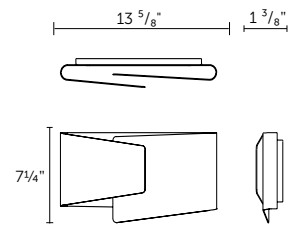

10698 Santa Fe Sconce

LAMPING

LED

- 6.3 watts max
- 2700 K, 90+ CRI
- Universal 120-277 V
- ~400 fixture lumens
- Lamp included with fixture

*Upcharges will apply for LED dimming
Driver must be mounted remotely.

UL listed (or equivalent) for damp locations

STANDARD FINISHES

Cloud

SPECIALTY FINISHES

- Burnished Bronze