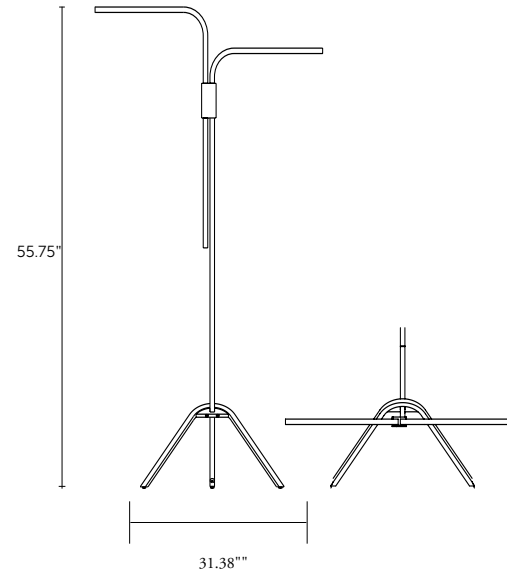

10722 Branch Floor