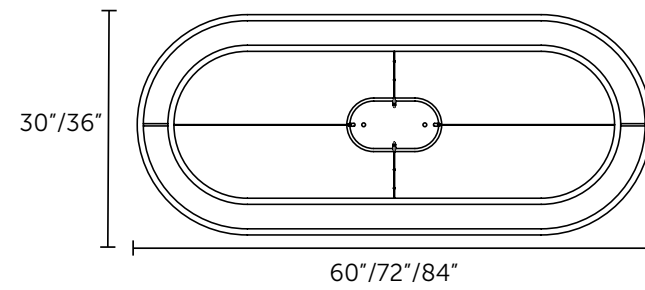

- 10705 Ghost Parabolica 60" x 30"
- 10706 Ghost Parabolica 72" x 30"
- 10707 Ghost Parabolica 72" x 36"
- 10708 Ghost Parabolica 84" x 36"

LAMPING

LED

- 90 watts
- 2700 K, 90+ CRI
- Universal 120-277 V
- ~ 4100 Fixture Lumens
- Lamps included with fixture

3500 K color temperature is available

The LED lamps standard in this fixture can be dimmed with ELV; or MLV; or 0-10V low-voltage dimming controls and wiring.

Micro-etched: 56% uplight/44% downlight

Stainless steel aircraft cables can be minimally adjusted on-site via spring-loaded cable grips.

Height Overall: 30" - 84" (762 - 2134 mm)

UL listed (or equivalent) for damp locations

STANDARD FINISHES

- Dark Bronze
- Light Bronze
- Black Granite
- Cloud