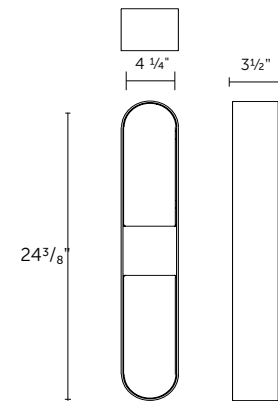

10726 Loop Double Sconce