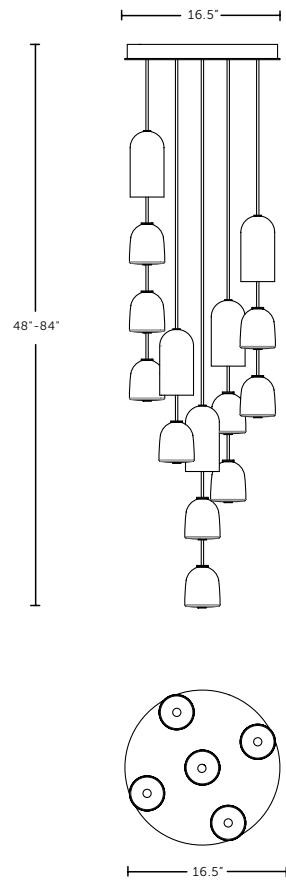

10818 Lily Pendant 5