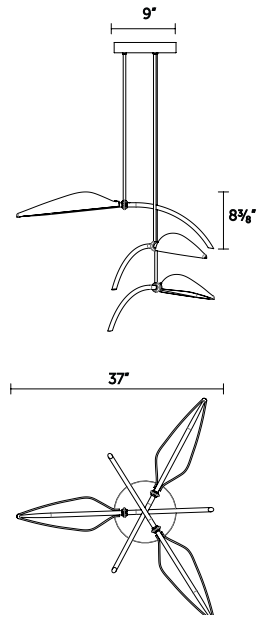

Table Fixtures

Branch Table (10721) 76

Floor Fixtures

Branch Floor (10722) 74

Accessories

Eclipse Mirror (10766, 10767) 34
Volterra Mirror (10808, 10767) 36

boyd

BOYD'S DESIGN
VISION OF THE LAST
FIVE YEARS UNDER
THE GUIDANCE OF
CREATIVE DIRECTOR
SCHUYLER SWEET

10754 Spire Leaf Pendant

LAMPING

LED

- 25 watts
- 2700 K, 90+ CRI
- Universal 120-277 V
- ~ 1900 Fixture Lumens
- Lamps included with fixture

3000°k color temperature is available.

The LED lamps standard in this fixture can be dimmed with ELV; or MLV; or 0-10V low-voltage dimming controls and wiring.

UL listed (or equivalent) for damp locations
Shade: porcelain

Height Overall: 36"-66" (914-1776 mm)

STANDARD FINISHES

- Antiqued Boyd Brass
- Blackened Brass
- Satin Brass

SPECIALTY FINISHES

- Satin Nickel