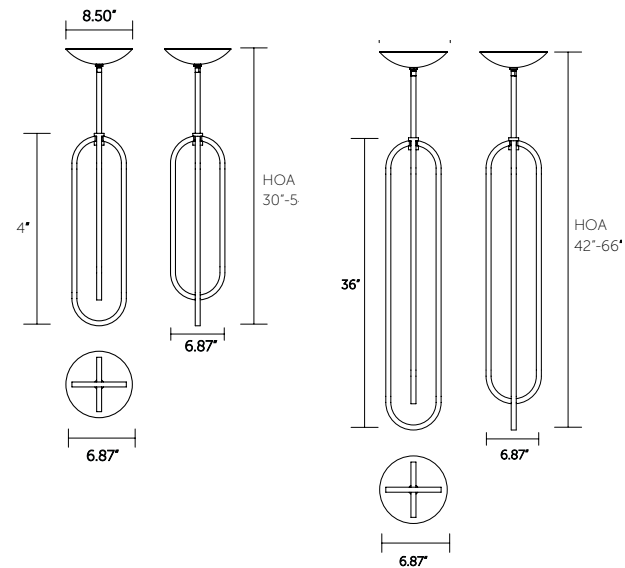

Height Overall:

#10740
30"-54" (914-1372 mm)

#10742
42"-66" (1070-1680 mm)

STANDARD FINISHES

- Antiqued Boyd Brass
- Blackened Brass
- Satin Brass

SPECIALTY FINISHES

- Satin Nickel

10741 Oval Double 24"
10743 Oval Double 36"