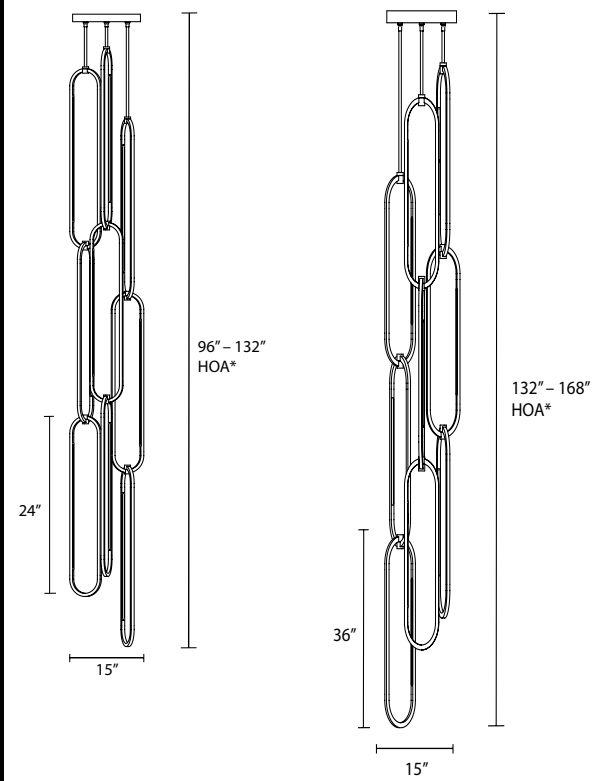

10770 Oval Chain Cluster 24"
10771 Oval Chain Cluster 36"