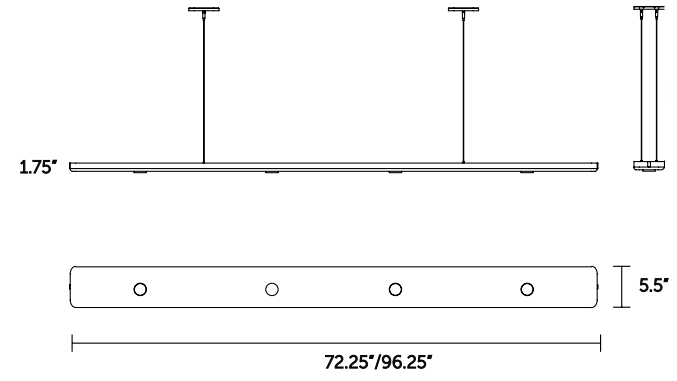

10813 Numi Linear Pendant 6'
10814 Numi Linear Pendant 8'