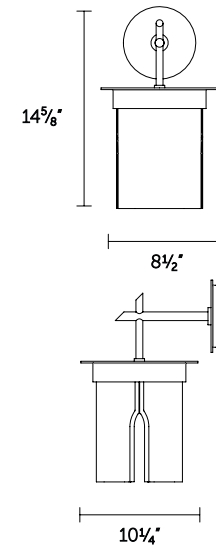

10796 Duet Sconce

LAMPING

LED

- 6 watts
- 2700 K, 90+ CRI
- Universal 120-277 V
- ~ 500 Fixture Lumens
- Lamps included with fixture

3000°k color temperature is available.

The driver must be mounted remotely.

The LED lamps standard in this fixture can be dimmed with 0-10V ELV, or Triac style dimmers

Center of outlet box to top of fixture:
2.62" (67 mm)

For ADA compliance, height of outlet box above finished floor:
92" (2337 mm)

UL listed (or equivalent) for damp locations

Shade: clear rippled glass or white opal rippled glass

STANDARD FINISHES

- Antiqued Boyd Brass
- Blackened Brass
- Satin Brass

SPECIALTY FINISHES

- Satin Nickel