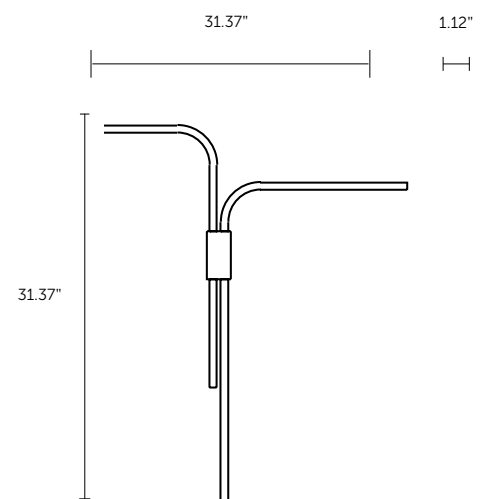

10720 Branch Sconce