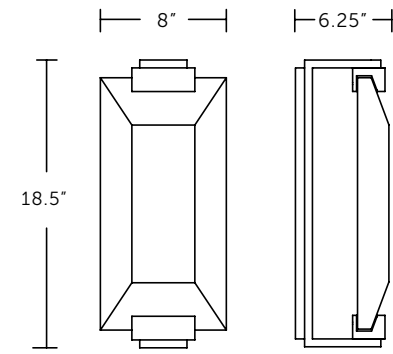

DA2026 Alex Sconce