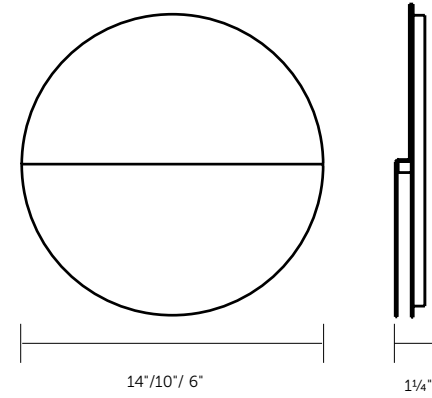

10712 Plateau Round 14"
10711 Plateau Round 10"
10710 Plateau Round 6"

LAMPING

Plateau Round 14" / 10"

LED

- 6.3 watts max
- 2700 K, 90+ CRI
- Universal 120-277 V
- ~400 fixture lumens
- Lamp included with fixture

Plateau Round 6"

LED

- 2.4 watts max
- 2700 K, 90+ CRI
- Universal 120-277 V
- ~200 fixture lumens
- Lamp included with fixture

Driver must be mounted remotely.

Upcharges will apply for LED dimming.

STANDARD FINISHES

- Satin Brass
- Antiqued Boyd Brass

SPECIALTY FINISHES

- Satin Nickel