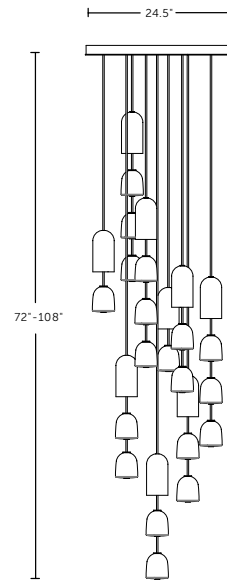

10820 Lily Pendant 9