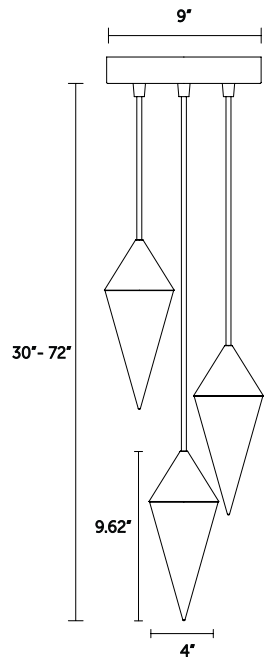

10782 Nebula Pendant 3

LAMPING

LED

- 18 watts
- 2700 K 90+ CRI
- Universal 120-277 V
- ~1200 Fixture Lumens
- Lamps included with fixture

3000°k color temperature is available.

The LED lamps standard in this fixture can be dimmed with 0-10V ELV, or Triac style dimmers

Height Overall: 30" - 72" (762 - 1829 mm)

STANDARD FINISHES

- Antiqued Boyd Brass
- Blackened Brass
- Satin Brass

SPECIALTY FINISHES

- Satin Nickel

CORD COLOR

- Charcoal
- Dark olive
- Red
- Silver
- Warm Tan
- Navy Blue
- Black