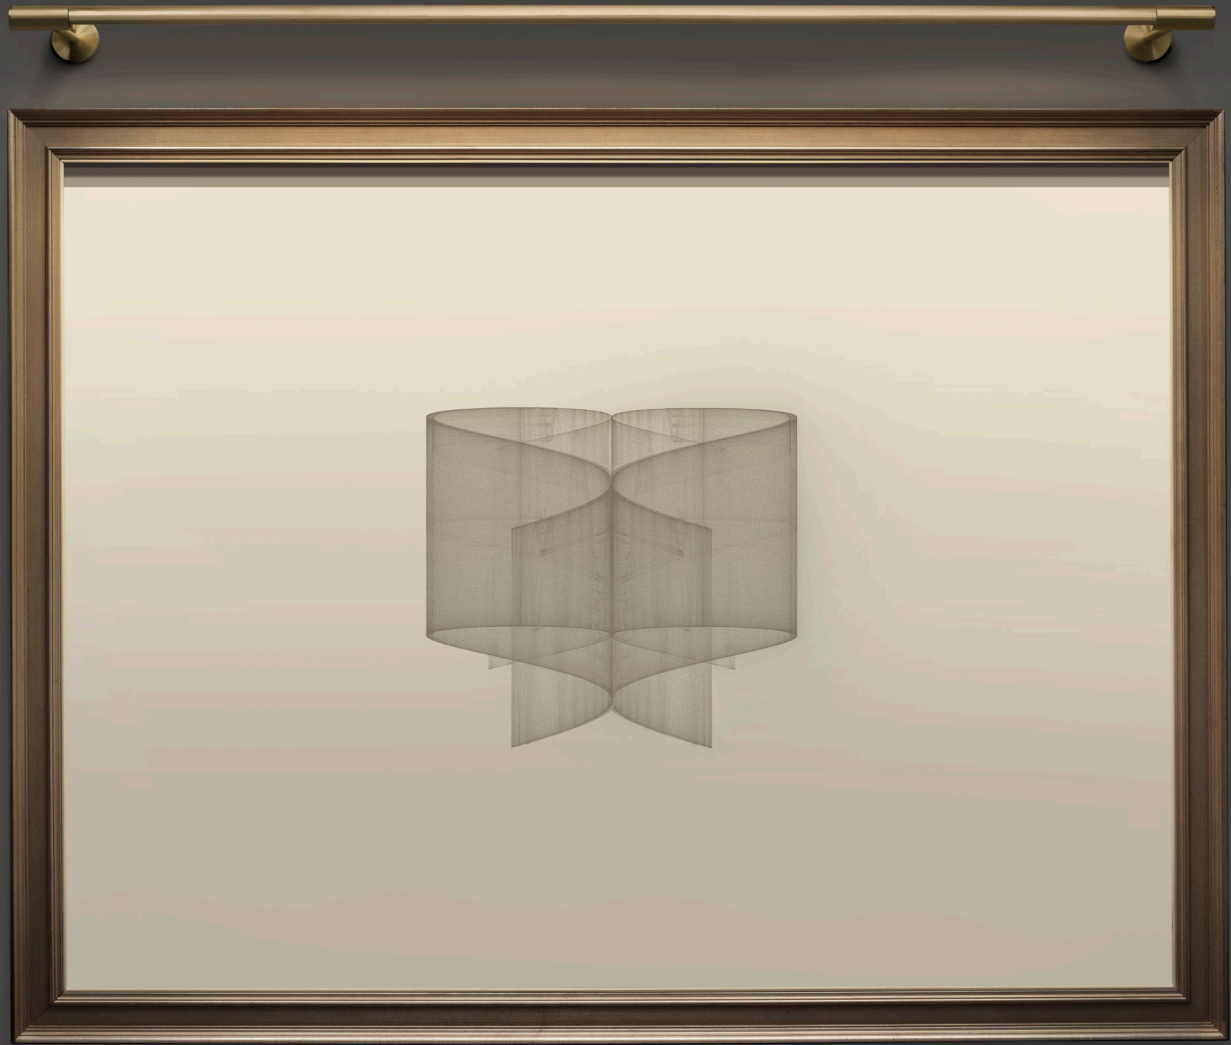

LUCIA ART LIGHT

boyd

Shown In Satin Bronze

# LUCIA ART LIGHT

24"/30"/36"/42"/48"/54"/60"

**MODELS 10824, 10825, 10826, 10827, 10828, 10829, 10830**

Engineered with precision in mind, the Lucia Art Light is designed to bring out the best in surfaces and art. Redefining art illumination with cutting-edge technology and thoughtful design. Featuring museum quality LEDs, industry-leading, custom 98+ CRI, No UV for the preservation of light-sensitive works. A dual-lens design that casts a focused, soft light enhances visual depth. The light bar's 65-degree rotation lets you direct the throw of light exactly where you want it.