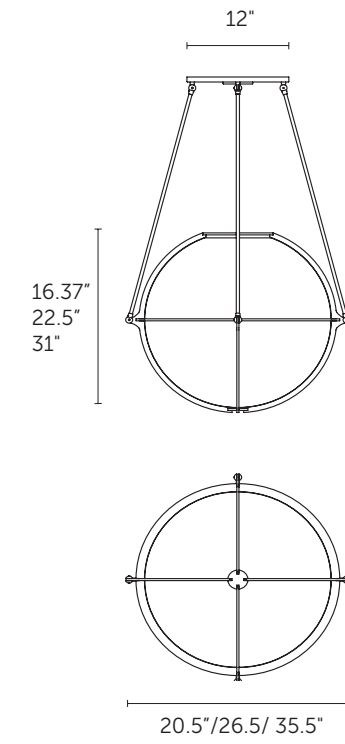

10190-Globe Pendant 20"
10191-Globe Pendant 26"
10192-Globe Pendant 35"