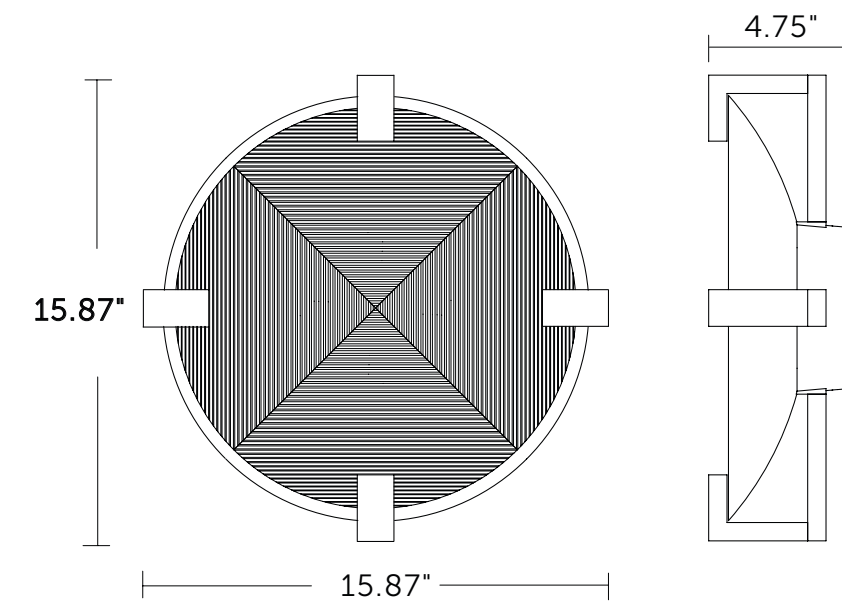

10886 Quadrant Sconce

LAMPING

LED

- 11 watts
- 2700 K, 90+ CRI
- Universal 120-277 V
- ~ 600 Fixture Lumens
- Lamps included with fixture

3000°k color temperature is available.

The LED lamps standard in this fixture can be dimmed with ELV; or MLV; or 0-10V low- voltage dimming controls and wiring.

UL listed (or equivalent) for damp locations

Backplate is cast and may exhibit slight imperfections, consistent with the casting process.

STANDARD FINISHES

- Antiqued Bronzes
- Blackened Bronze

SPECIALTY FINISHES

- Satin Nickel

[FOR MORE INFO](#)

[RETURN TO INDEX](#)