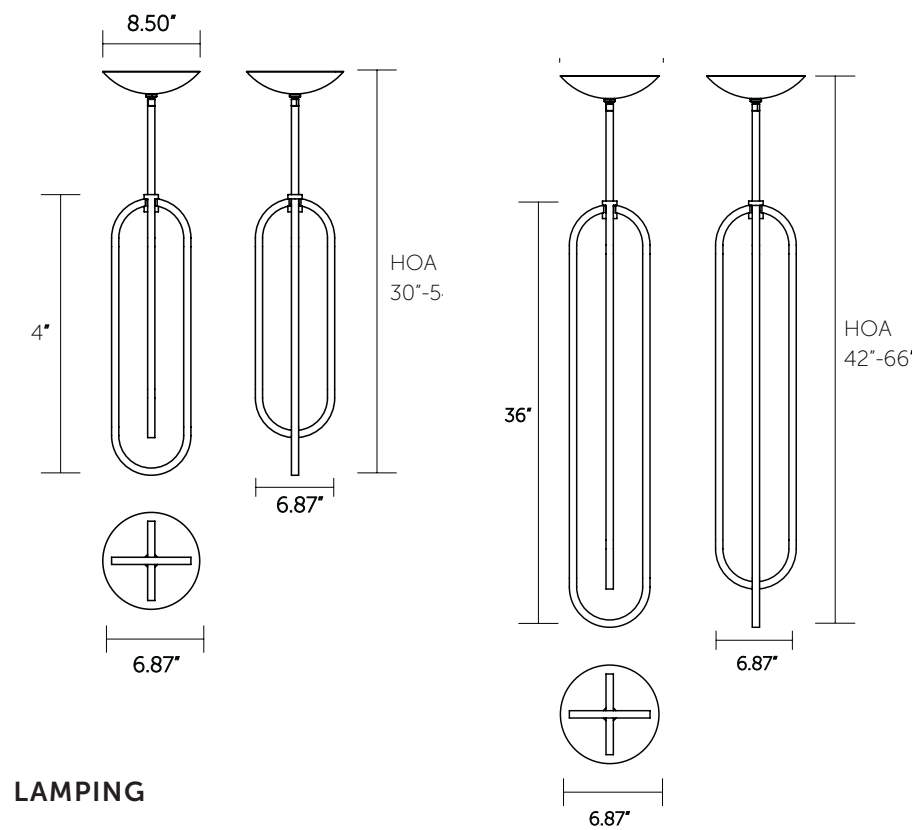

10741 Ovalo Double 24"
10743 Ovalo Double 36"