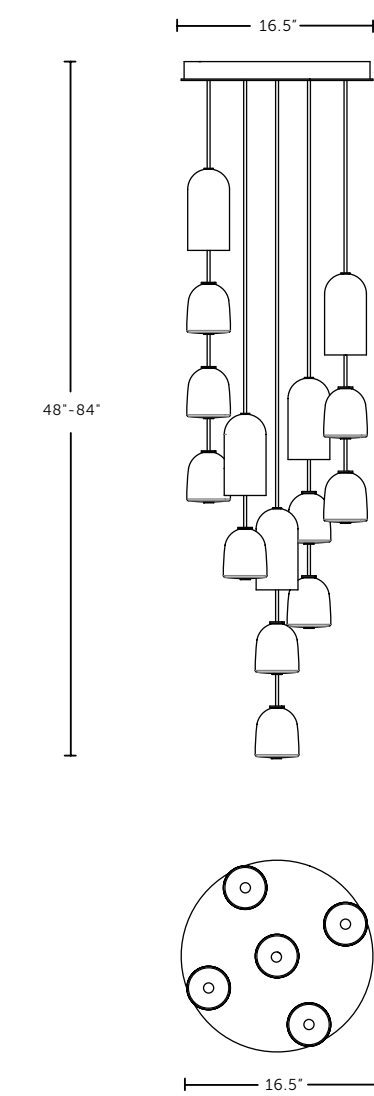

10818 Lily Pendant 5

LAMPING

LED

- 20 watts
- 2700 K, 90+ CRI
- Universal 120-277 V
- ~1150 Fixture Lumens
- Lamps included with fixture

The LED lamps standard in this fixture can be dimmed with basic forward-phase dimming controls and wiring.

UL listed (or equivalent) for damp locations

Height Overall: 48" - 84" (1219 - 2134 mm)

Shade: gloss white opal glass

STANDARD FINISHES

- Antiqued Boyd Brass
- Blackened Brass
- Satin Brass

SPECIALTY FINISHES

- Satin Nickel

CORD COLOR

- Charcoal
- Dark olive
- Red
- Silver
- Warm Tan
- Navy Blue
- Black

FOR MORE INFO

RETURN TO INDEX