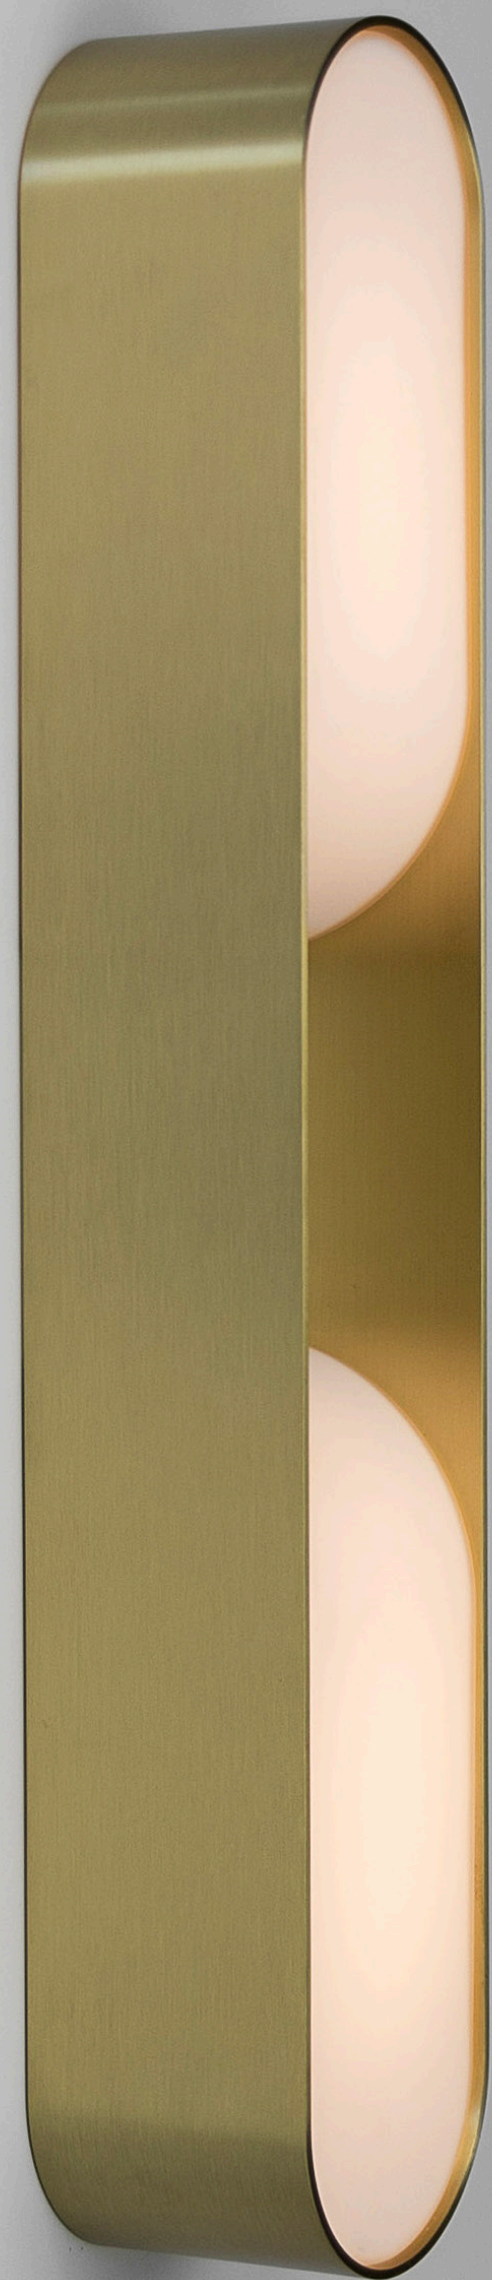

10726 Loop Double Sconce

LAMPING

LED

- 18 watts max
- 2700 K 90+ CRI
- Voltage 120 V - 277 V
- ~1000 fixture lumens
- Lamp included with fixture

3000°k and 3500°k color temperatures, and Warm Dim LEDs are available.

Standard fixture with integral driver is dimmable with 0-10v, ELV or Triac dimming systems. Contact your local rep for additional information.

UL listed (or equivalent) for damp locations

STANDARD FINISHES

- Antiqued Boyd Brass
- Blackened Brass
- Satin Brass

SPECIALTY FINISHES

- Satin Nickel

[FOR MORE INFO](#)

[RETURN TO INDEX](#)