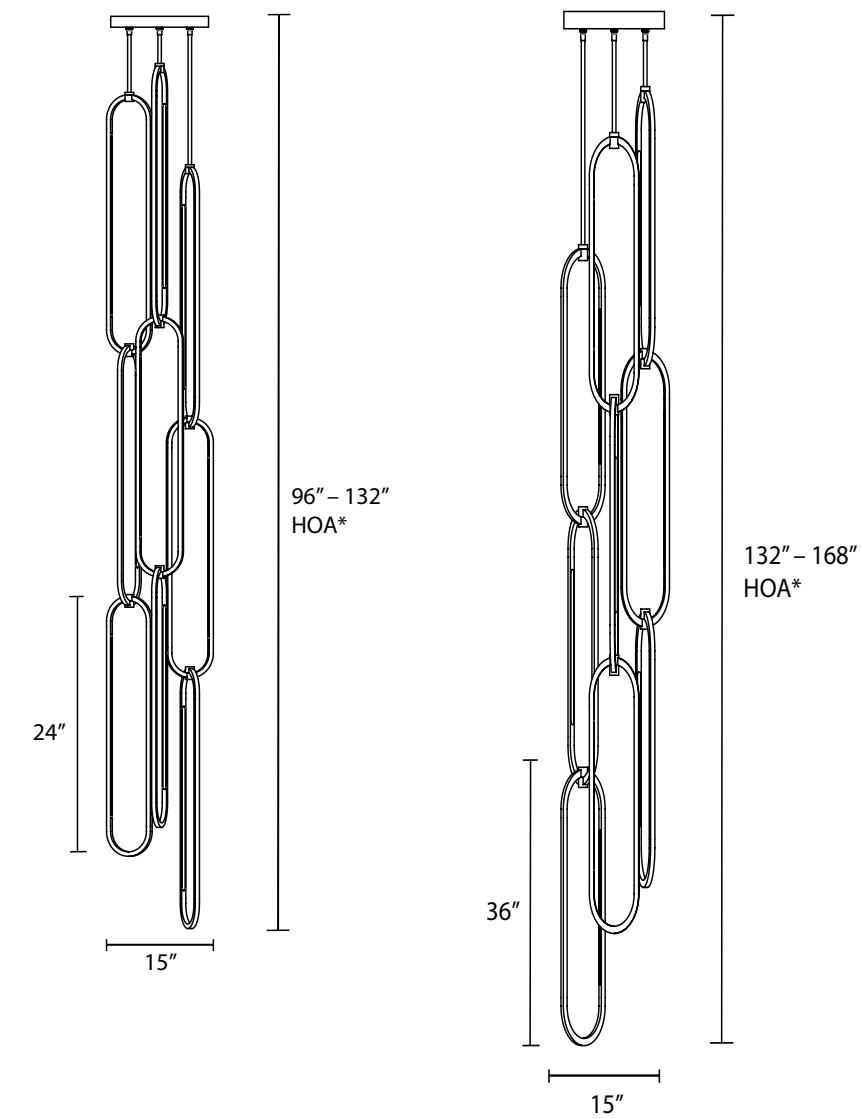

10770 Ovalo Chain Cluster 24"
10771 Ovalo Chain Cluster 36"