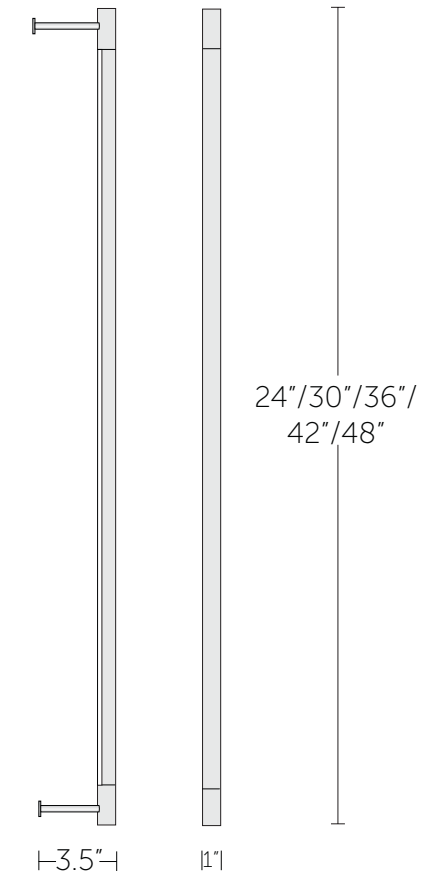

10886-10879 Lucia Sconce

LAMPING

10876 LED

11 total watts, Standard 3000K/98+ CRI
~825 Fixture Lumens Universal 120-277V.
W 1" x L 24" x Projection 3.5"
(25mm x 610mm x 90mm)

7 lbs
3.2 kg

10876 LED

14 total watts, Standard 3000K/98+ CRI
~1100 Fixture Lumens Universal 120-277V.
W 1" x L 30" x Projection 3.5"
(25mm x 762mm x 90mm)

8 lbs
3.6 kg

10877 LED

16 total watts, Standard 3000K/98+ CRI
~1250 Fixture Lumens Universal 120-277V.
W 1" x L 36" x Projection 3.5"
(25mm x 914mm x 90mm)

9 lbs
4 kg

10878 LED

20 total watts, Standard 3000K/98+ CRI
~1500 Fixture Lumens Universal 120-277V.
W 1" x L 42" x Projection 3.5"
(25mm x 1067mm x 90mm)

10 lbs
4.5 kg

10879 LED

27 total watts, Standard 3000K/98+ CRI
~2100 Fixture Lumens Universal 120-277V.
W 1" x L 48" x Projection 3.5"
(25mm x 1067mm x 90mm)

11 lbs
4.5 kg

NOTES

- UL listed (or equivalent) for damp locations.
- Backplates: 2"ø x 3/8" (51 x 10mm) or a 7/8"ø trim plate on premium mud style.
- 270 degree rotation
- The lamps standard in this fixture can be dimmed with 0-10V or forward-phase style dimmers.
- Driver must be mounted remotely.
- End Cap Style: Knurled or Smooth.

10830 LED

36 total watts, Standard 3000K/98+ CRI
~3800 Fixture Lumens Universal 120-277V.
H 1" x L 54" x Projection 9" 12lbs
(25mm x 1371mm x 229mm) 5.5kg

Notes

- UL listed (or equivalent) for damp locations.
- Backplates: 2"ø x 3/8" (51 x 10mm) or a 7/8"ø trim plate on premium mud style.
- Wire Exit Location: left end or right end.
- The lamps standard in this fixture can be dimmed with ELV or MLV style dimmers
- Driver must be mounted remotely.
- End Cap Style: Knurled or Smooth.