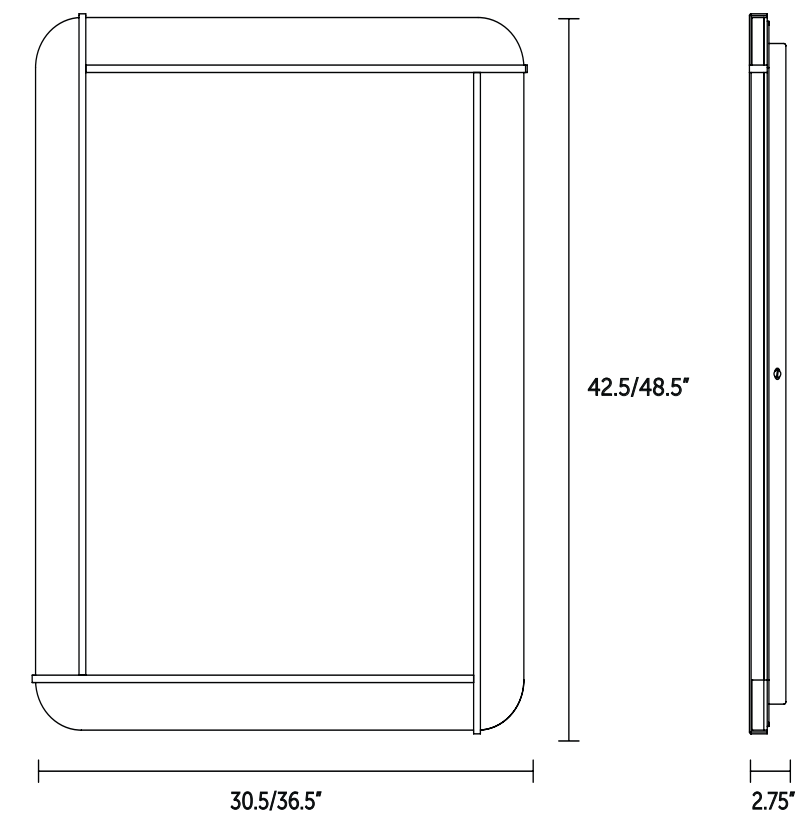

10808 Volterra Mirror Small
10809 Volterra Mirror Large

LAMPING

SMALL

1. 32 watts
   - 2700 K, 90+ CRI
   - Universal 120-277 V
   - ~1200 Fixture Lumens
2. Lamps included with fixture

LARGE

1. 40 watts
   - 2700 K, 90+ CRI
   - Universal 120-277 V
   - ~1500 Fixture Lumens
2. Lamps included with fixture

3000°k color temperatures are available.

The LED lamps standard in this fixture can be dimmed with ELV; or MLV; or 0-10v low voltage dimming controls and wiring.

Decorative Illuminated border: Alabaster
*There will be some variation veining and color of Alabaster.

UL listed (or equivalent) for damp locations

STANDARD FINISHES

- Antiqued Boyd Brass
- Blackened Brass
- Satin Brass

SPECIALTY FINISHES

- Satin Nickel

[FOR MORE INFO](#)

[RETURN TO INDEX](#)