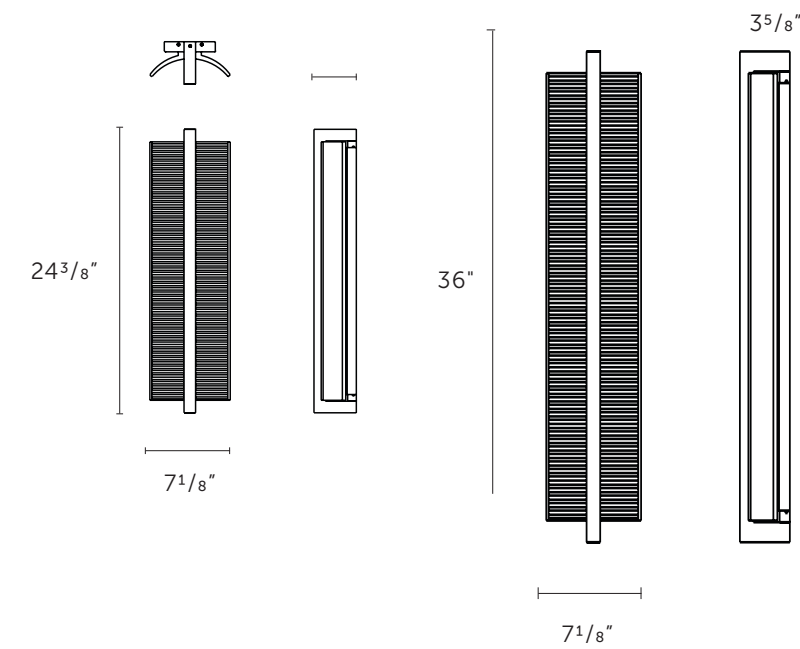

STANDARD FINISHES

- Antiqued Boyd Brass
- Blackened Brass
- Satin Brass

SPECIALTY FINISHES

- Satin Nickel

FOR MORE INFO

RETURN TO INDEX

10681 Scorpio Sconce 24"
10683 Scorpio Sconce 36"

LAMPING