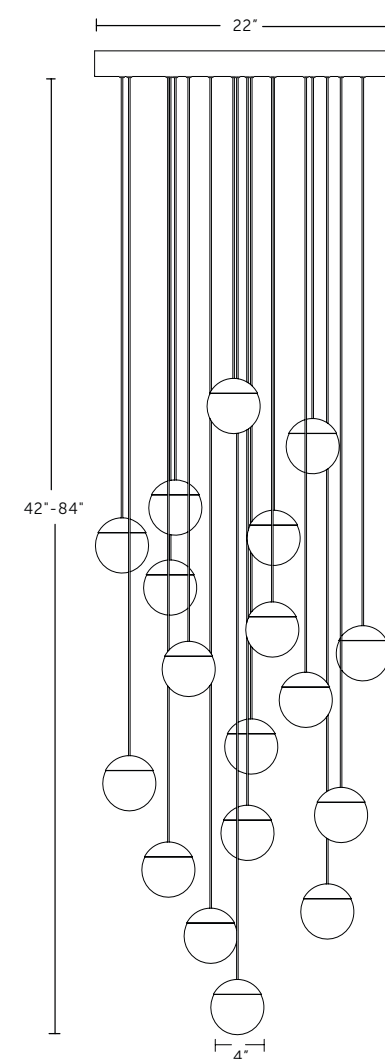

SPECIALTY FINISHES

- Satin Nickel