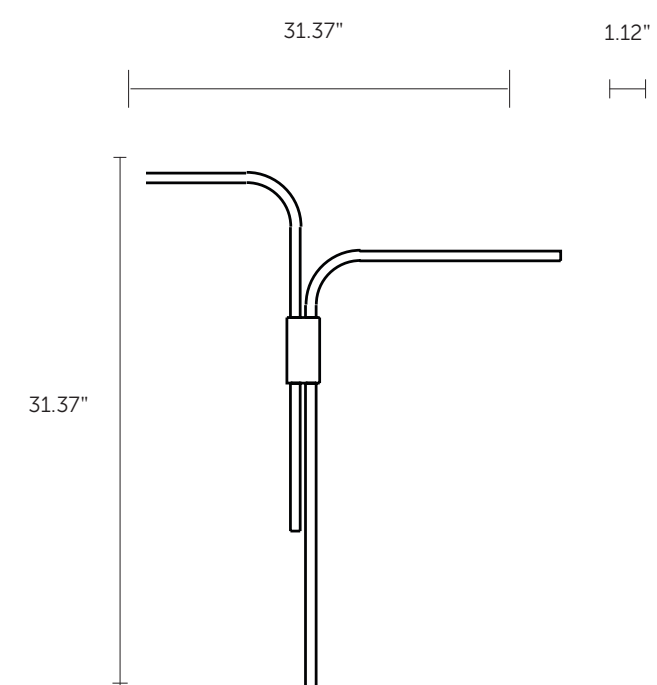

10720 Branch Sconce