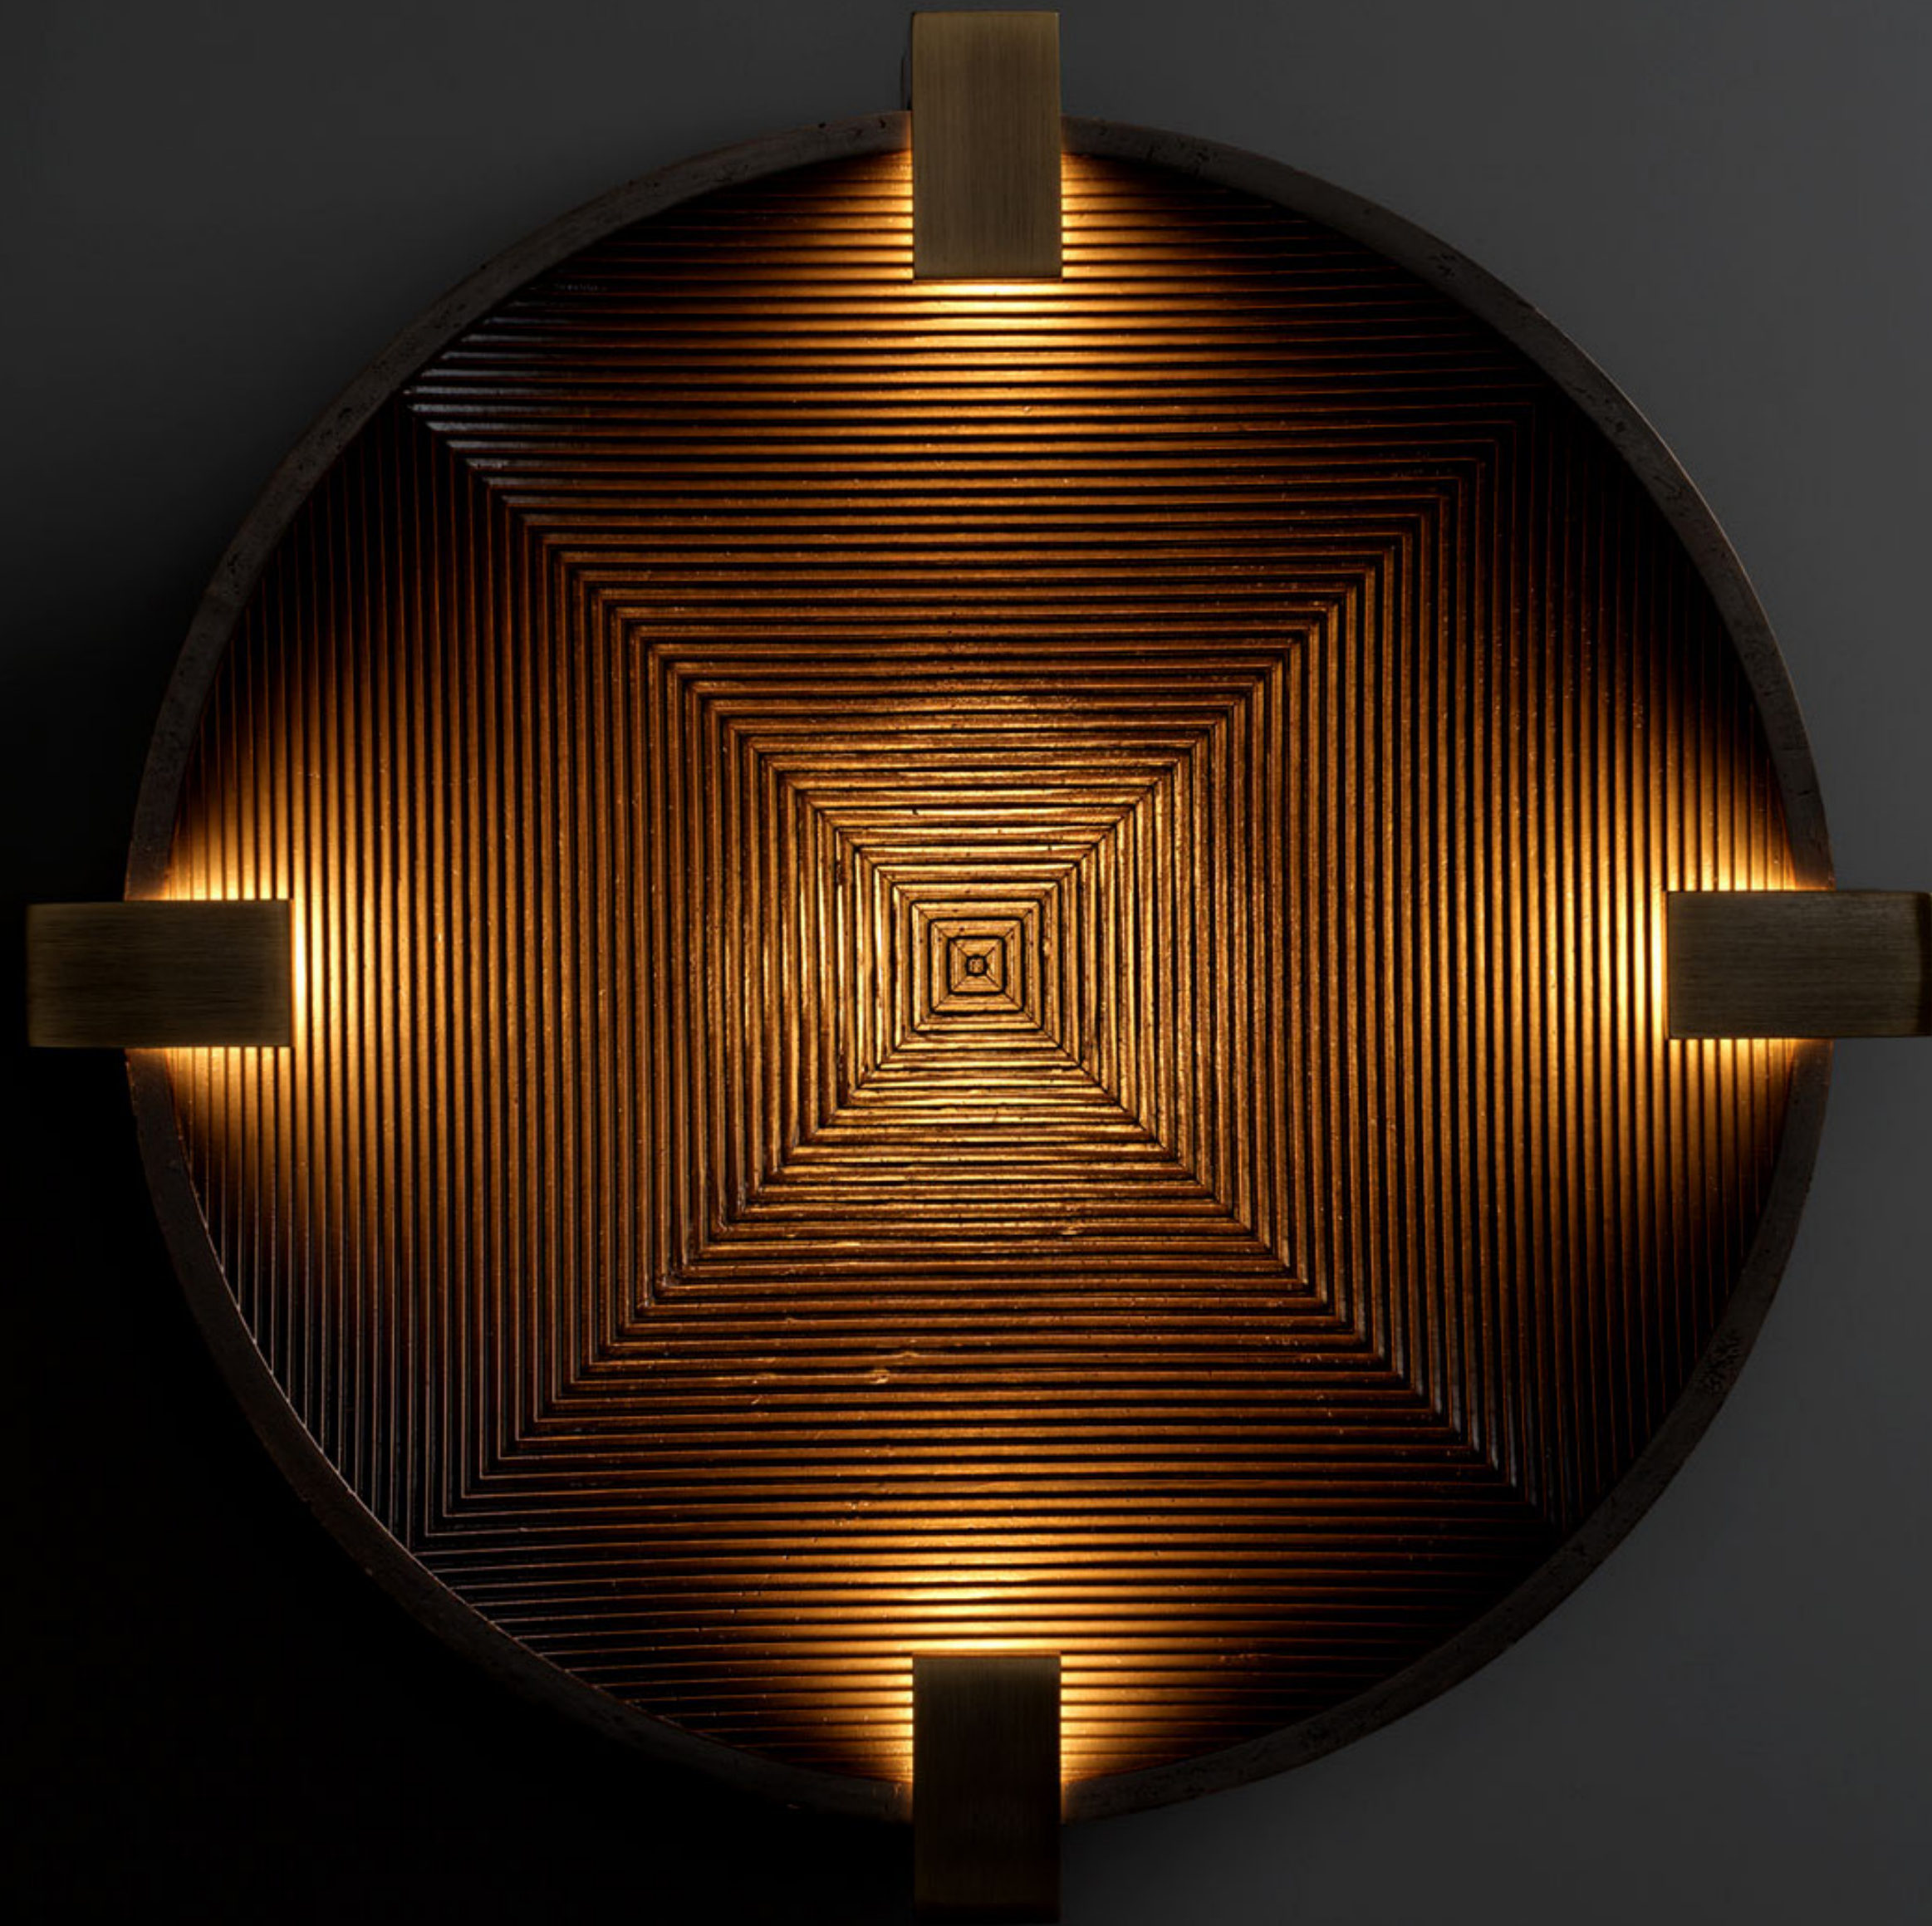

10886 Quadrant Sconce

LAMPING

LED

- 11 watts
- 2700 K, 90+ CRI
- Universal 120-277 V
- ~ 600 Fixture Lumens
- Lamps included with fixture

3000°k color temperature is available.

The LED lamps standard in this fixture can be dimmed with ELV; or MLV; or 0-10V low- voltage dimming controls and wiring.

UL listed (or equivalent) for damp locations

Backplate is cast and may exhibit slight imperfections, consistent with the casting process.

STANDARD FINISHES

- Antiqued Bronzes
- Blackened Bronze

SPECIALTY FINISHES

- Satin Nickel

[FOR MORE INFO](#)

[RETURN TO INDEX](#)