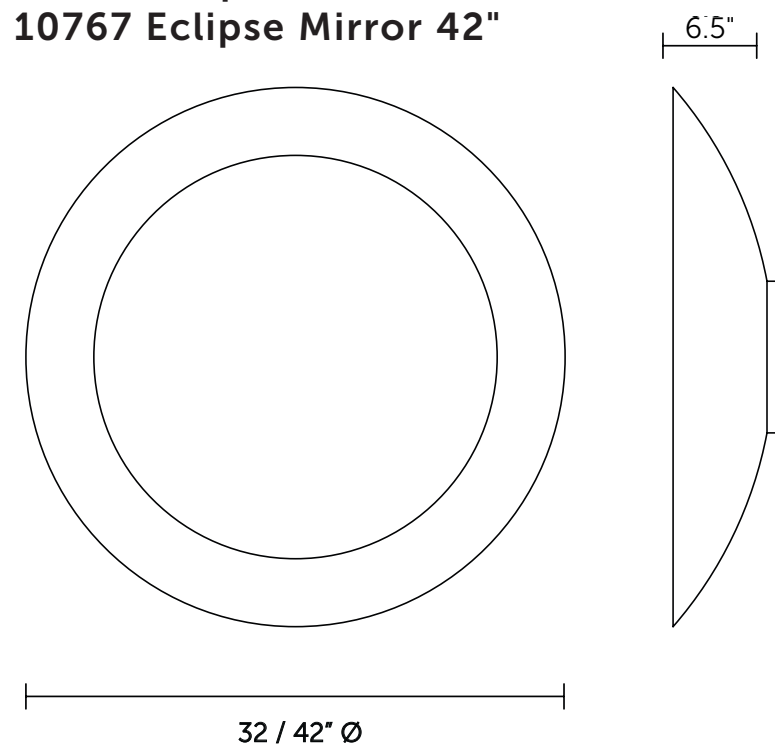

10766 Eclipse Mirror 32"
10767 Eclipse Mirror 42"

LAMPING

LED

- 36 watts
- 2700 K, 90+ CRI
- Universal 120-277 V
- ~2000 Fixture Lumens
- Lamps included with fixture

The LED lamps standard in this fixture can be dimmed with ELV; or MLV; or 0-10v low voltage dimming controls and wiring.

Available in soda-lime and water white glass.

UL listed (or equivalent) for damp locations

STANDARD FINISHES

- Black Granite
- Cloud
- Dark Bronze
- Golden Gate Orange
- Light Bronze

12K White or 22kt Yellow Gold Leafing available for the interior of the bowl

[FOR MORE INFO](#)

[RETURN TO INDEX](#)