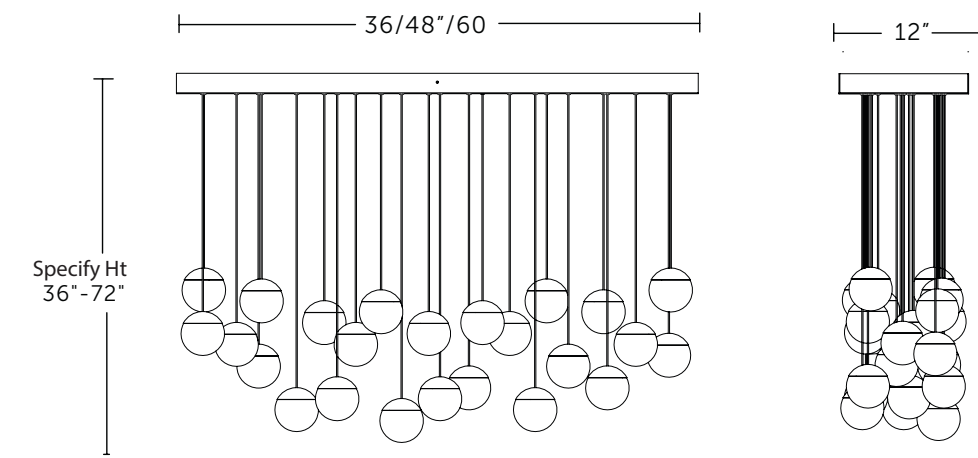

10854 Callisto Linear 36
10856 Callisto Linear 48
10858 Callisto Linear 60