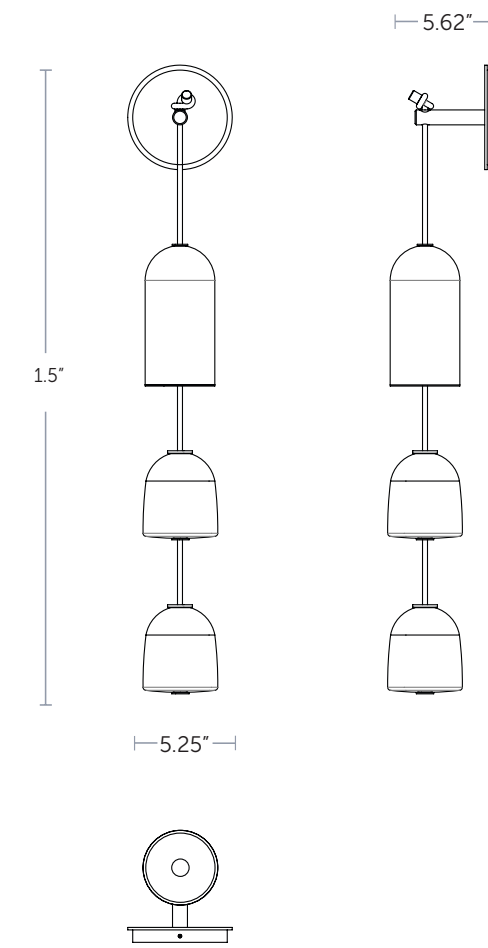

10821 Lily Sconce

LAMPING

LED

- 3.33 watts
  - 2700 K, 90+ CRI
  - Universal 120-277 V
  - ~300 Fixture Lumens
2. Lamps included with fixture

Driver must be mounted remotely

The LED lamps standard in this fixture can be dimmed with basic forward-phase dimming controls and wiring.

UL listed (or equivalent) for damp locations

Shade: gloss white opal glass

STANDARD FINISHES

- Antiqued Boyd Brass
- Blackened Brass
- Satin Brass

SPECIALTY FINISHES

- Satin Nickel

CORD COLOR

- Charcoal
- Dark olive
- Red
- Silver
- Warm Tan
- Navy Blue
- Black

FOR MORE INFO

RETURN TO INDEX