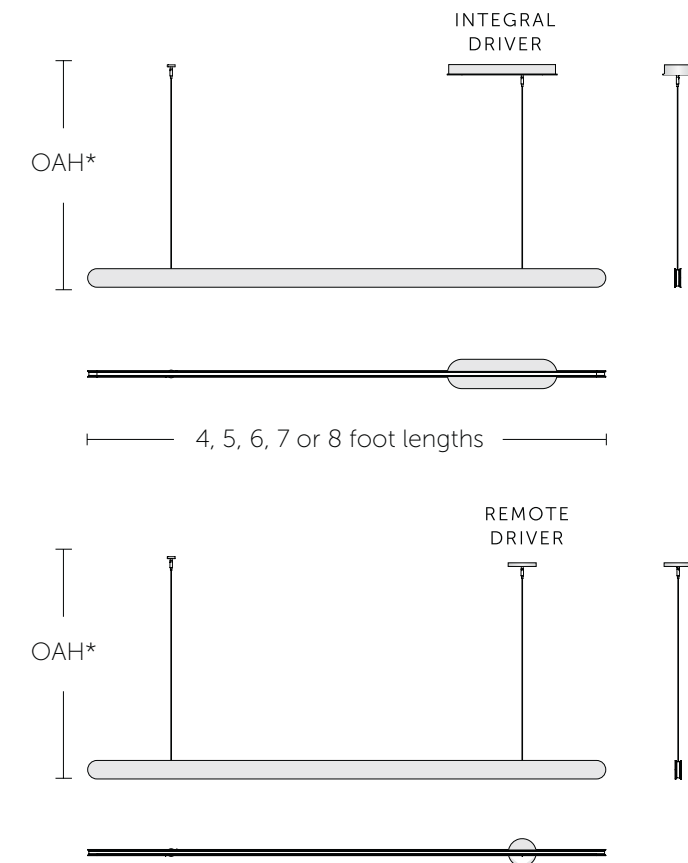

- **10831 Blade Pendant 4'**
- **10832 Blade Pendant 5'**
- **10833 Blade Pendant 6'**
- **10834 Blade Pendant 7'**
- **10835 Blade Pendant 8'**

LAMPING/ DIMENSIONS

10831 LED
62 total watts, Standard 3000K/90+ CRI
~3600 Fixture Lumens Universal 120-277V.
Frame H 3" x W 1" x L 47.75" 17 lbs
(76mm x 25mm x 1213mm) 7.7 kg

10832 LED
78 total watts, Standard 3000K/90+ CRI
~4500 Fixture Lumens Universal 120-277V.
Frame H 3" x W 1" x L 59.75" 19 lbs
(76mm x 25mm x 1518mm) 8.6 kg

10833 LED
94 total watts, Standard 3000K/90+ CRI
~5400 Fixture Lumens Universal 120-277V.
Frame H 3" x W 1" x L 71.75" 21 lbs
(76mm x 25mm x 1816mm) 9.5 kg

10834 LED
102 total watts, Standard 3000K/90+ CRI
~6000 Fixture Lumens Universal 120-277V.
Frame H 3" x W 1" x L 83.75" 23 lbs
(76mm x 25mm x 2127mm) 10.5 kg

10835 LED
113 total watts, Standard 3000K/90+ CRI
~6500 Fixture Lumens Universal 120-277V.
Frame H 3" x W 1" x L 95.75" 25 lbs
(76mm x 25mm x 2432mm) 11.4 kg

Canopy for Integral Driver: 17.75" x 4.75" (451 x 121mm)
Canopy for Remote Driver: 4.50" x .62" (121mm x 16mm)

Up-light and down-light wired for use with either one or two circuits. The LED lamps standard in this fixture can be dimmed with ELV; or MLV; or 0-10V low-voltage dimming controls and wiring.

Height Overall: 12" - 72" (304 - 1829 mm)

STANDARD FINISHES

Black Granite, Dark Bronze, Gossamer Aluminum, Light Bronze, Gloss White.

FOR MORE INFO

RETURN TO INDEX