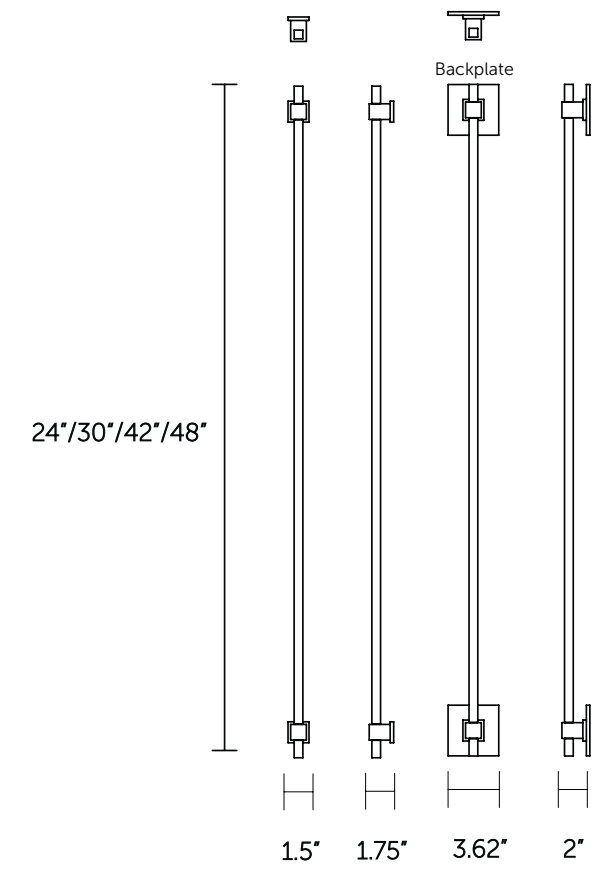

- 10739 Axis Sconce 24"
- 10736 Axis Sconce 30"
- 10737 Axis Sconce 36"
- 10749 Axis Sconce 42"
- 10738 Axis Sconce 48"