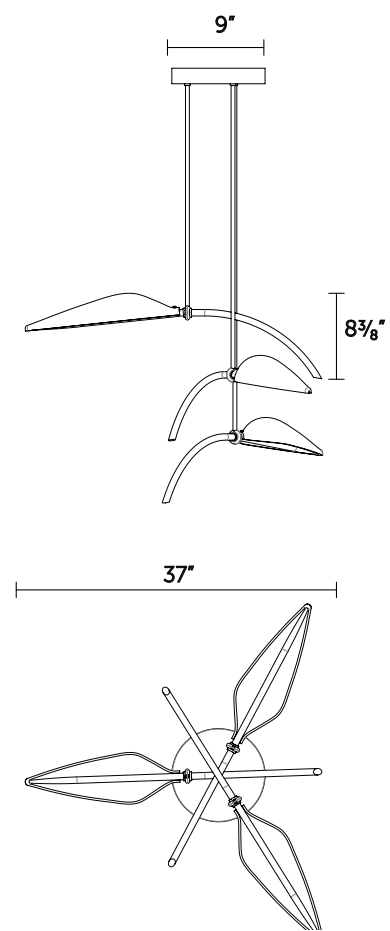

10754 Spire Leaf Pendant

LAMPING

LED

- 25 watts
- 2700 K, 90+ CRI
- Universal 120-277 V
- ~ 1900 Fixture Lumens
- Lamps included with fixture

3000°k color temperature is available.

The LED lamps standard in this fixture can be dimmed with ELV; or MLV; or 0-10V low-voltage dimming controls and wiring.

UL listed (or equivalent) for damp locations

Shade: porcelain

Height Overall: 36"-66" (914-1776 mm)

STANDARD FINISHES

- Antiqued Boyd Brass
- Blackened Brass
- Satin Brass

SPECIALTY FINISHES

- Satin Nickel

OPTIONS

White Shade
with Gold Leaf

Black Shade
with Gold Leaf

[FOR MORE INFO](#)

[RETURN TO INDEX](#)