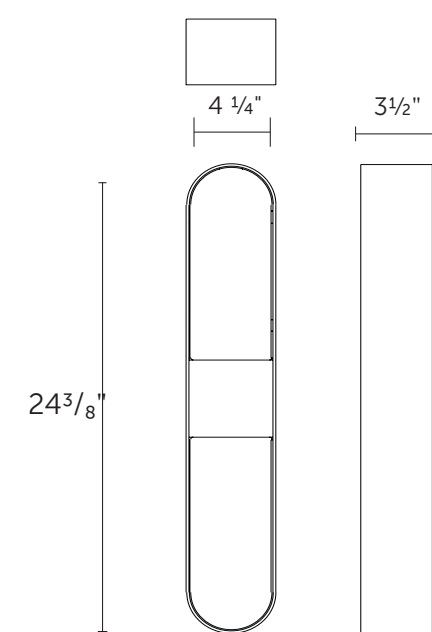

10726 Loop Double Sconce