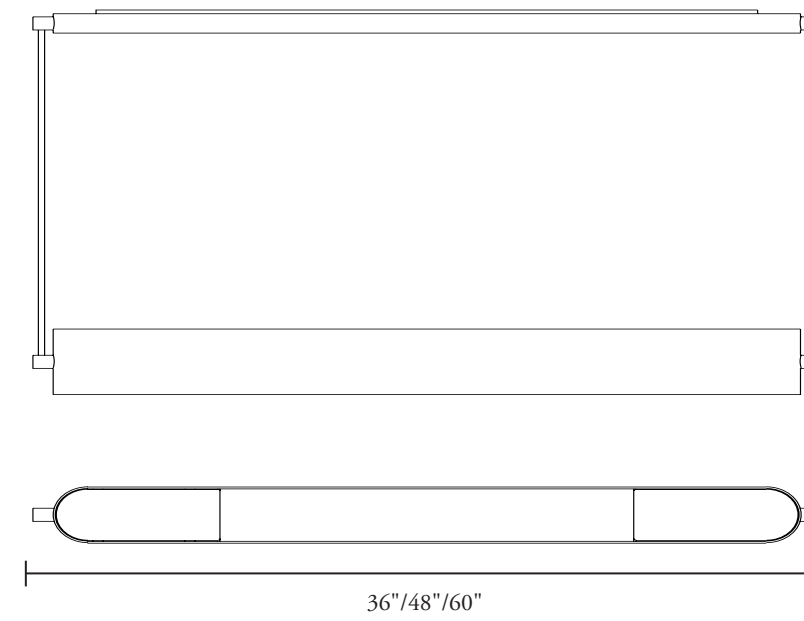

10728 Loop Pendant 36"
10729 Loop Pendant 48"
10730 Loop Pendant 60"

LAMPING

LED

- 36 watts
- 2700 K 90+ CRI
- Universal 120-277 V
- ~3000 Fixture Lumens
- Lamps included with fixture

Standard fixture with integral driver is dimmable with 0-10v, ELV, or Triac dimming systems. Contact your local rep for additional information

UL listed (or equivalent) for damp locations

STANDARD FINISHES

- Antiqued Boyd Brass
- Blackened Brass
- Satin Brass

SPECIALTY FINISHES

- Satin Nickel

[FOR MORE INFO](#)

[RETURN TO INDEX](#)