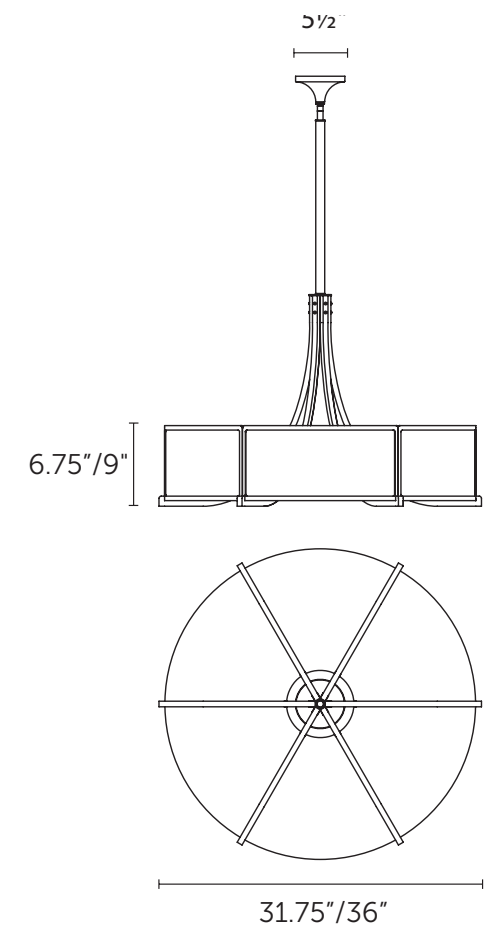

10178-Parisian Pendant 32"
10179-Parisian Pendant 36"