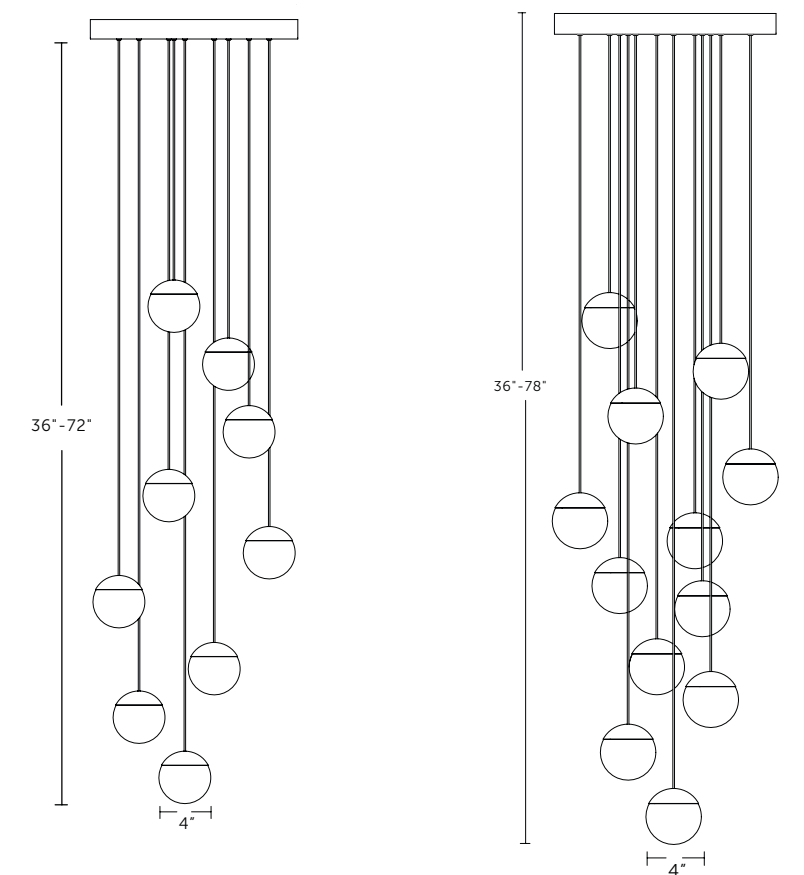

10849 Callisto Pendant 9
10849 Callisto Pendant 12
10851 Callisto Pendant 18