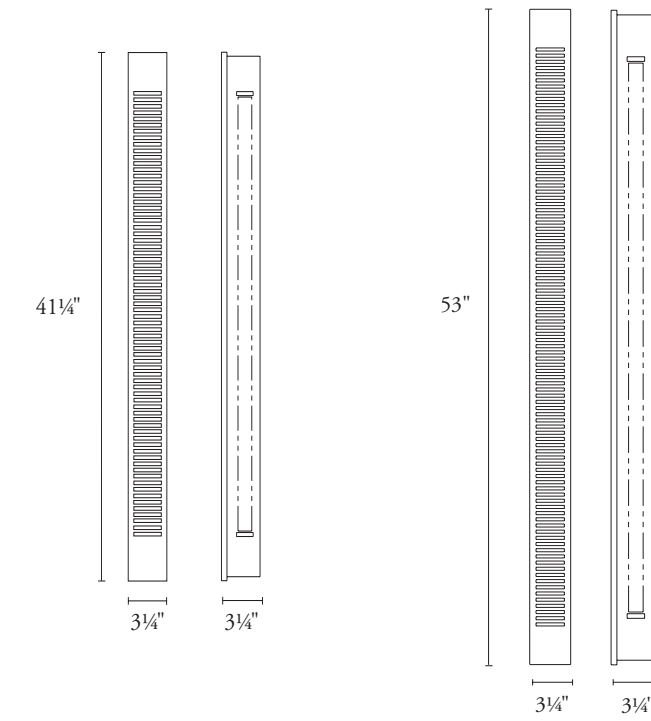

Canopy: 5½" dia x 27/8" (140 x 73 mm)

UL listed (or equivalent) for damp locations

Side Panels: white rayon/acetate blend fabric\
Bottom Diffuser: satin white acrylic
Top Diffuser: white perforated metal
Patent Design: D558,912

Height Overall: 30" - 54" (762 - 1372 mm)

STANDARD FINISHES

- Antiqued Boyd Brass
- Blackened Brass

STANDARD FINISHES

- Satin Nickel

FOR MORE INFO

RETURN TO INDEX

46001 Emanation (3') Mirrored Sconce
46002 Emanation (4') Mirrored Sconce