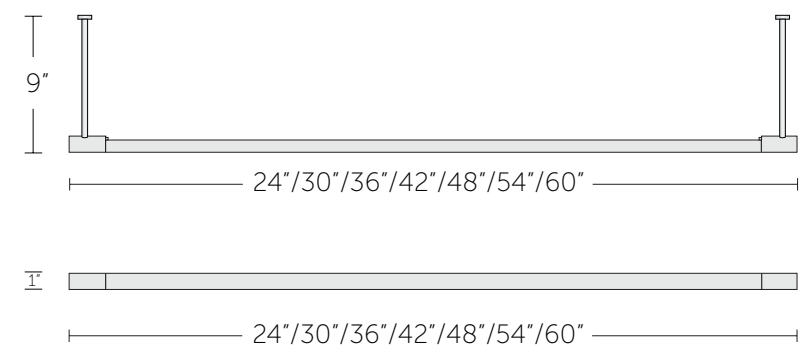

10886-10879 Lucia Art Light