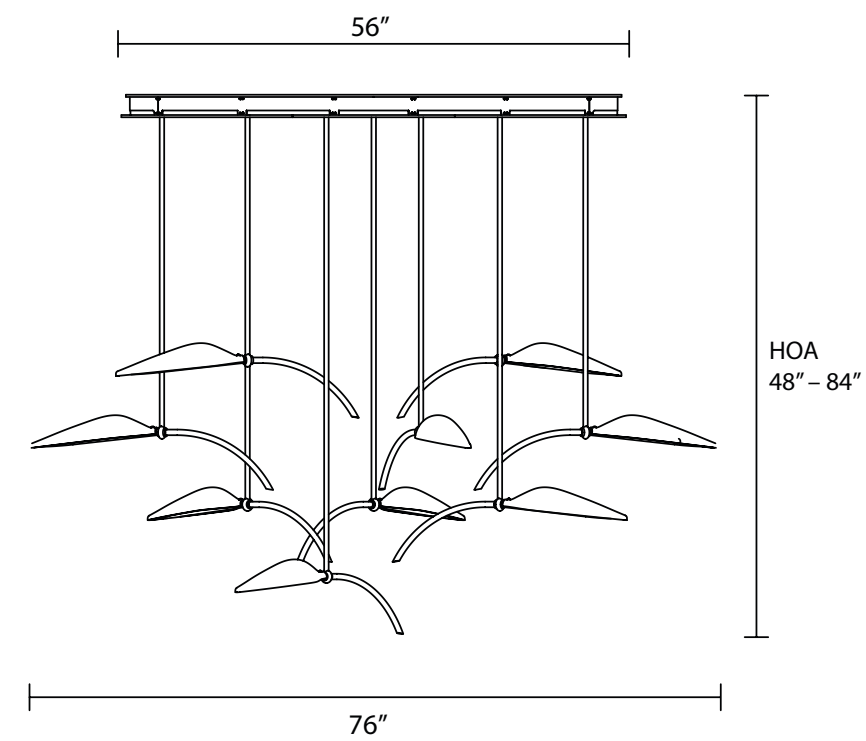

10755 Spire Leaf Pendant 9