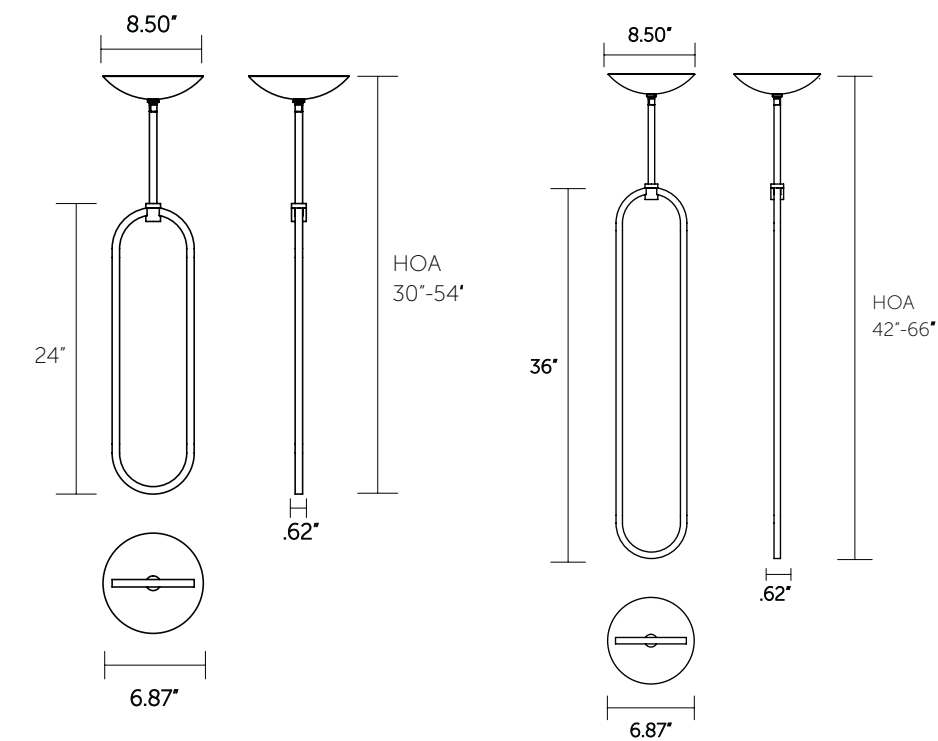

10740 Ovalo Single 24"
10742 Ovalo Single 36"