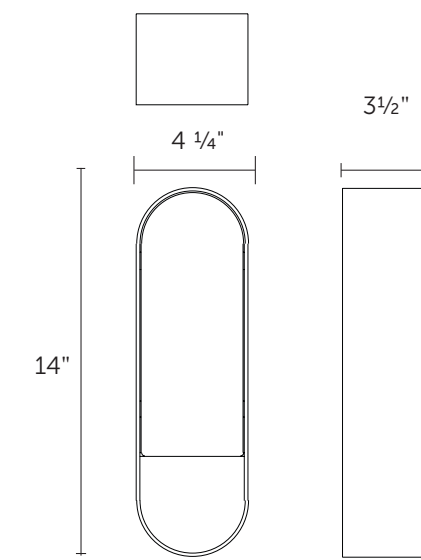

10725 Loop Single Sconce