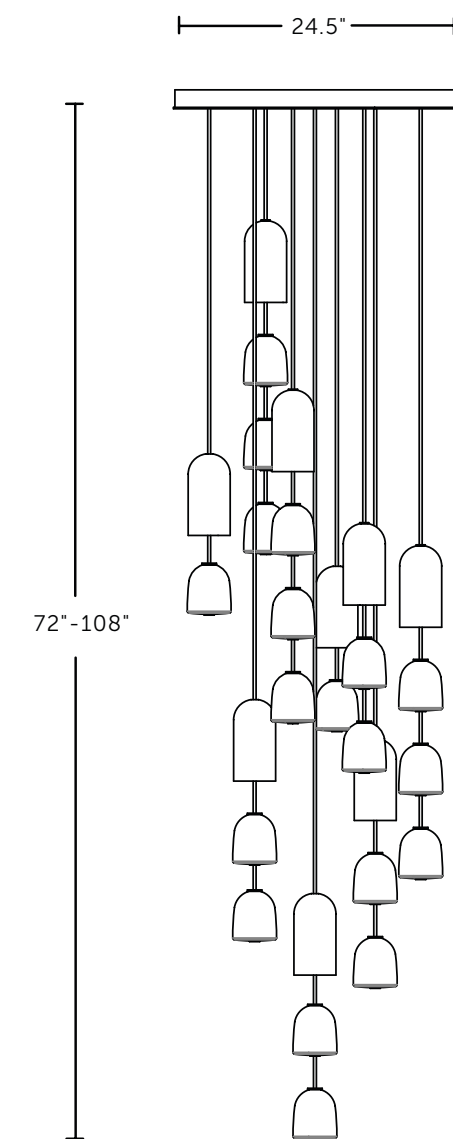

10820 Lily Pendant 9

LAMPING

LED

- 34 watts
- 2700 K 90+ CRI
- Universal 120-277 V
- ~2500 Fixture Lumens
- Lamps included with fixture

The LED lamps standard in this fixture can be dimmed with basic forward-phase dimming controls and wiring.

UL listed (or equivalent) for damp locations

Height Overall: 72" - 108" (1829 - 2743 mm)

Shade: gloss white opal glass

STANDARD FINISHES

- Antiqued Boyd Brass
- Blackened Brass
- Satin Brass

SPECIALTY FINISHES

- Satin Nickel

CORD COLOR

- Charcoal
- Dark olive
- Red
- Silver
- Warm Tan
- Navy Blue
- Black

FOR MORE INFO

[RETURN TO INDEX](#)